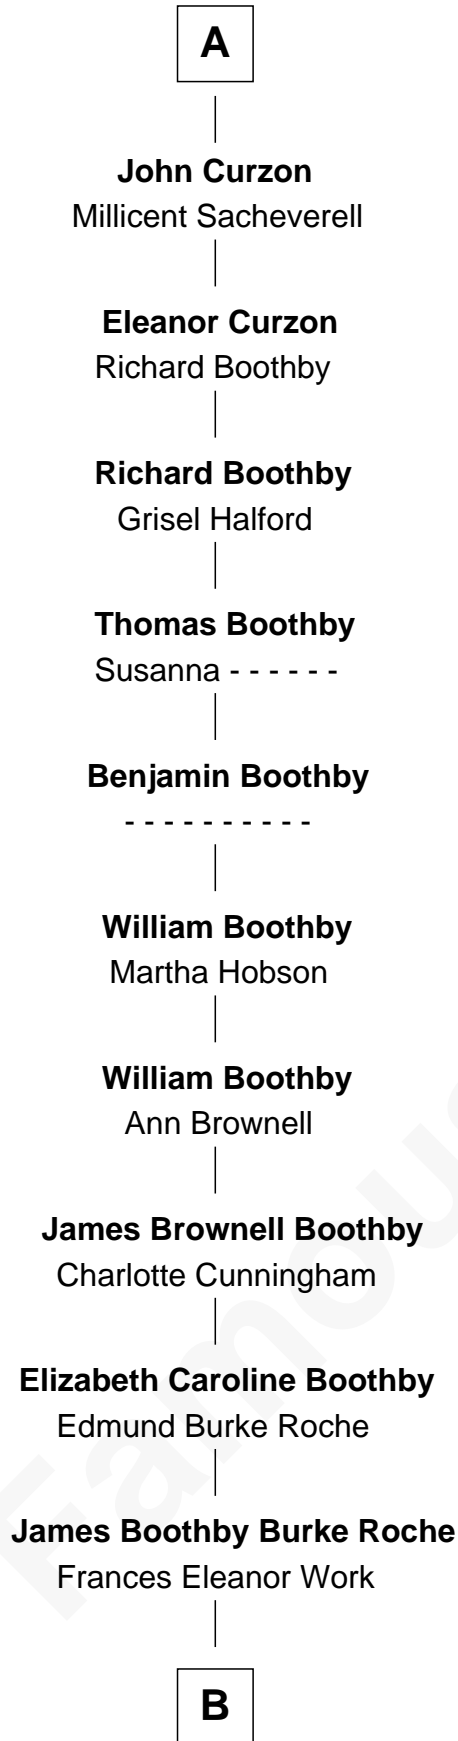

FamousKin.com Relationship Chart of

Oliver Platt

Movie Actor

6th cousin 14 times removed of

Catherine Parr

6th Wife of King Henry VIII

Edward III, King of England

Philippa of Hainault

B

—
Cynthia Burke Roche

Arthur Scott Burden

—
Eileen Burden

Walter Maynard

—
Sheila Maynard

Nicholas Platt

—
Oliver Platt