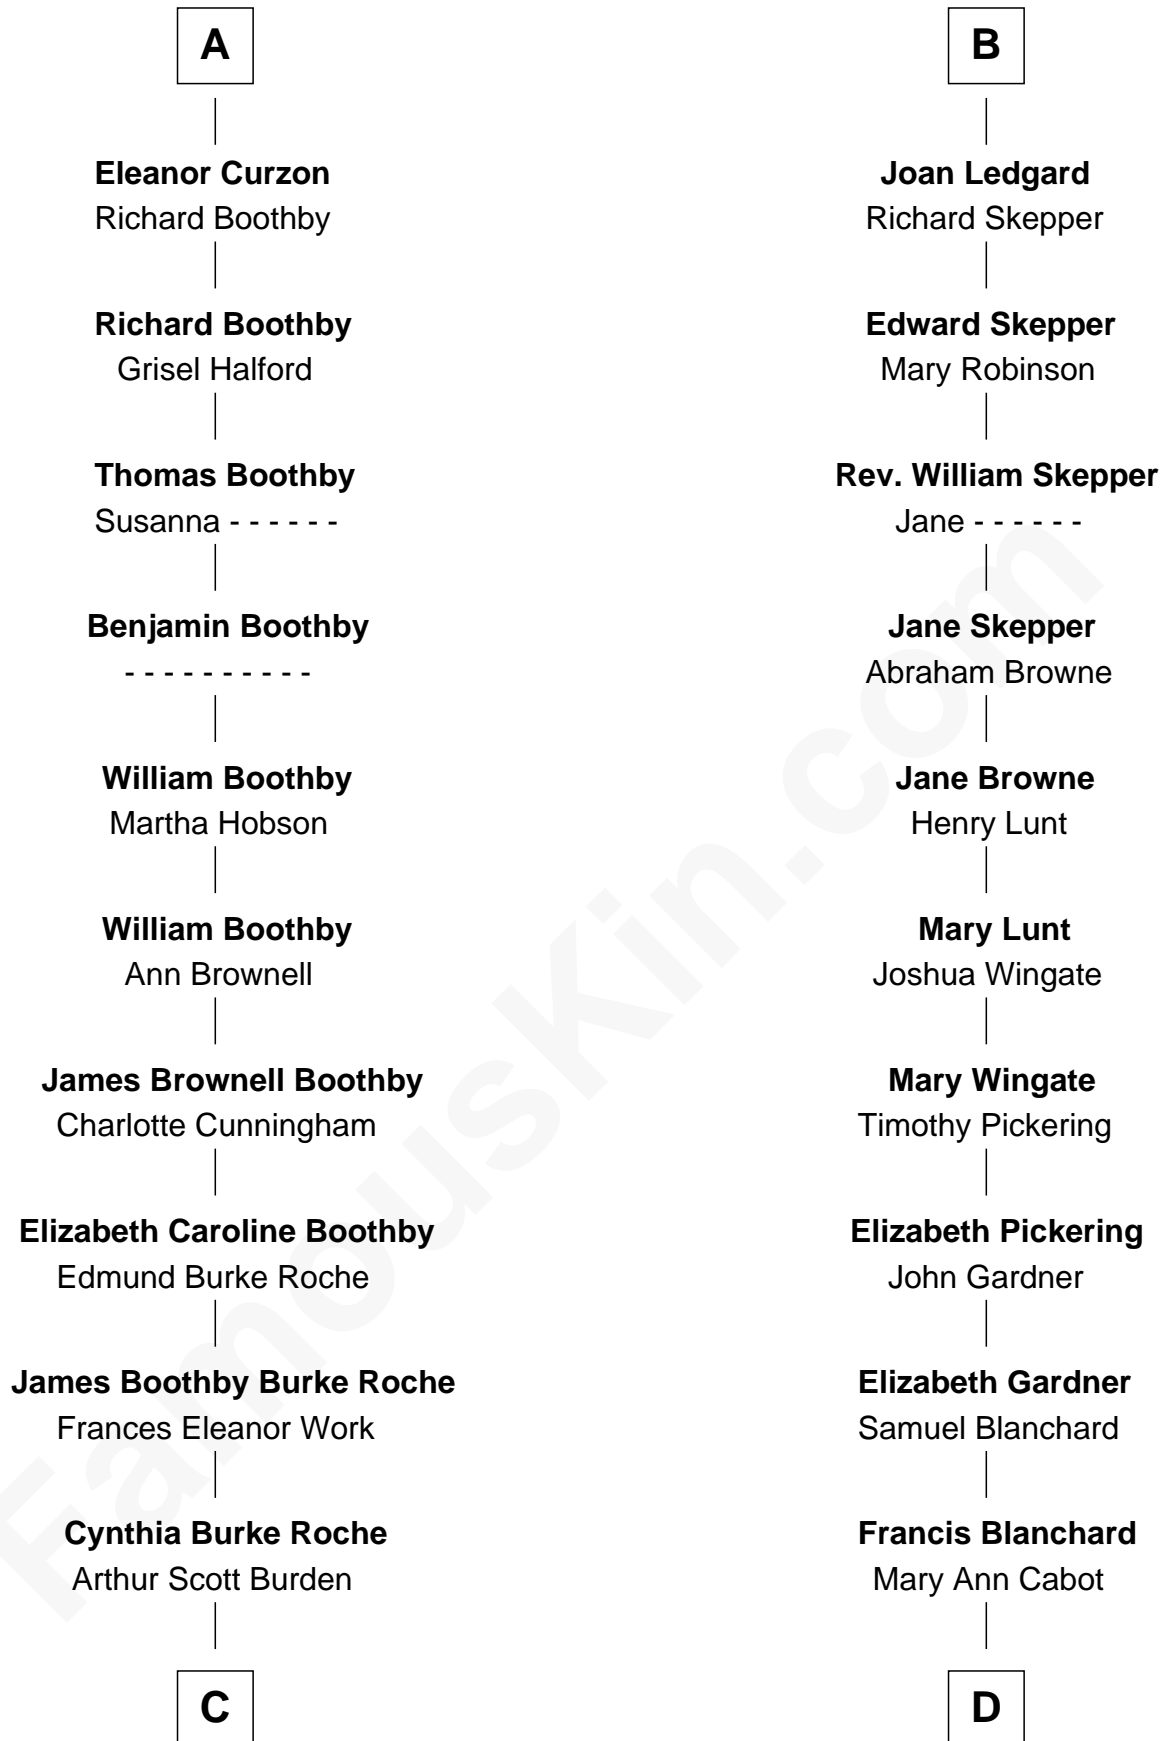

# FamousKin.com Relationship Chart of

**Oliver Platt**  
*Movie Actor*

19th cousin 2 times removed of

**John Kerry**  
*68th U.S. Secretary of State*

**Sir Thomas de Beauchamp**  
Katherine de Mortimer

**C**

**Eileen Burden**  
Walter Maynard

**Sheila Maynard**  
Nicholas Platt

**Oliver Platt**  
*Movie Actor*

**D**

**Elizabeth Cabot Blanchard**  
Robert Charles Winthrop

**Robert Charles Winthrop**  
Elizabeth Mason

**Margaret Tyndal Winthrop**  
James Grant Forbes

**Rosemary Isabel Forbes**  
Richard John Kerry

**John Kerry**  
*68th U.S. Secretary of State*