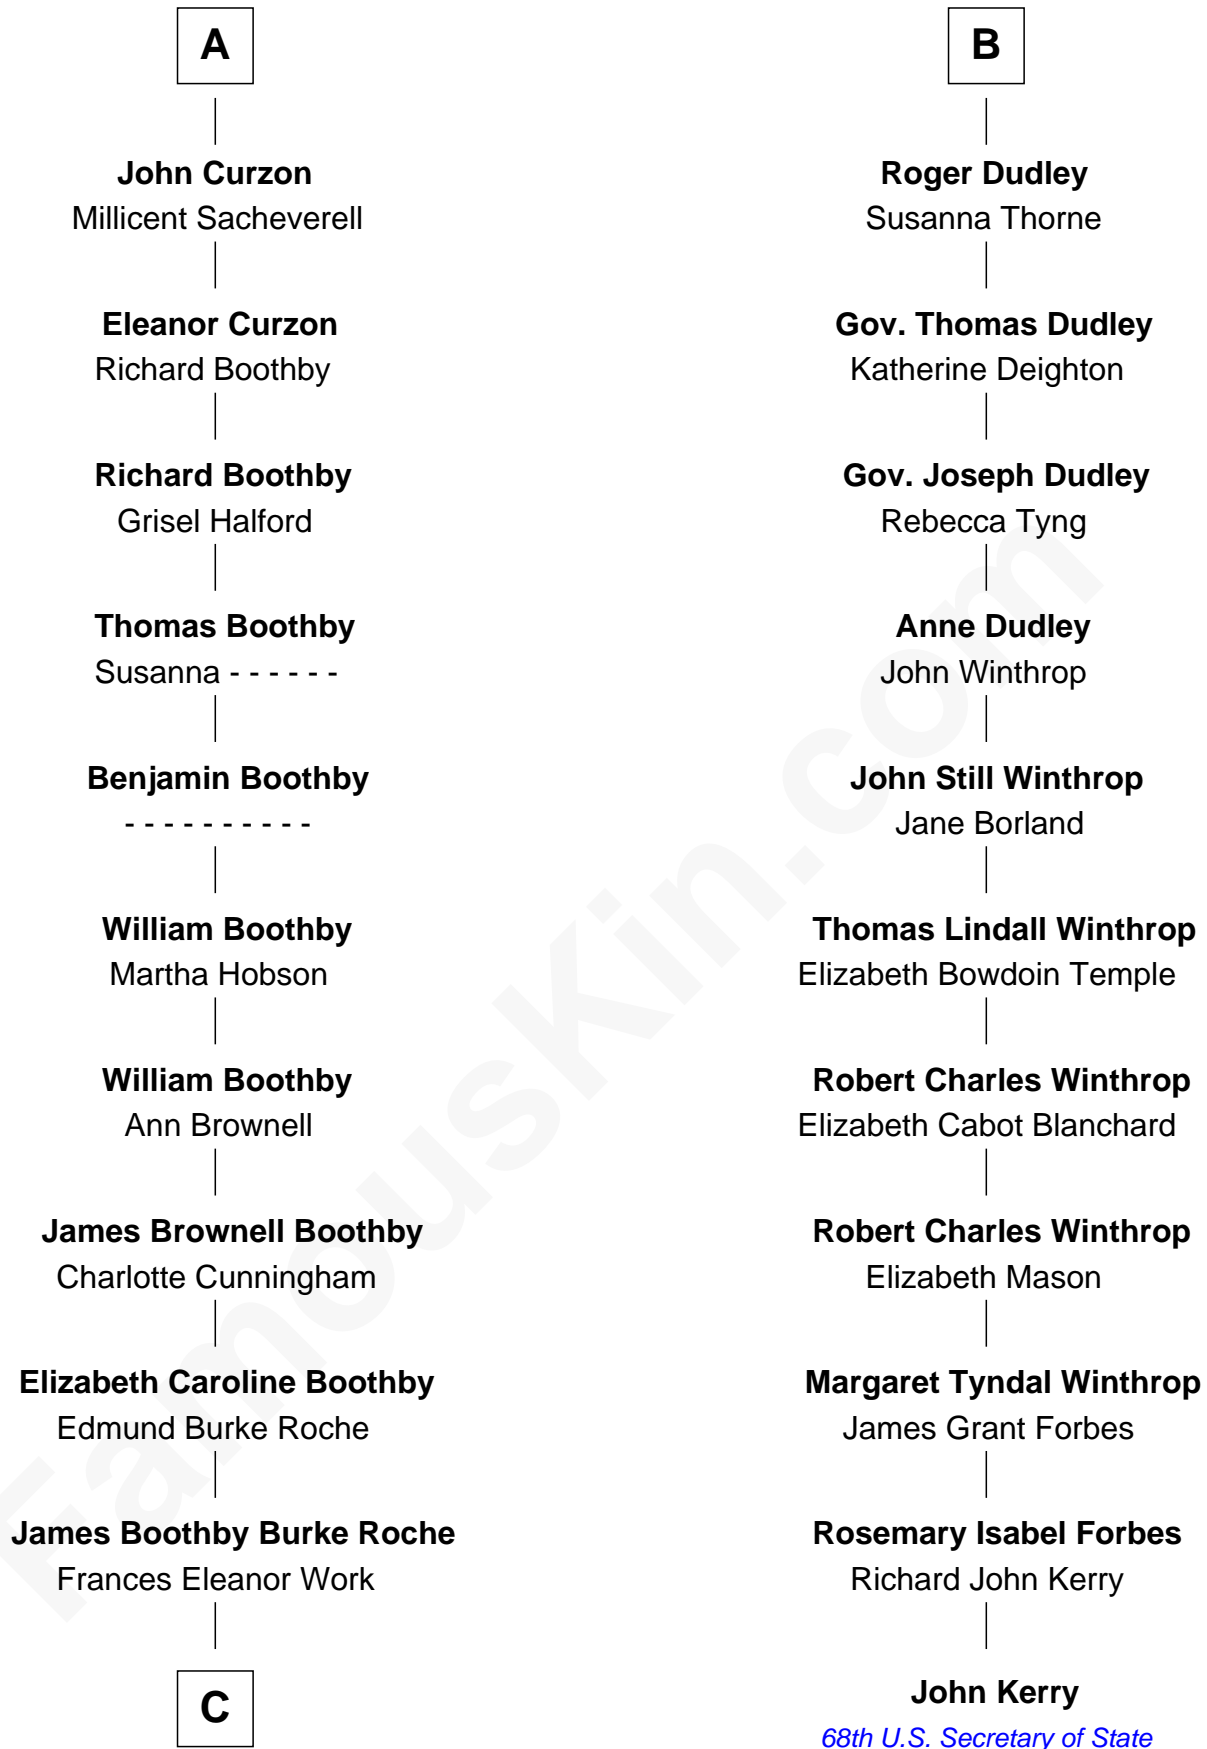

# FamousKin.com Relationship Chart of

**Oliver Platt**  
*Movie Actor*

17th cousin 3 times removed of

**John Kerry**

*68th U.S. Secretary of State*

**Edward III, King of England**  
Philippa of Hainault

**C**

—  
**Cynthia Burke Roche**

Arthur Scott Burden

—  
**Eileen Burden**

Walter Maynard

—  
**Sheila Maynard**

Nicholas Platt

—  
**Oliver Platt**

*Movie Actor*