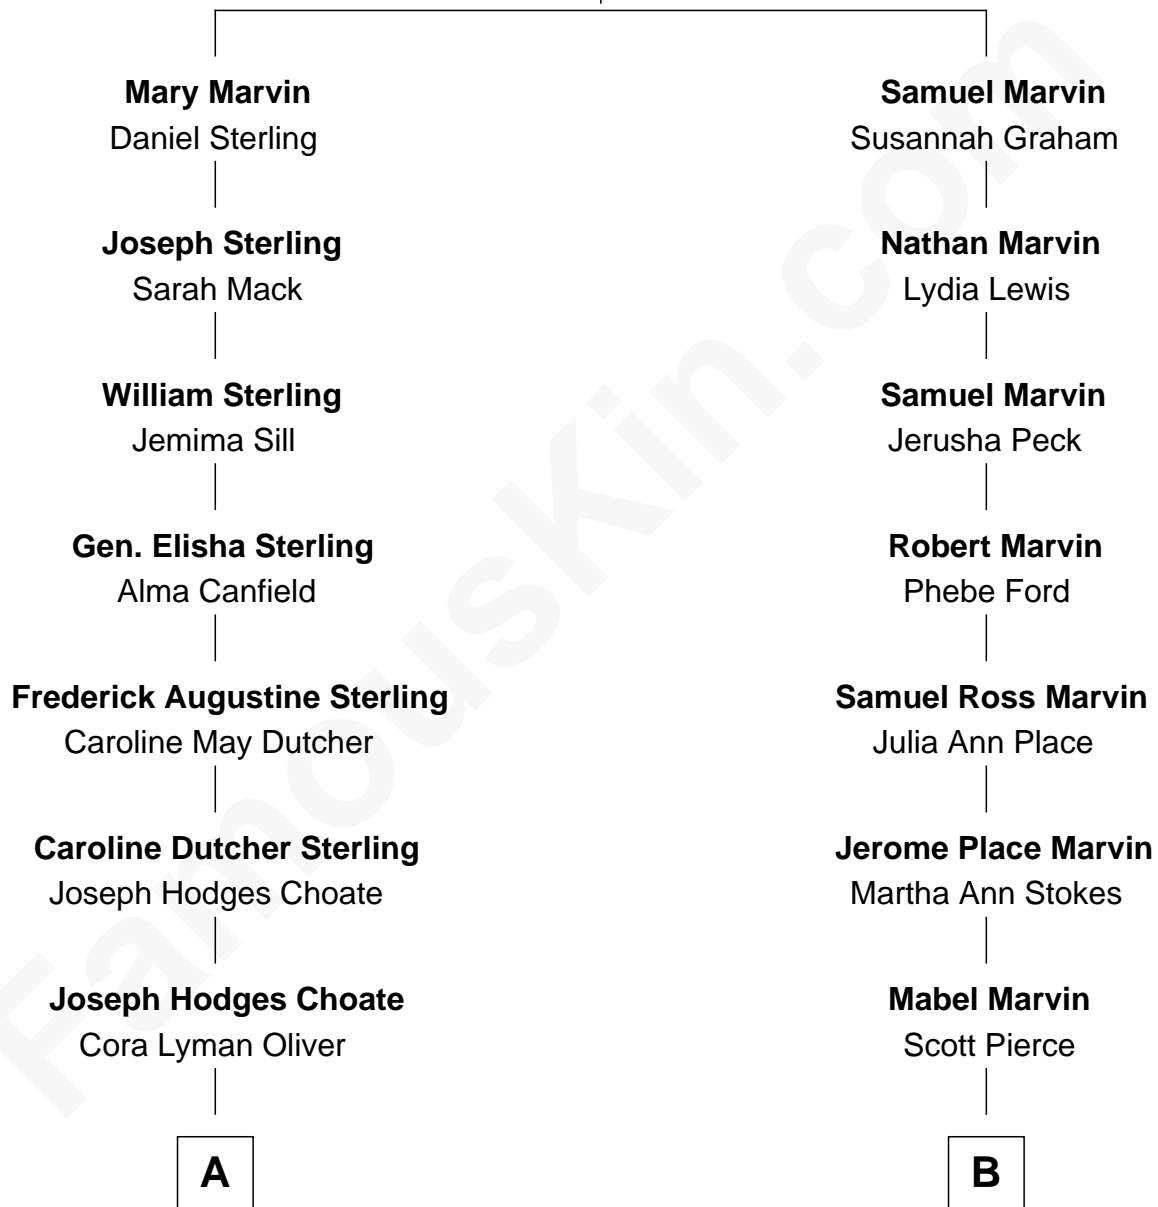

# FamousKin.com Relationship Chart of

**Oliver Platt**

*Movie Actor*

9th cousin of

**Jeb Bush**

*43rd Governor of Florida*

**Reinold Marvin**

Sarah Clark

FamousKin.com