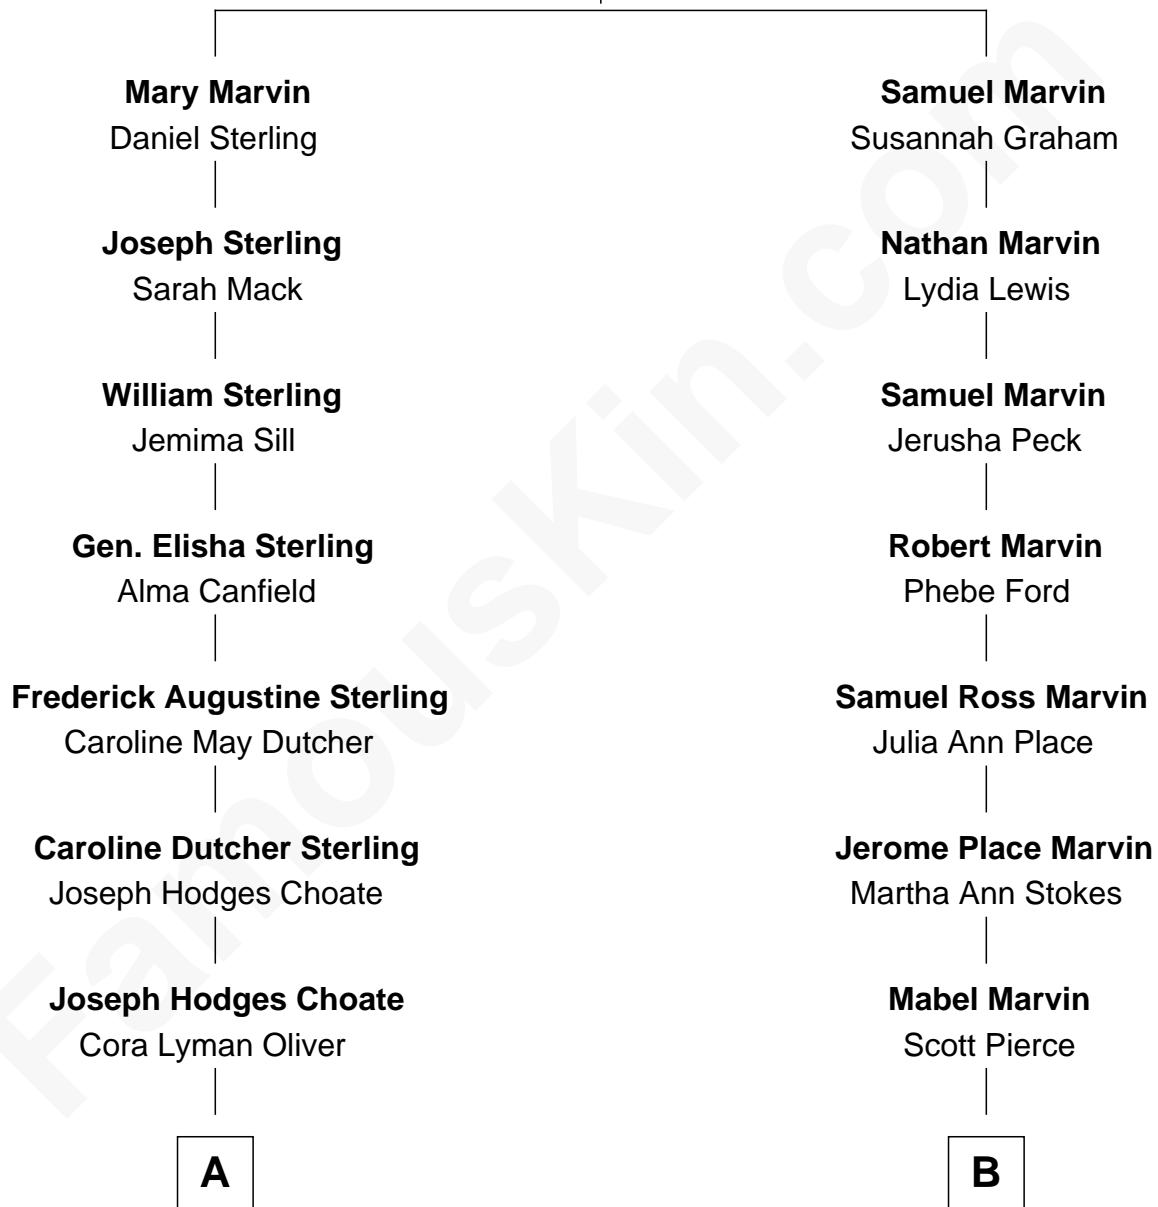

FamousKin.com Relationship Chart of

Oliver Platt

Movie Actor

9th cousin of

Jeb Bush

43rd Governor of Florida

Sarah Clark
Reinold Marvin

FamousKin.com