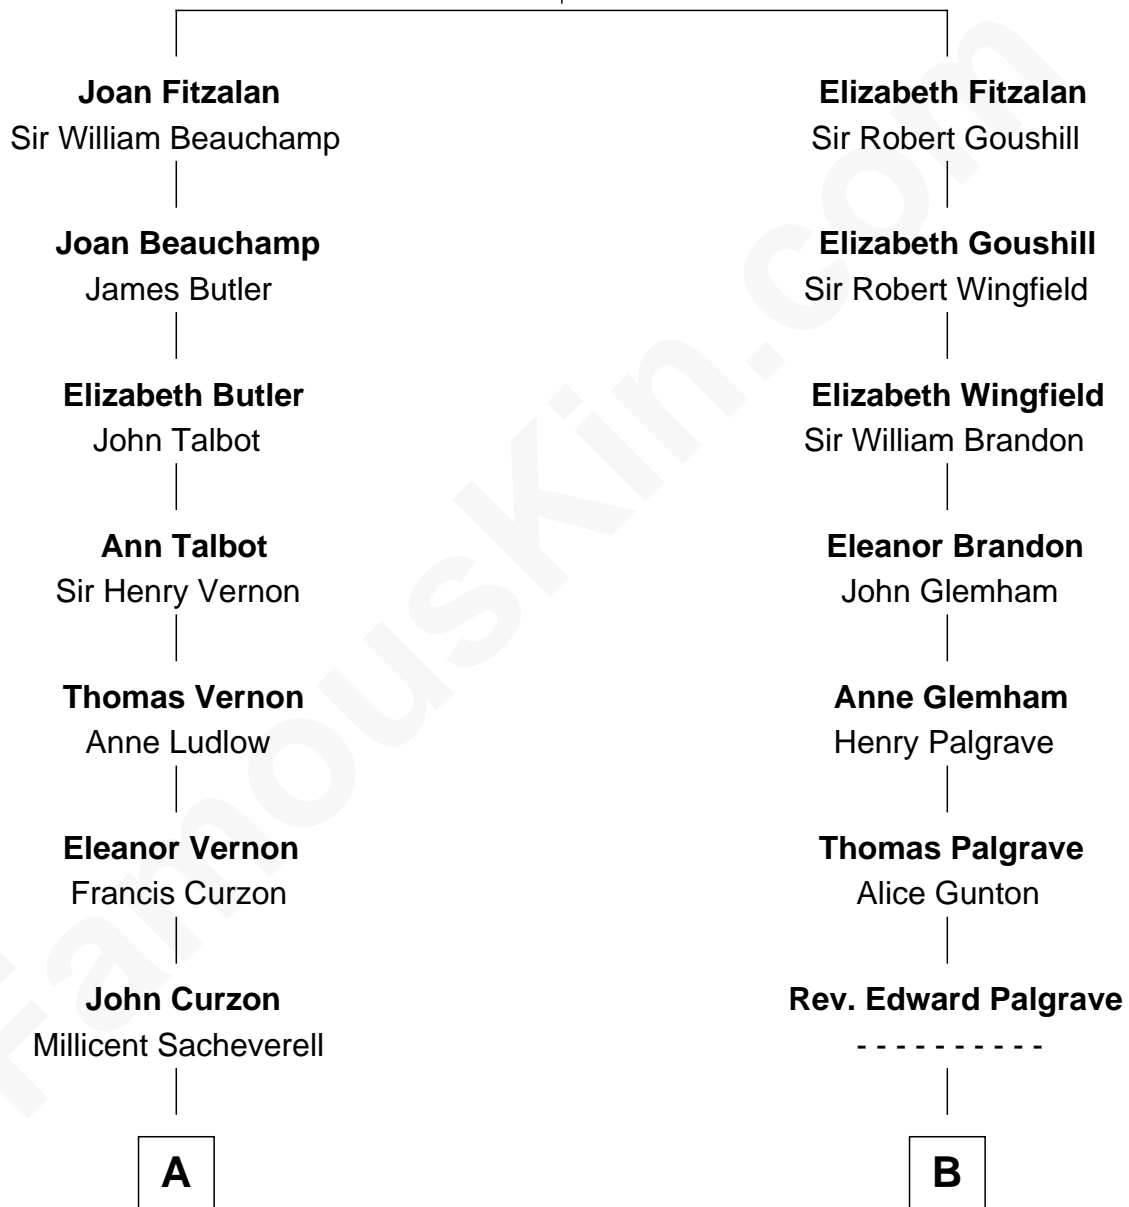

FamousKin.com Relationship Chart of

Oliver Platt
Movie Actor

19th cousin 1 time removed of

Jeb Bush

43rd Governor of Florida

Sir Richard Fitzalan
Elizabeth de Bohun

C

Eileen Burden
Walter Maynard

Sheila Maynard
Nicholas Platt

Oliver Platt
Movie Actor

D

Samuel Prescott Bush
Flora Sheldon

Prescott Sheldon Bush
Dorothy Wear Walker

George Herbert Walker Bush
Barbara Pierce

Jeb Bush
43rd Governor of Florida