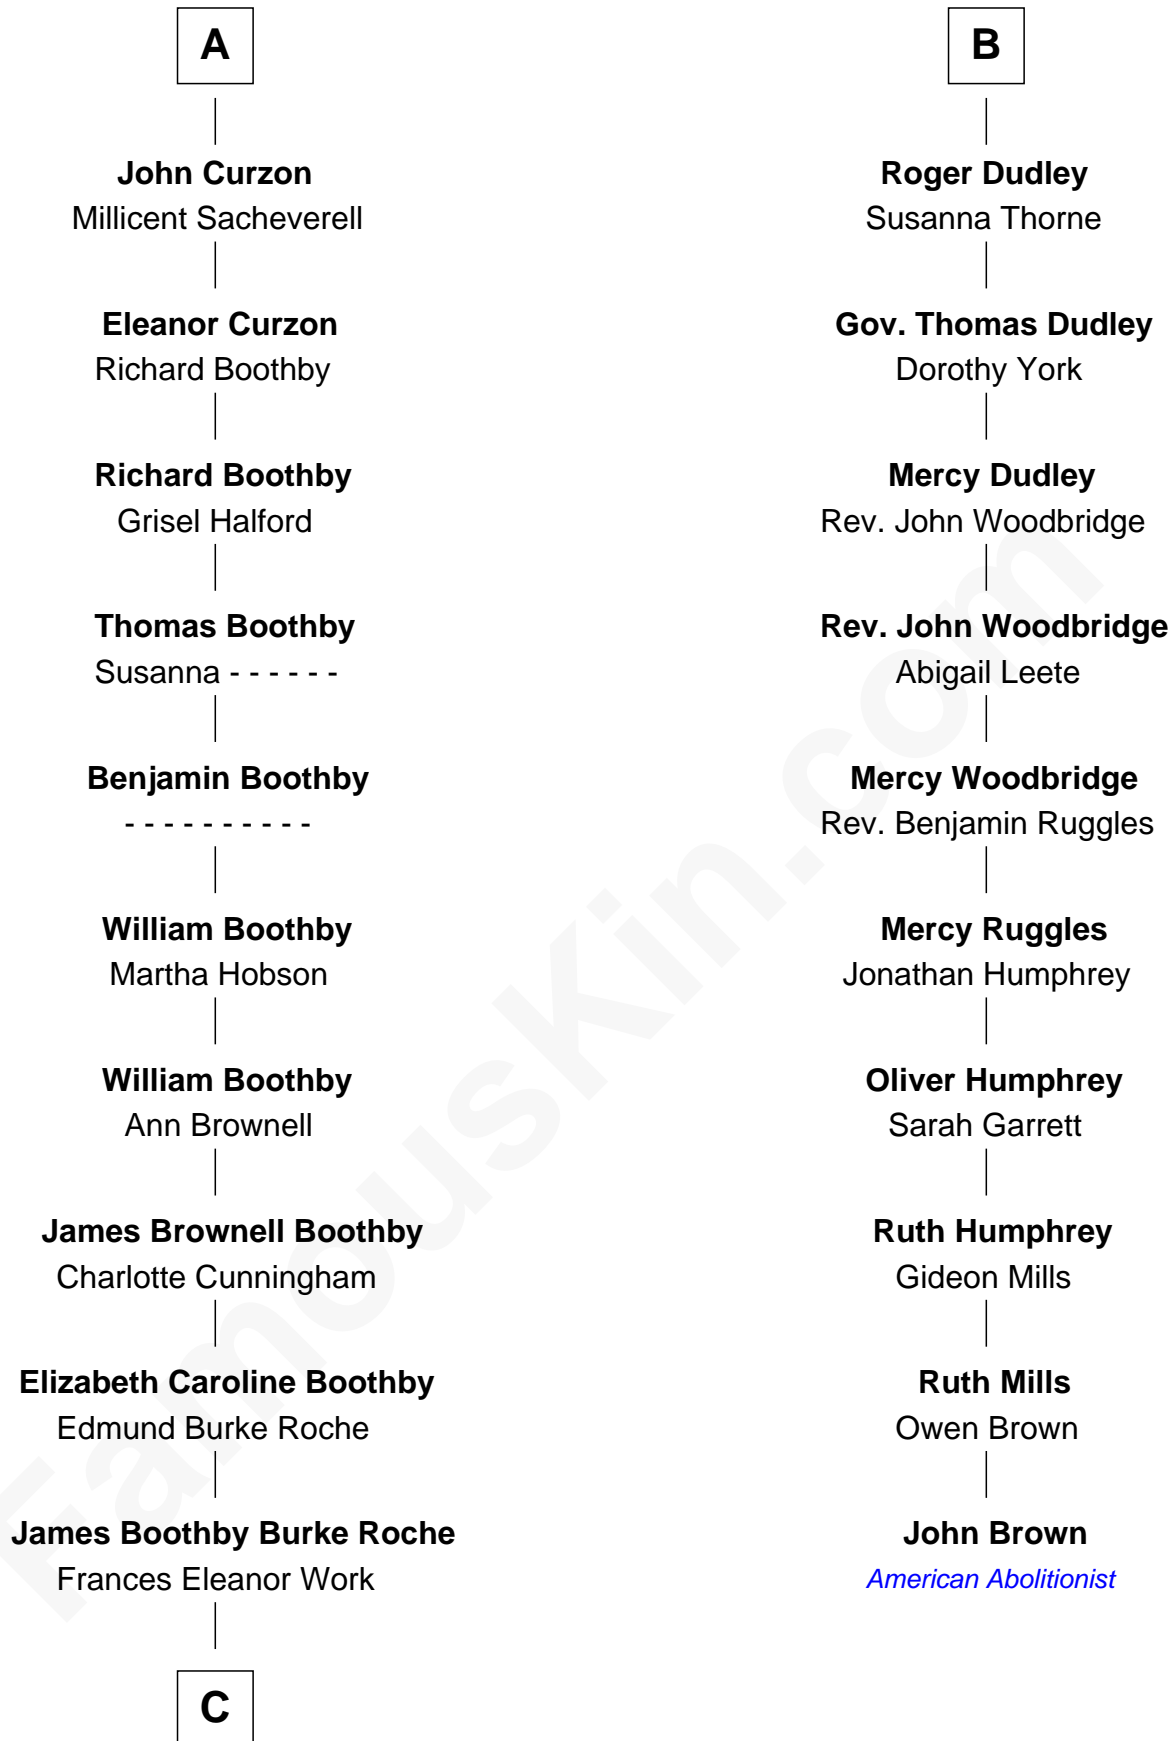

FamousKin.com Relationship Chart of

Oliver Platt
Movie Actor

16th cousin 4 times removed of

John Brown
American Abolitionist

Edward III, King of England
Philippa of Hainault

C

Cynthia Burke Roche

Arthur Scott Burden

Eileen Burden

Walter Maynard

Sheila Maynard

Nicholas Platt

Oliver Platt

Movie Actor

FamousKin.com