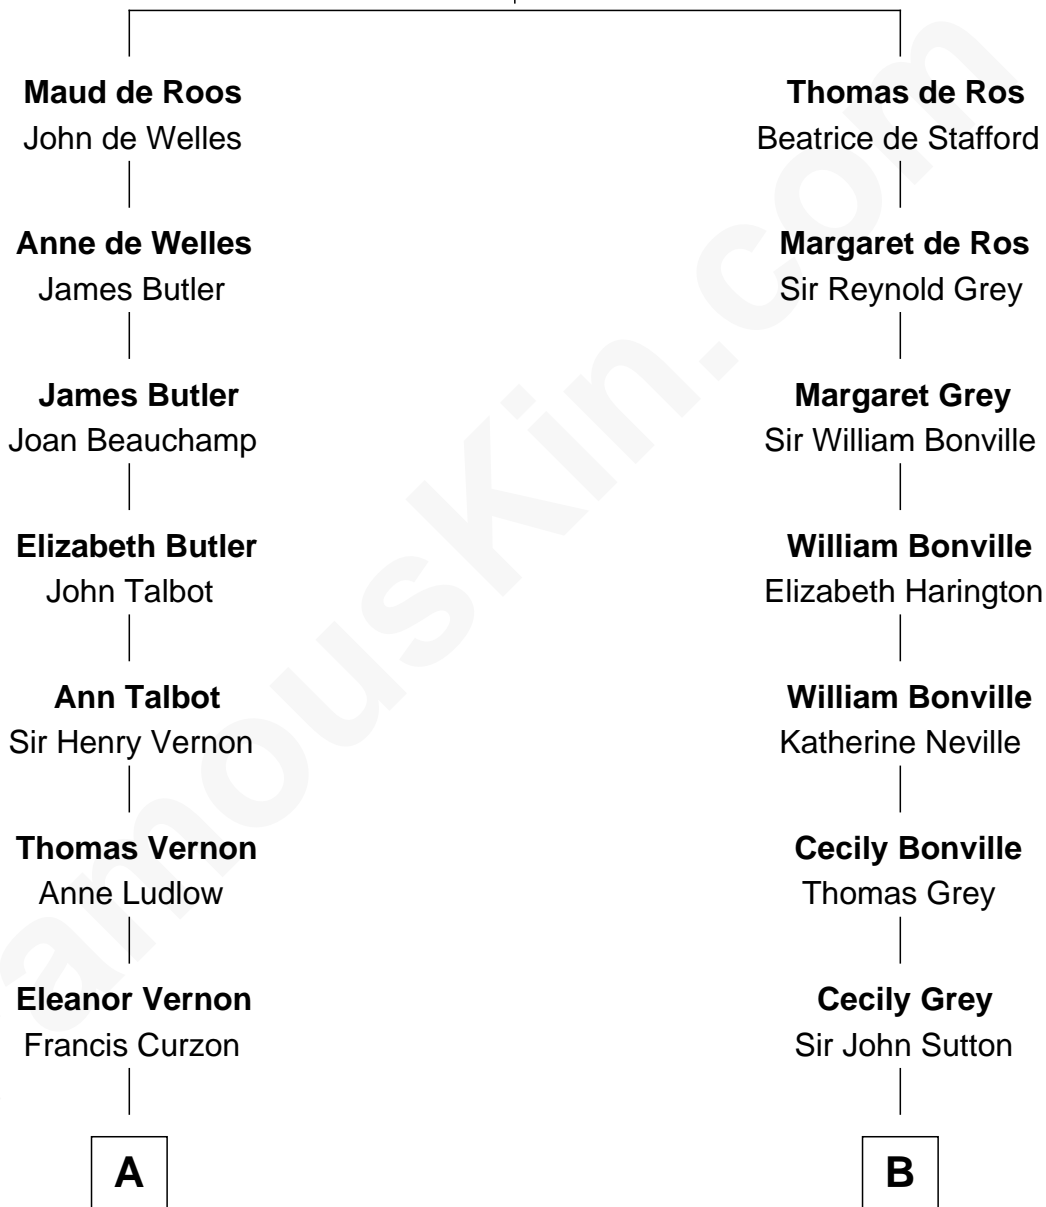

FamousKin.com Relationship Chart of

Oliver Platt
Movie Actor

17th cousin 3 times removed of

John Brown
American Abolitionist

Sir William de Ros
Margery de Badlesmere

C

—
Cynthia Burke Roche

Arthur Scott Burden

—
Eileen Burden

Walter Maynard

—
Sheila Maynard

Nicholas Platt

—
Oliver Platt

Movie Actor

FamousKin.com