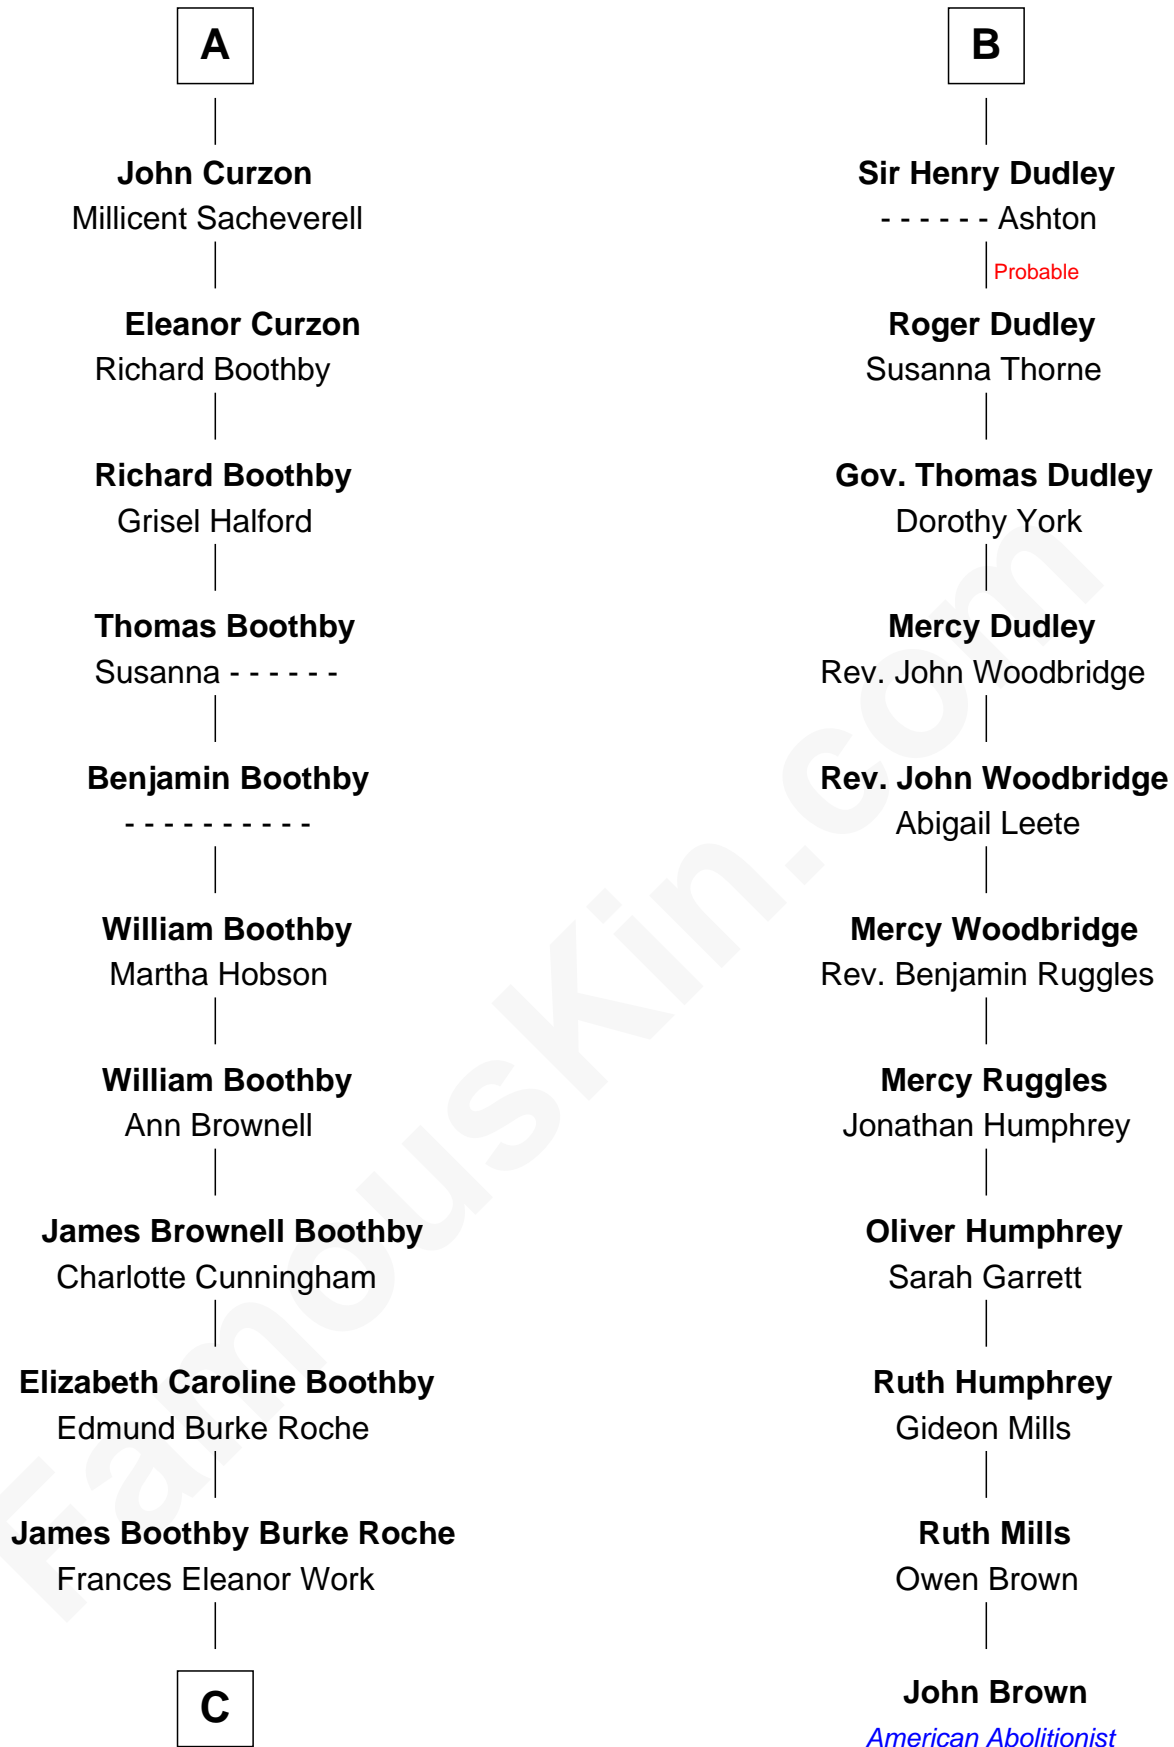

FamousKin.com Relationship Chart of

Oliver Platt
Movie Actor

17th cousin 3 times removed of

John Brown
American Abolitionist

Sir William de Ros
Margery de Badlesmere

C

—
Cynthia Burke Roche

Arthur Scott Burden

—
Eileen Burden

Walter Maynard

—
Sheila Maynard

Nicholas Platt

—
Oliver Platt

Movie Actor

FamousKin.com