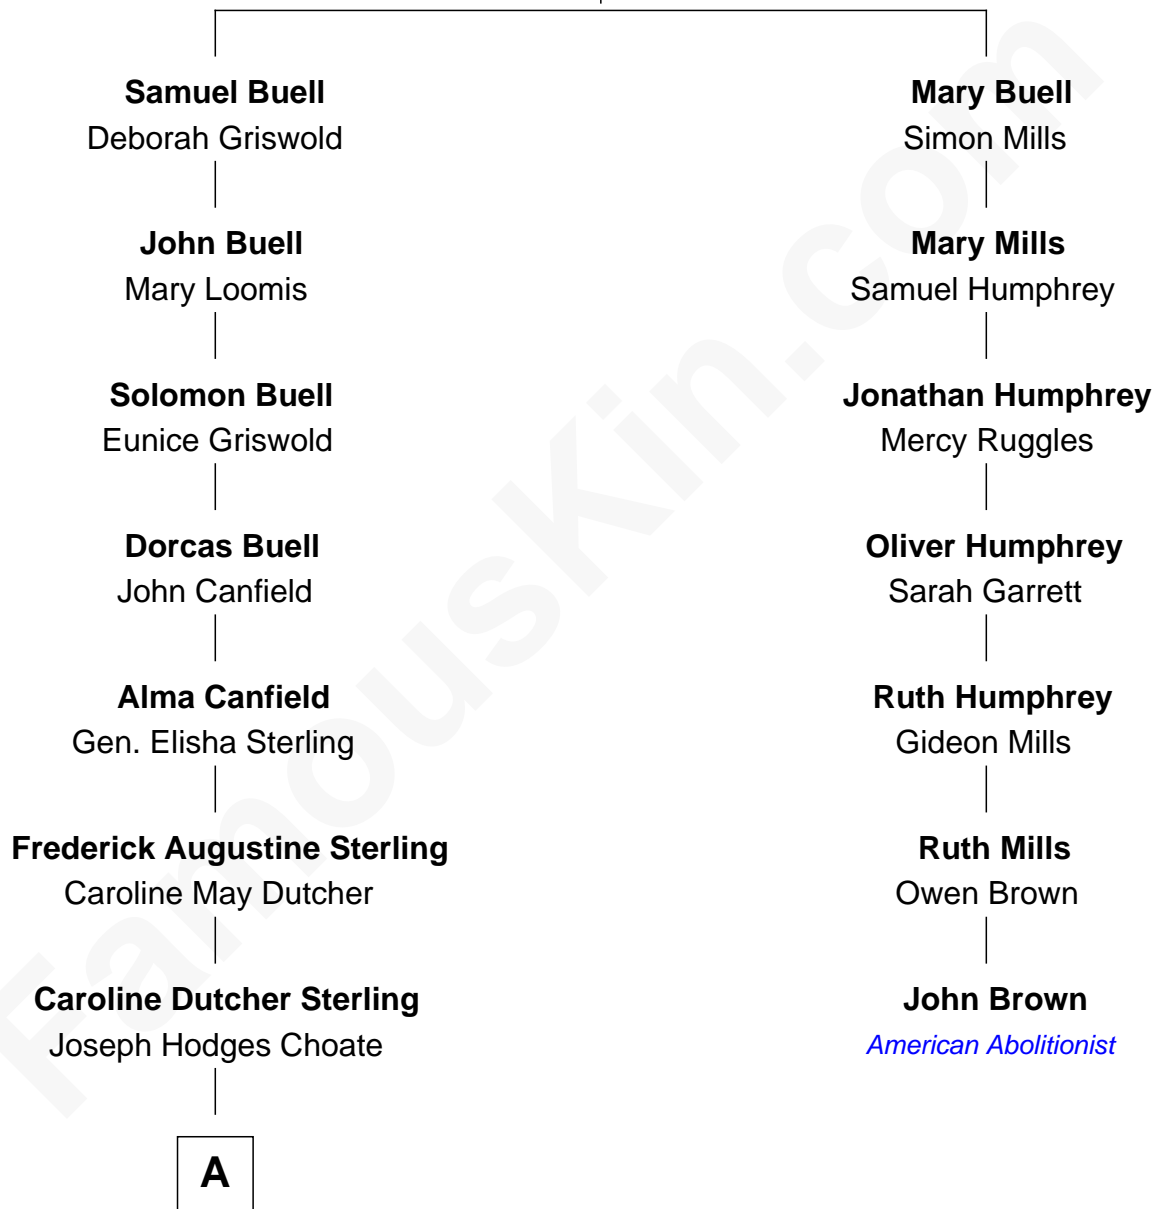

FamousKin.com Relationship Chart of

Oliver Platt

Movie Actor

6th cousin 4 times removed of

John Brown

American Abolitionist

William Buell

Mary - - - - -

A

—
Joseph Hodges Choate

Cora Lyman Oliver

—
Helen Choate

Geoffrey Platt

—
Nicholas Platt

Sheila Maynard

—
Oliver Platt