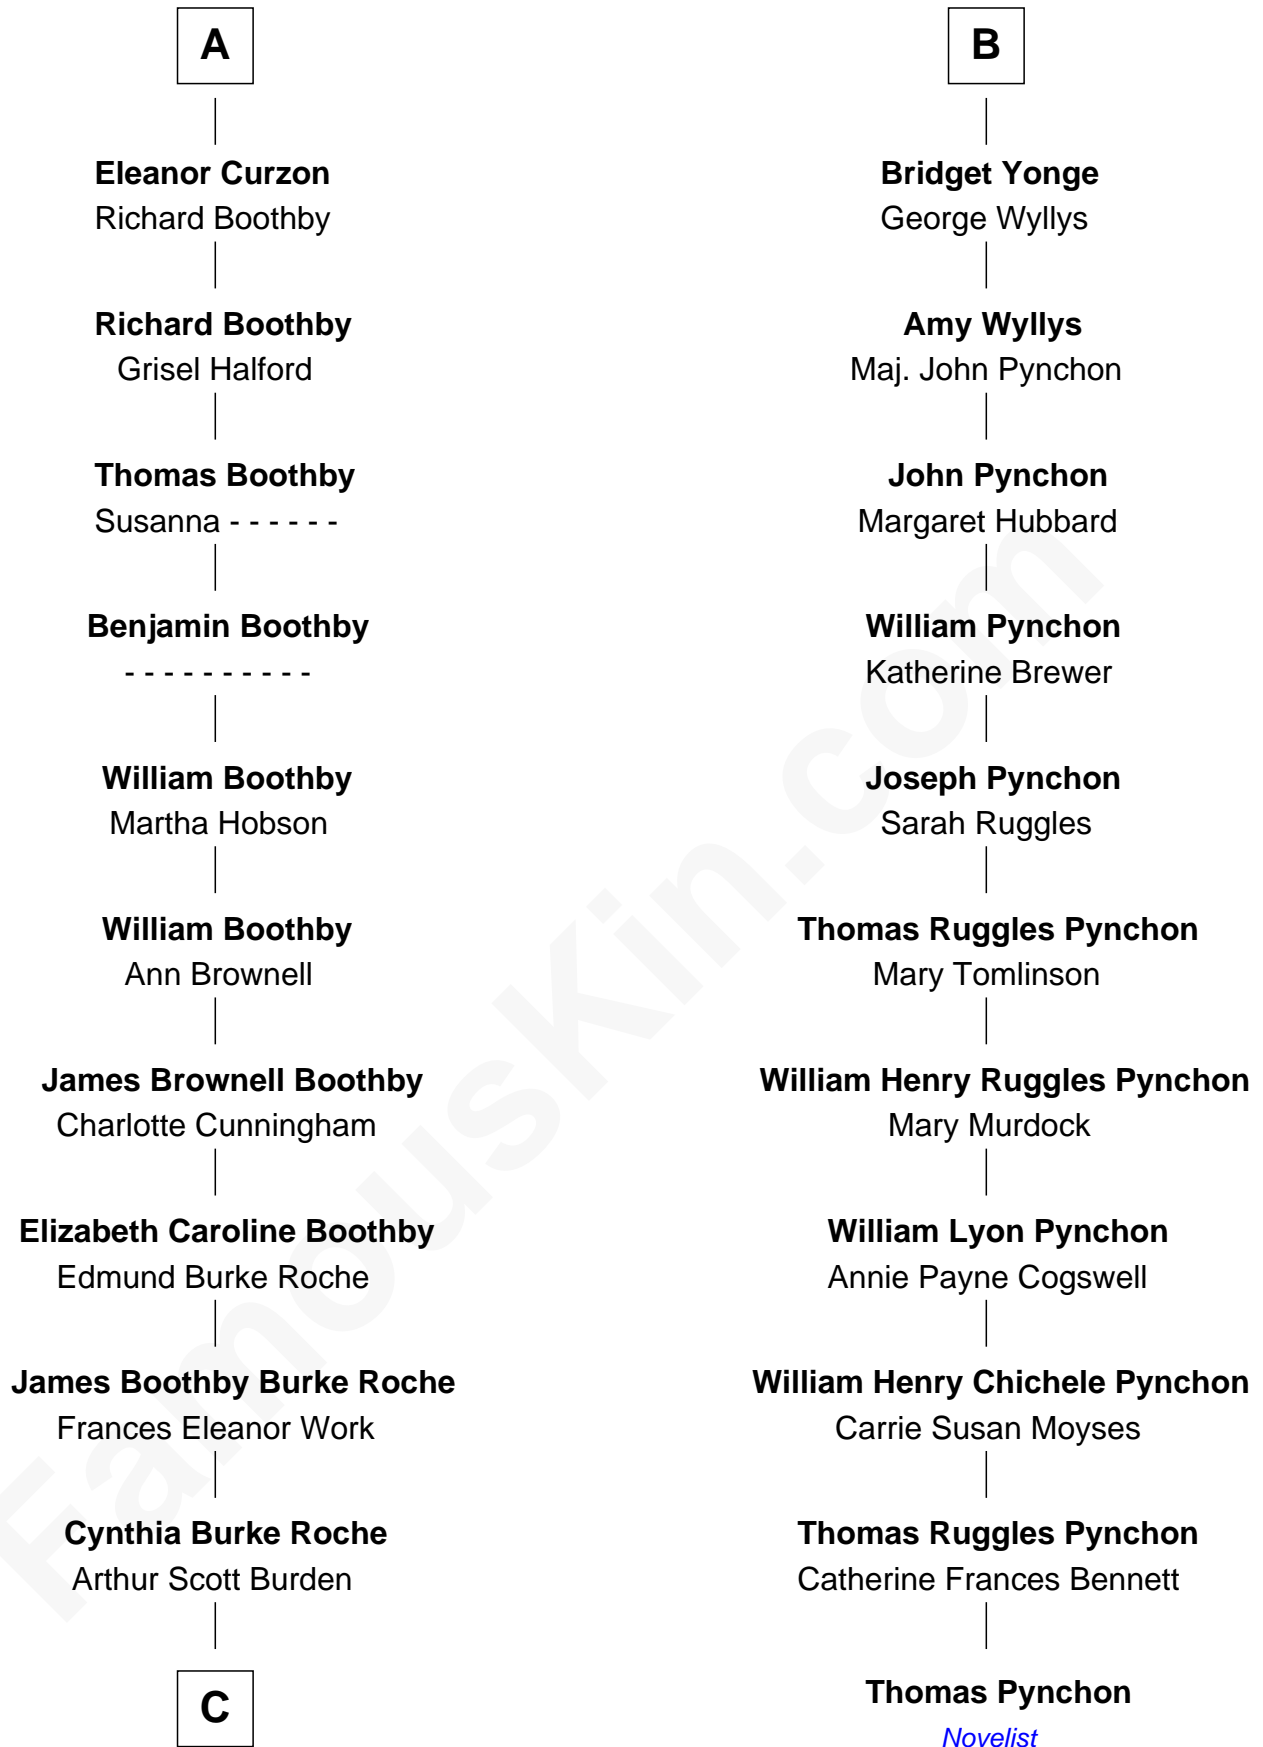

FamousKin.com Relationship Chart of

Oliver Platt

Movie Actor

17th cousin 2 times removed of

Thomas Pynchon

American Novelist

Sir Richard Fitzalan

Elizabeth de Bohun