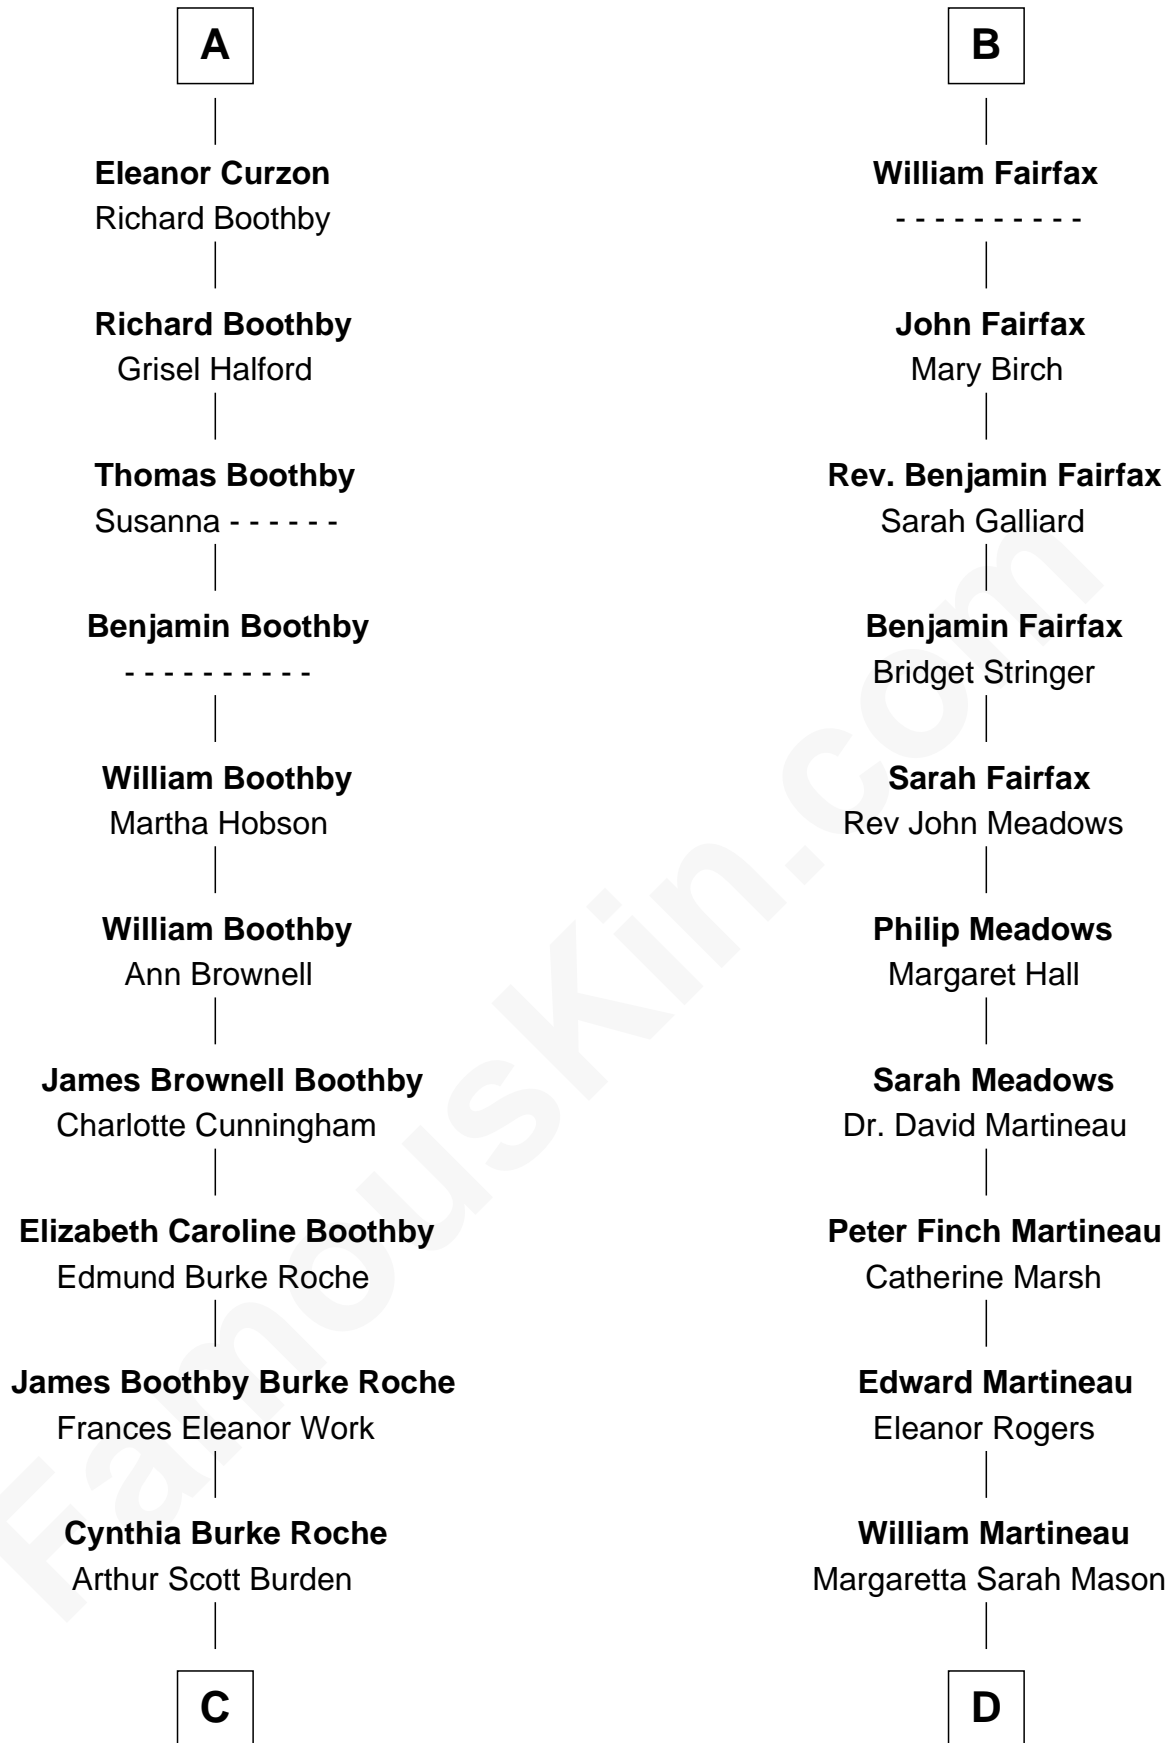

FamousKin.com Relationship Chart of

Oliver Platt

Movie Actor

19th cousin 1 time removed of

Guy Ritchie

British Filmmaker

Sir Thomas de Beauchamp

Katherine de Mortimer

Sir William Beauchamp

Joan Fitzalan

Joan Beauchamp

James Butler

Elizabeth Butler

John Talbot

Ann Talbot

Sir Henry Vernon

Sir William Gascoigne

Sir William Gascoigne

Margaret Percy

Agnes Gascoigne

Sir Thomas Fairfax

B

C

Eileen Burden
Walter Maynard

Sheila Maynard
Nicholas Platt

Oliver Platt
Movie Actor

D

Edith Jane Martineau
Vivian Guy Ouseley McLaughlin

Doris Margaretta McLaughlin
Stuart John Ritchie

John Vivian Ritchie
Amber Mary Parkinson

Guy Ritchie
British Filmmaker