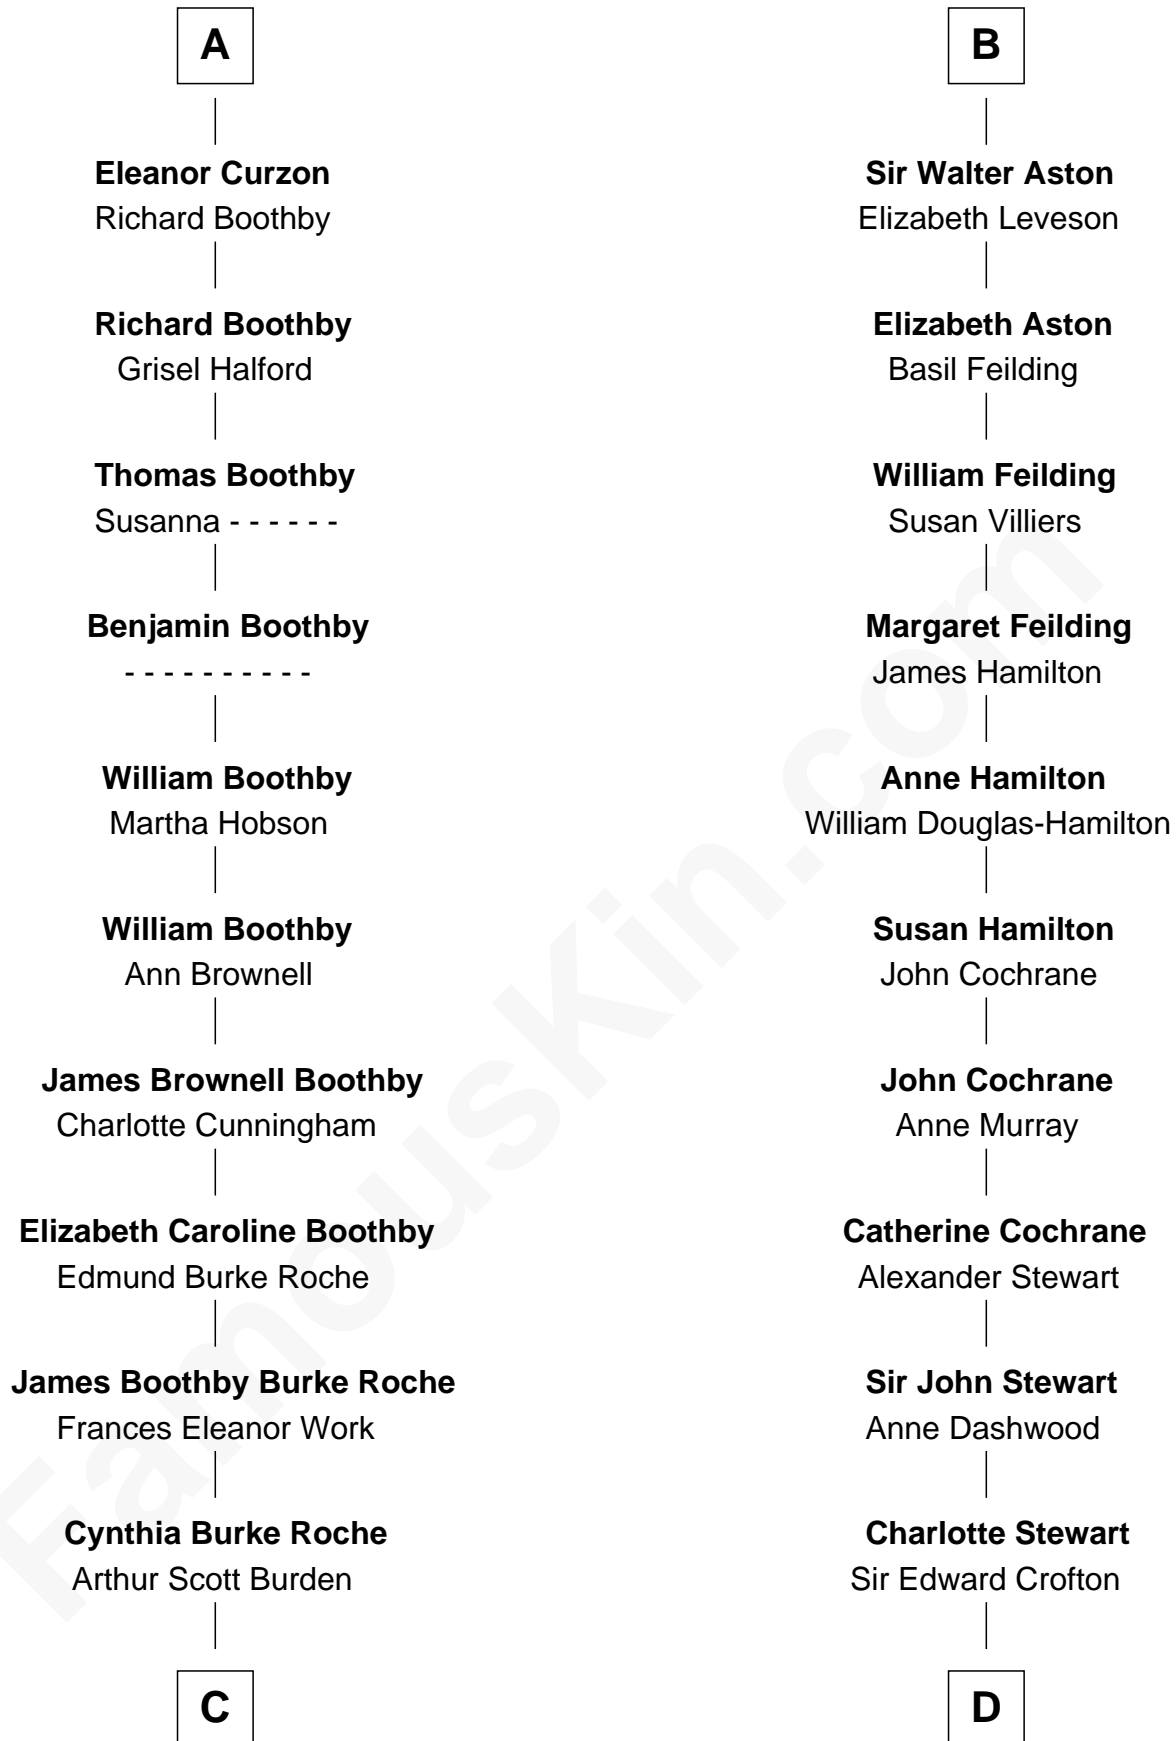

# FamousKin.com Relationship Chart of

**Oliver Platt**

*Movie Actor*

19th cousin 2 times removed of

**Guy Ritchie**

*British Filmmaker*

**John de Welles**

Maud de Roos

**C**

**Eileen Burden**  
Walter Maynard

**Sheila Maynard**  
Nicholas Platt

**Oliver Platt**  
*Movie Actor*

**D**

**Frederica Crofton**  
Hubert McLaughlin

**Vivian Guy Ouseley McLaughlin**  
Edith Jane Martineau

**Doris Margaretta McLaughlin**  
Stuart John Ritchie

**John Vivian Ritchie**  
Amber Mary Parkinson

**Guy Ritchie**  
*British Filmmaker*