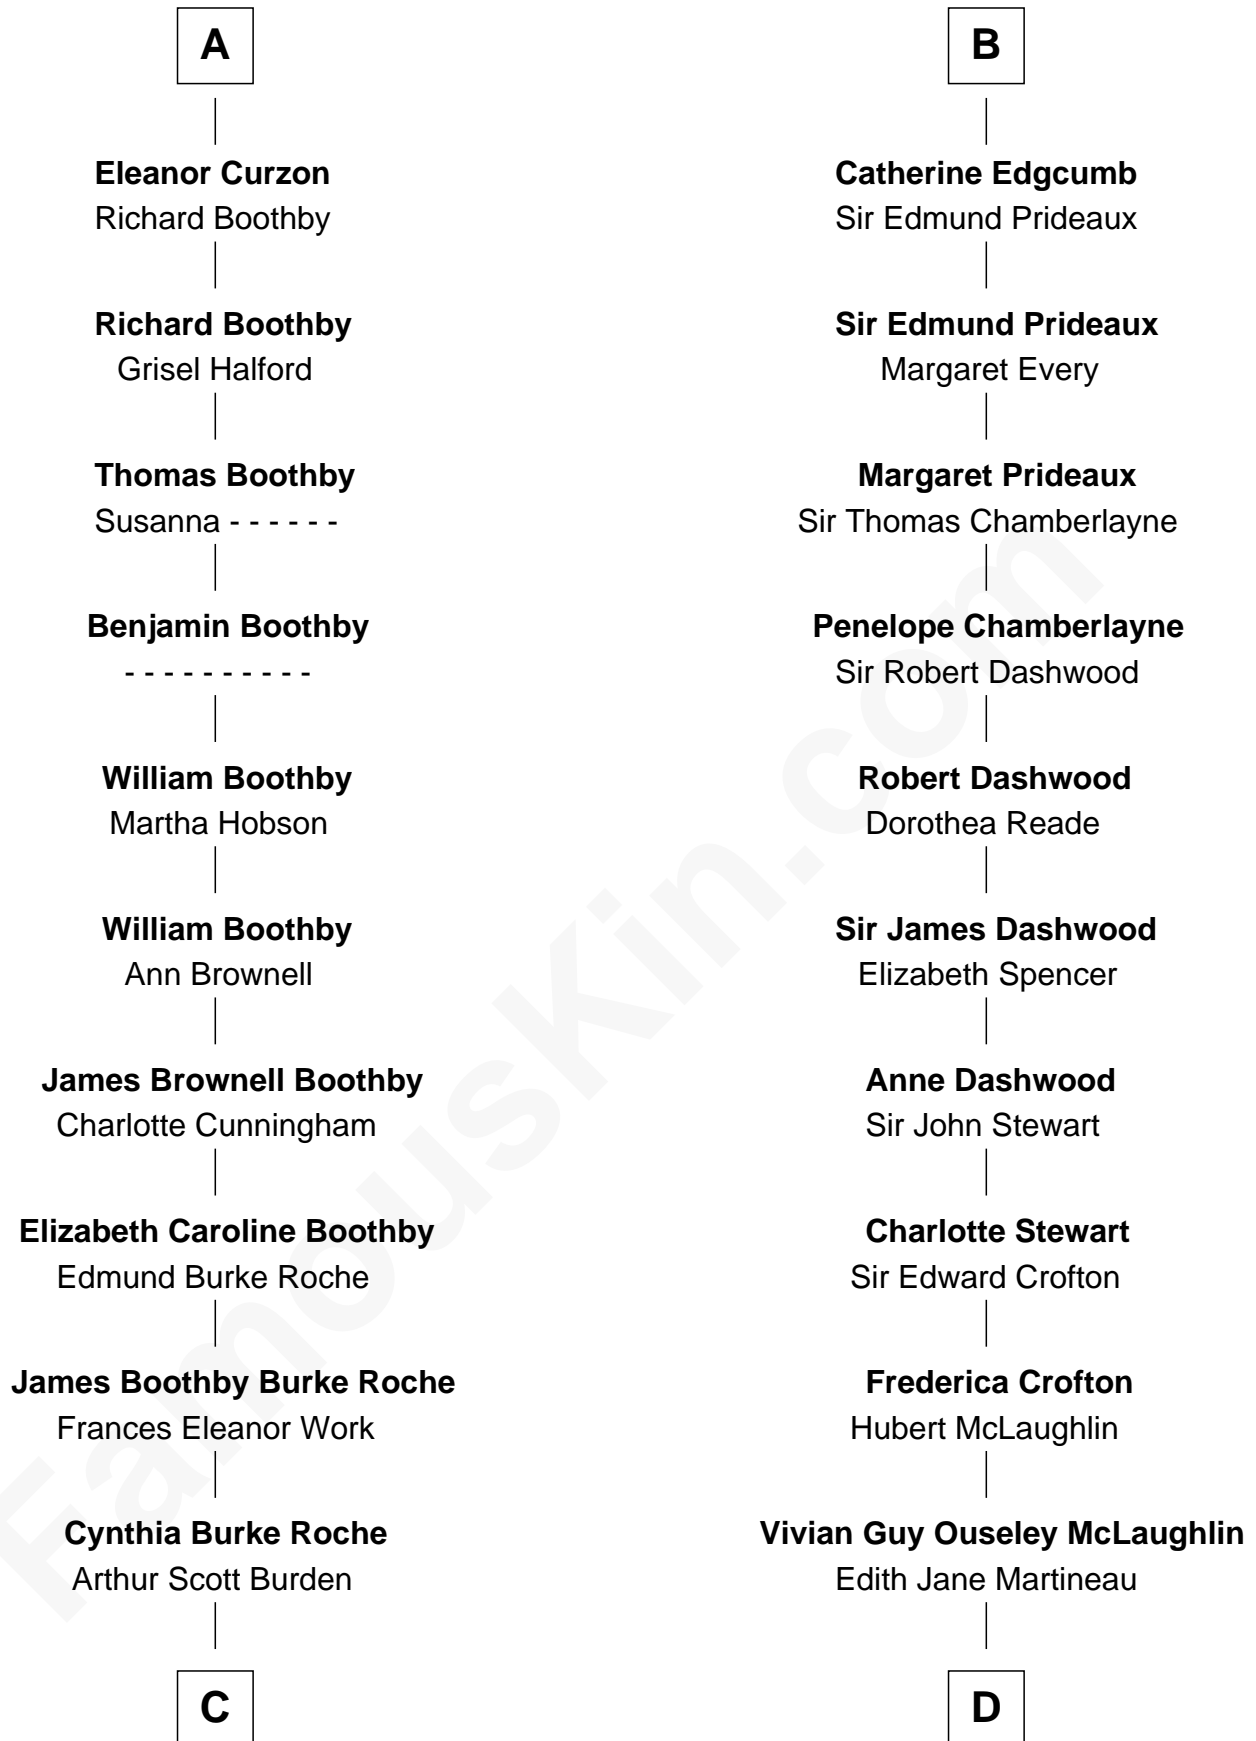

FamousKin.com Relationship Chart of

Oliver Platt

Movie Actor

19th cousin of

Guy Ritchie

British Filmmaker

Sir Richard Fitzalan

Elizabeth de Bohun

C

Eileen Burden
Walter Maynard

Sheila Maynard
Nicholas Platt

Oliver Platt
Movie Actor

D

Doris Margaretta McLaughlin
Stuart John Ritchie

John Vivian Ritchie
Amber Mary Parkinson

Guy Ritchie
British Filmmaker