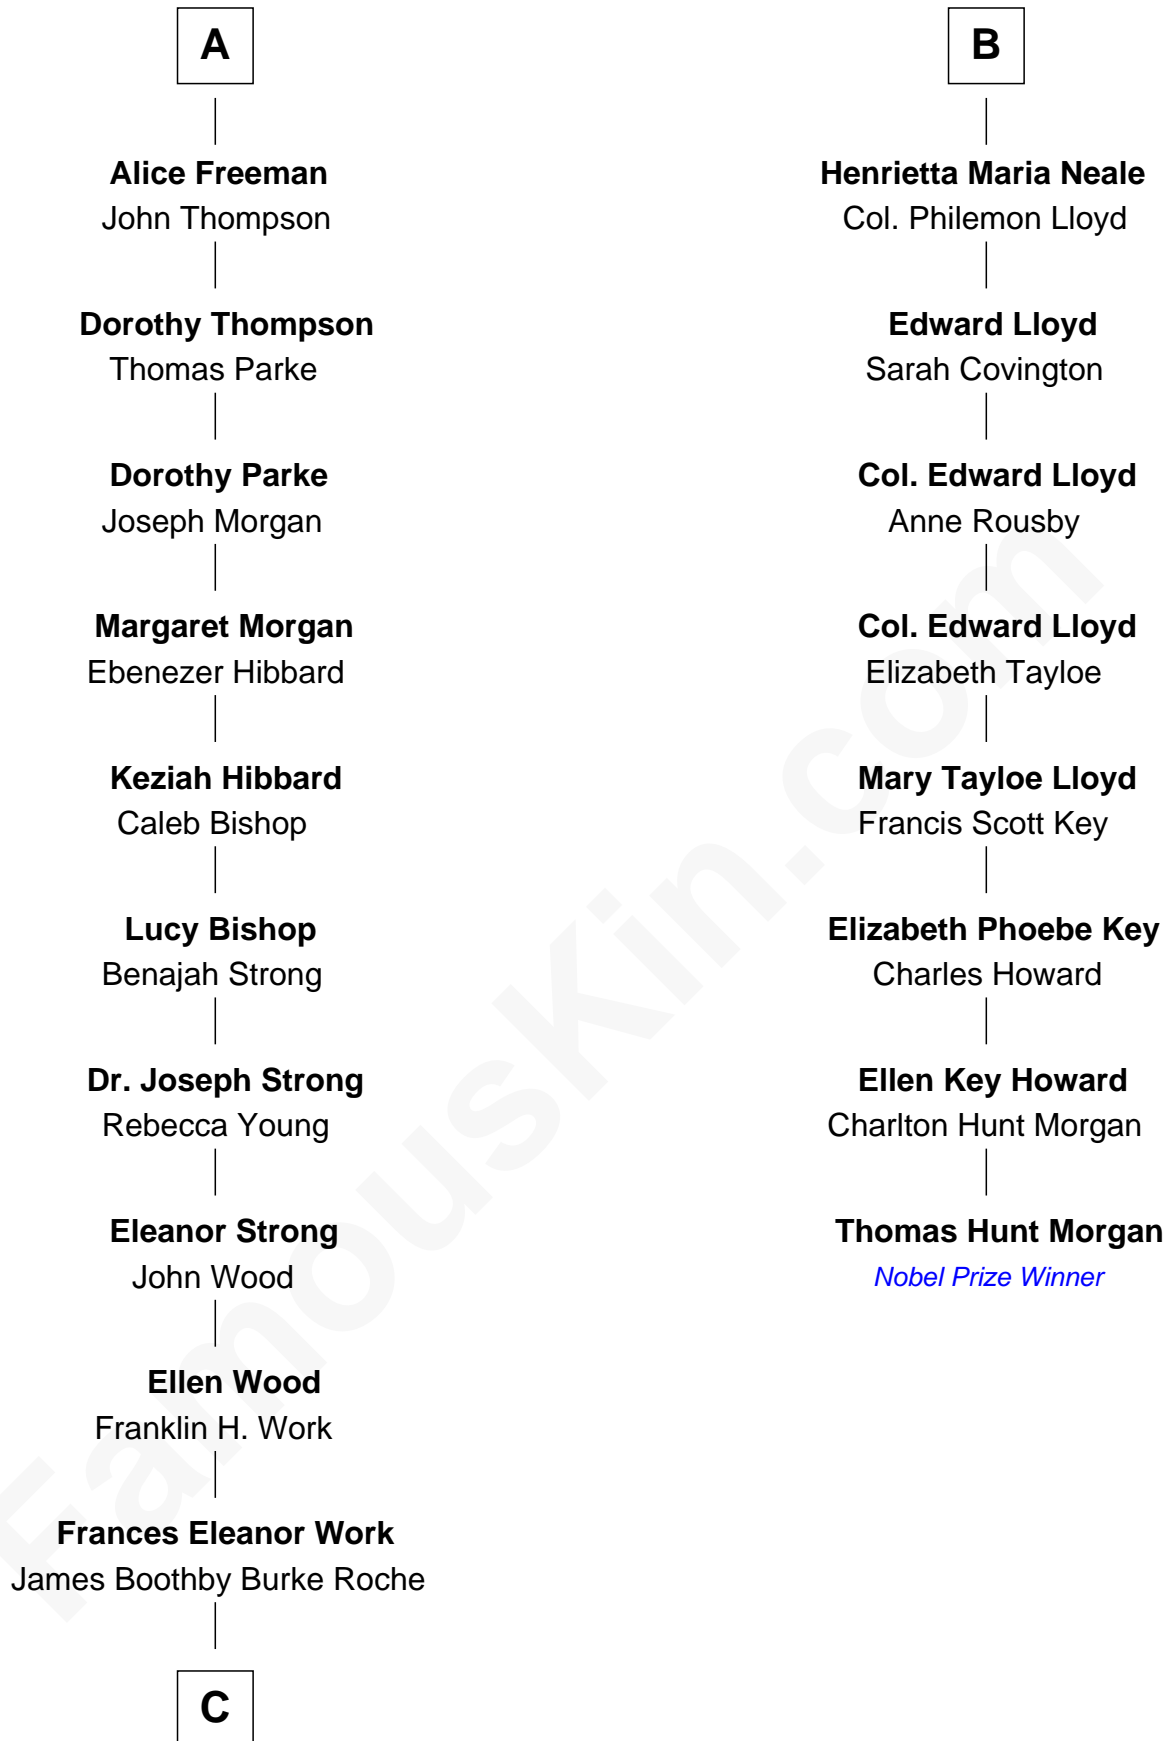

# FamousKin.com Relationship Chart of

**Oliver Platt**  
*Movie Actor*

14th cousin 6 times removed of

**Thomas Hunt Morgan**

*Nobel Prize Winner in Physiology or Medicine*

**C**

—  
**Cynthia Burke Roche**

Arthur Scott Burden

—  
**Eileen Burden**

Walter Maynard

—  
**Sheila Maynard**

Nicholas Platt

—  
**Oliver Platt**

*Movie Actor*