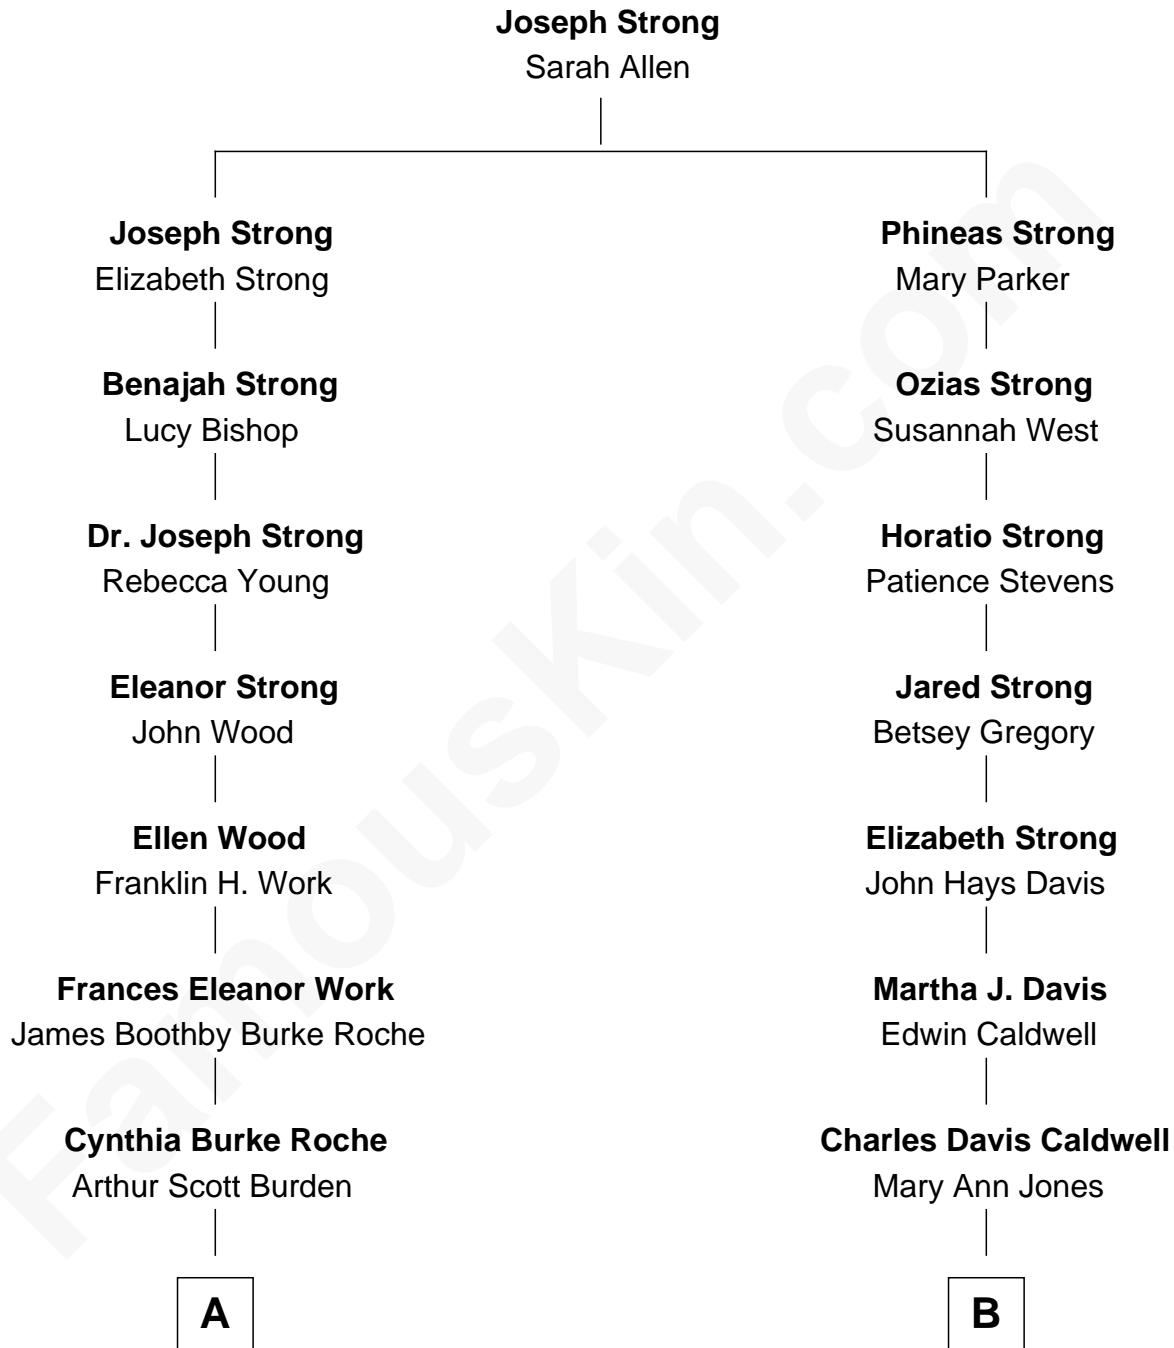

# FamousKin.com Relationship Chart of

**Oliver Platt**

*Movie Actor*

8th cousin 1 time removed of

**Sarah Caldwell**

*1st Female Conductor of the Metropolitan Opera*

**A**

**Eileen Burden**  
Walter Maynard

**Sheila Maynard**  
Nicholas Platt

**Oliver Platt**  
*Movie Actor*

**B**

**Edwin F. Caldwell**  
Carrie Margaret Baker

**Sarah Caldwell**  
*American Opera Conductor*

FamousKin.com