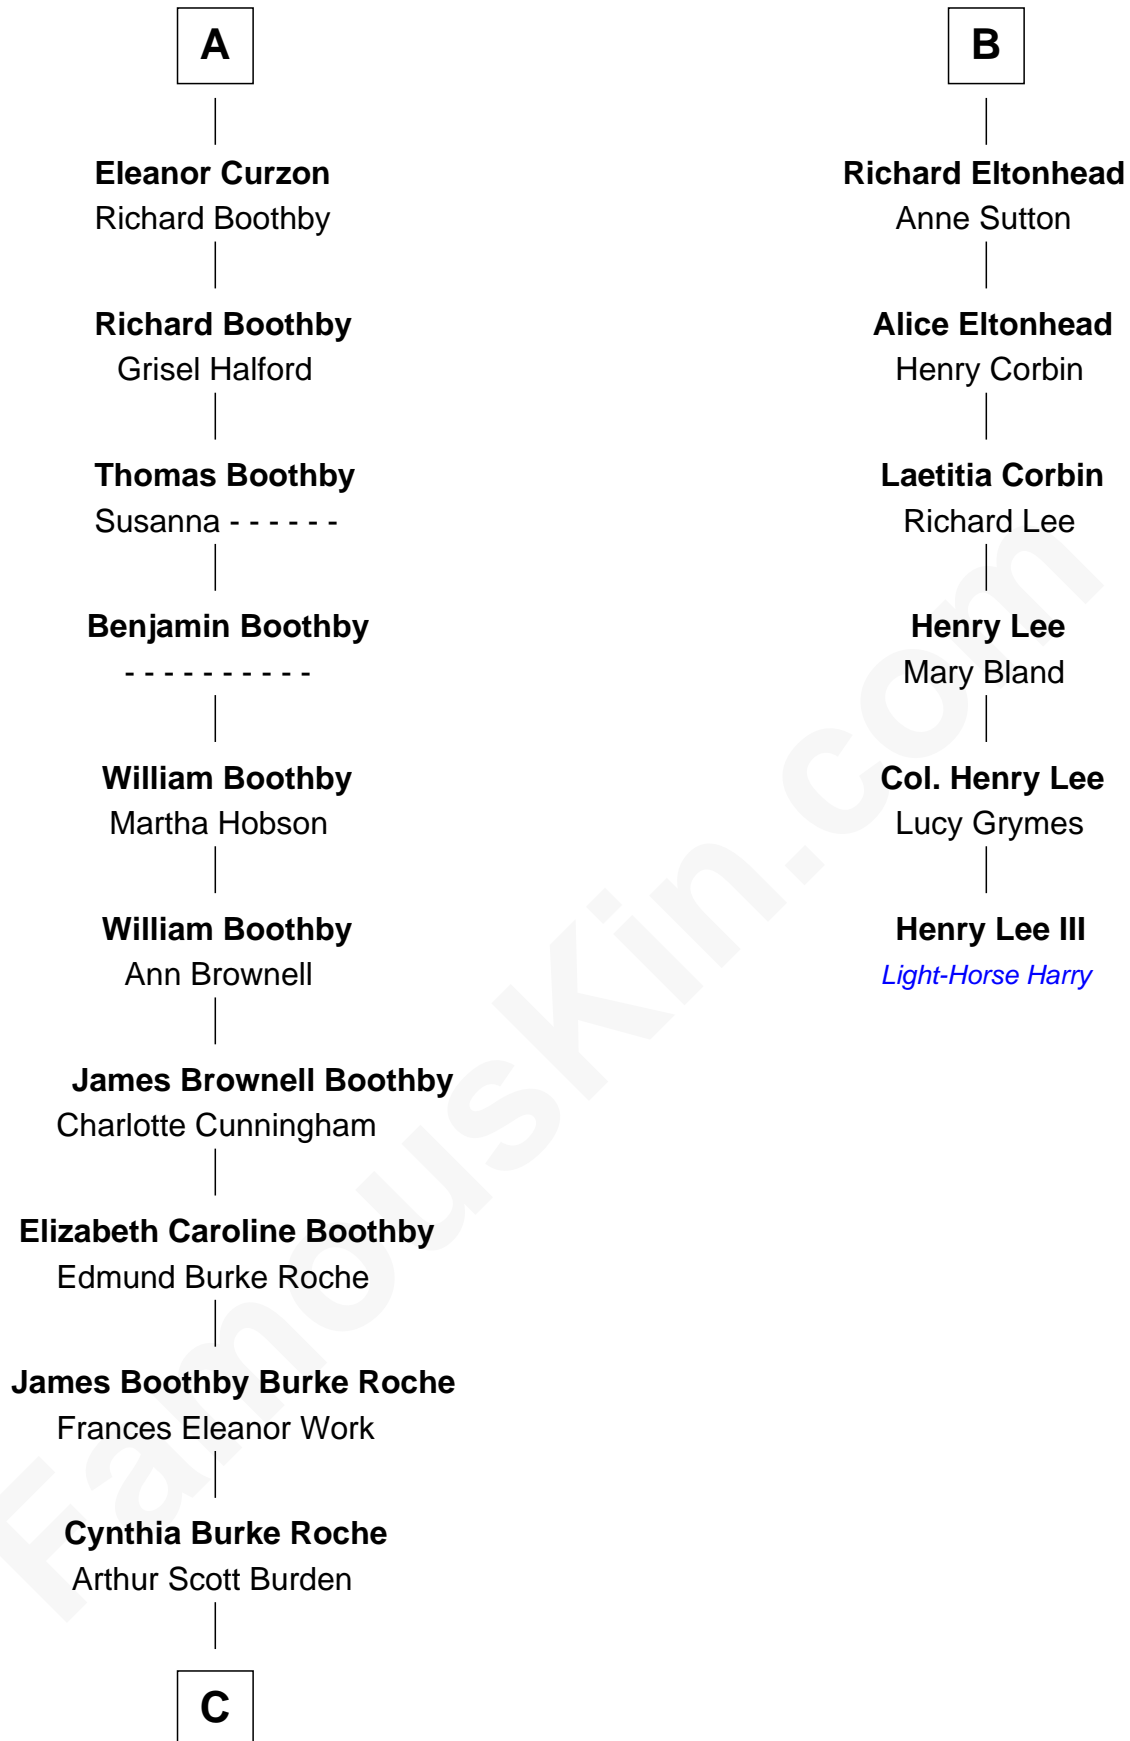

FamousKin.com Relationship Chart of

Oliver Platt
Movie Actor

12th cousin 7 times removed of

Henry Lee III
9th Governor of Virginia

Sir Richard Fitzalan
Elizabeth de Bohun

Joan Fitzalan
Sir William Beauchamp

Elizabeth Fitzalan
Sir Robert Goushill

Joan Beauchamp
James Butler

Joan Goushill
Sir Thomas Stanley

Elizabeth Butler
John Talbot

Katherine Stanley
Sir John Savage

Ann Talbot
Sir Henry Vernon

Dulcia Savage
Sir Henry Bold

Thomas Vernon
Anne Ludlow

Maud Bold
Thomas Gerard

Eleanor Vernon
Francis Curzon

Jennet Gerard
Richard Eltonhead

John Curzon
Millicent Sacheverell

William Eltonhead
Anne Bowers

A

B