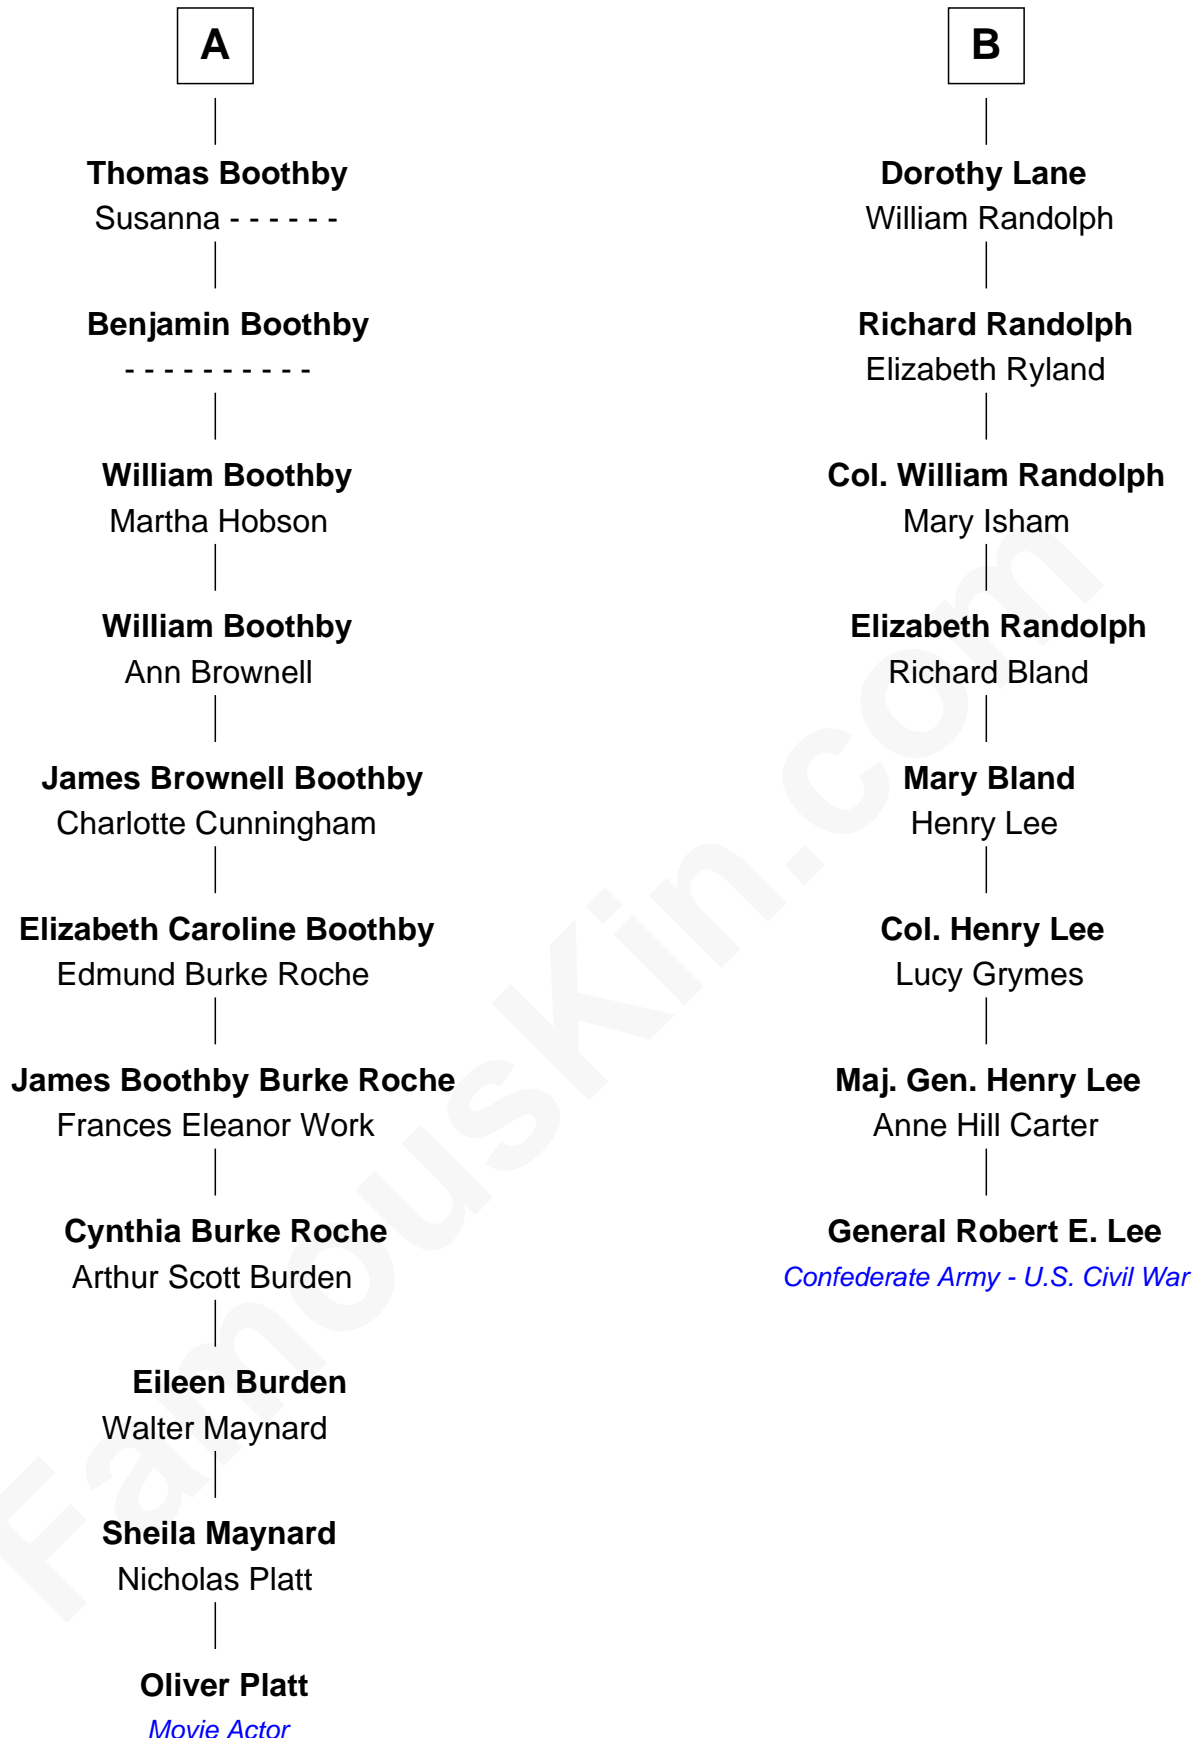

FamousKin.com
Relationship Chart of
Oliver Platt
Movie Actor

14th cousin 3 times removed of
General Robert E. Lee
Confederate Army - U.S. Civil War

Oliver Platt photo by [Bridget Laudien](#) (CC BY-SA 3.0)