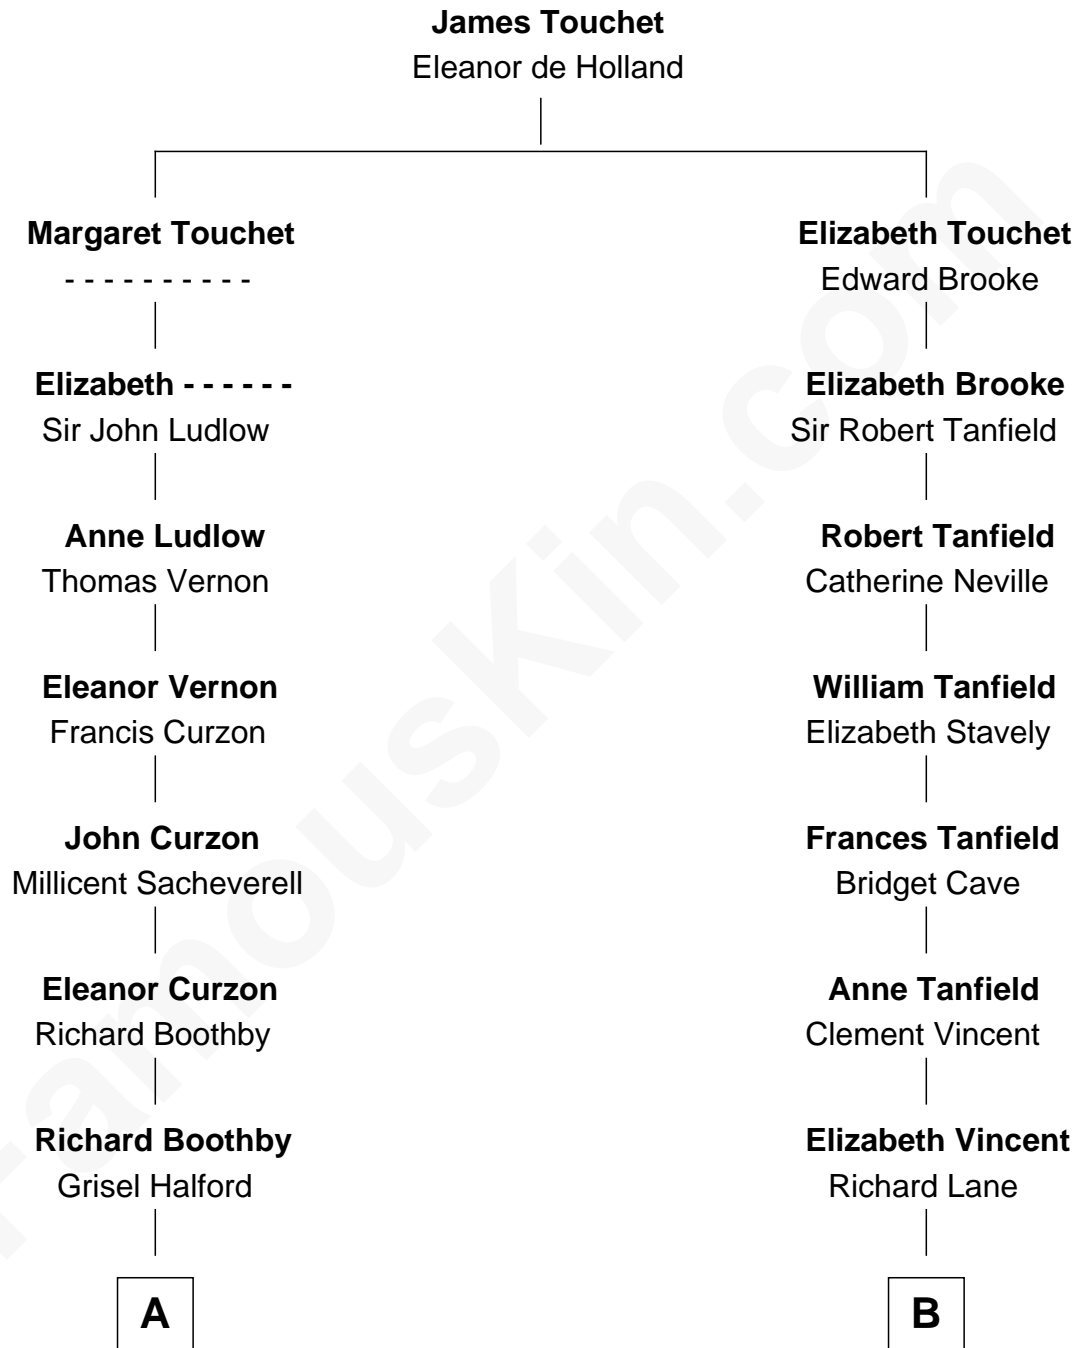

FamousKin.com
Relationship Chart of
Oliver Platt
Movie Actor

14th cousin 3 times removed of
General Robert E. Lee
Confederate Army - U.S. Civil War

Oliver Platt photo by [Bridget Laudien](#) (CC BY-SA 3.0)