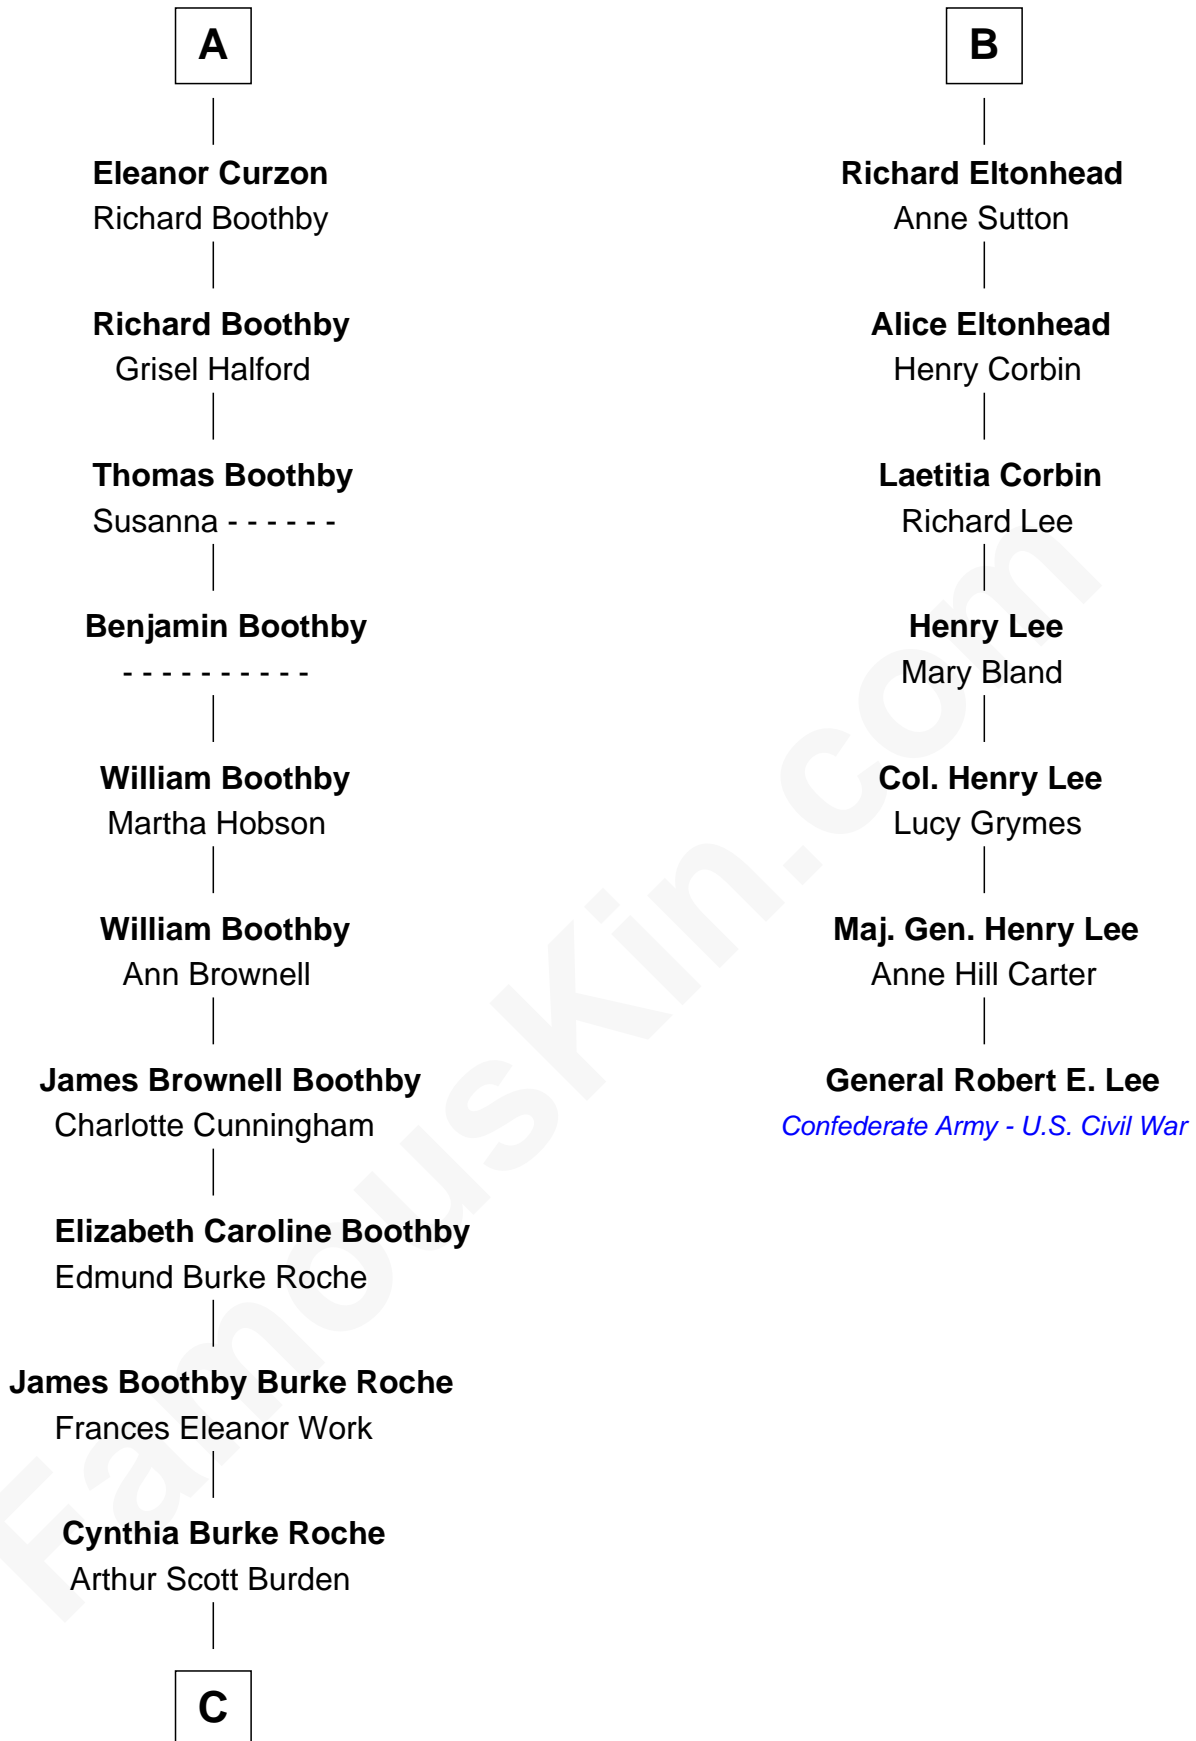

FamousKin.com Relationship Chart of

Oliver Platt

Movie Actor

13th cousin 6 times removed of

General Robert E. Lee

Confederate Army - U.S. Civil War

Sir Richard Fitzalan

Elizabeth de Bohun