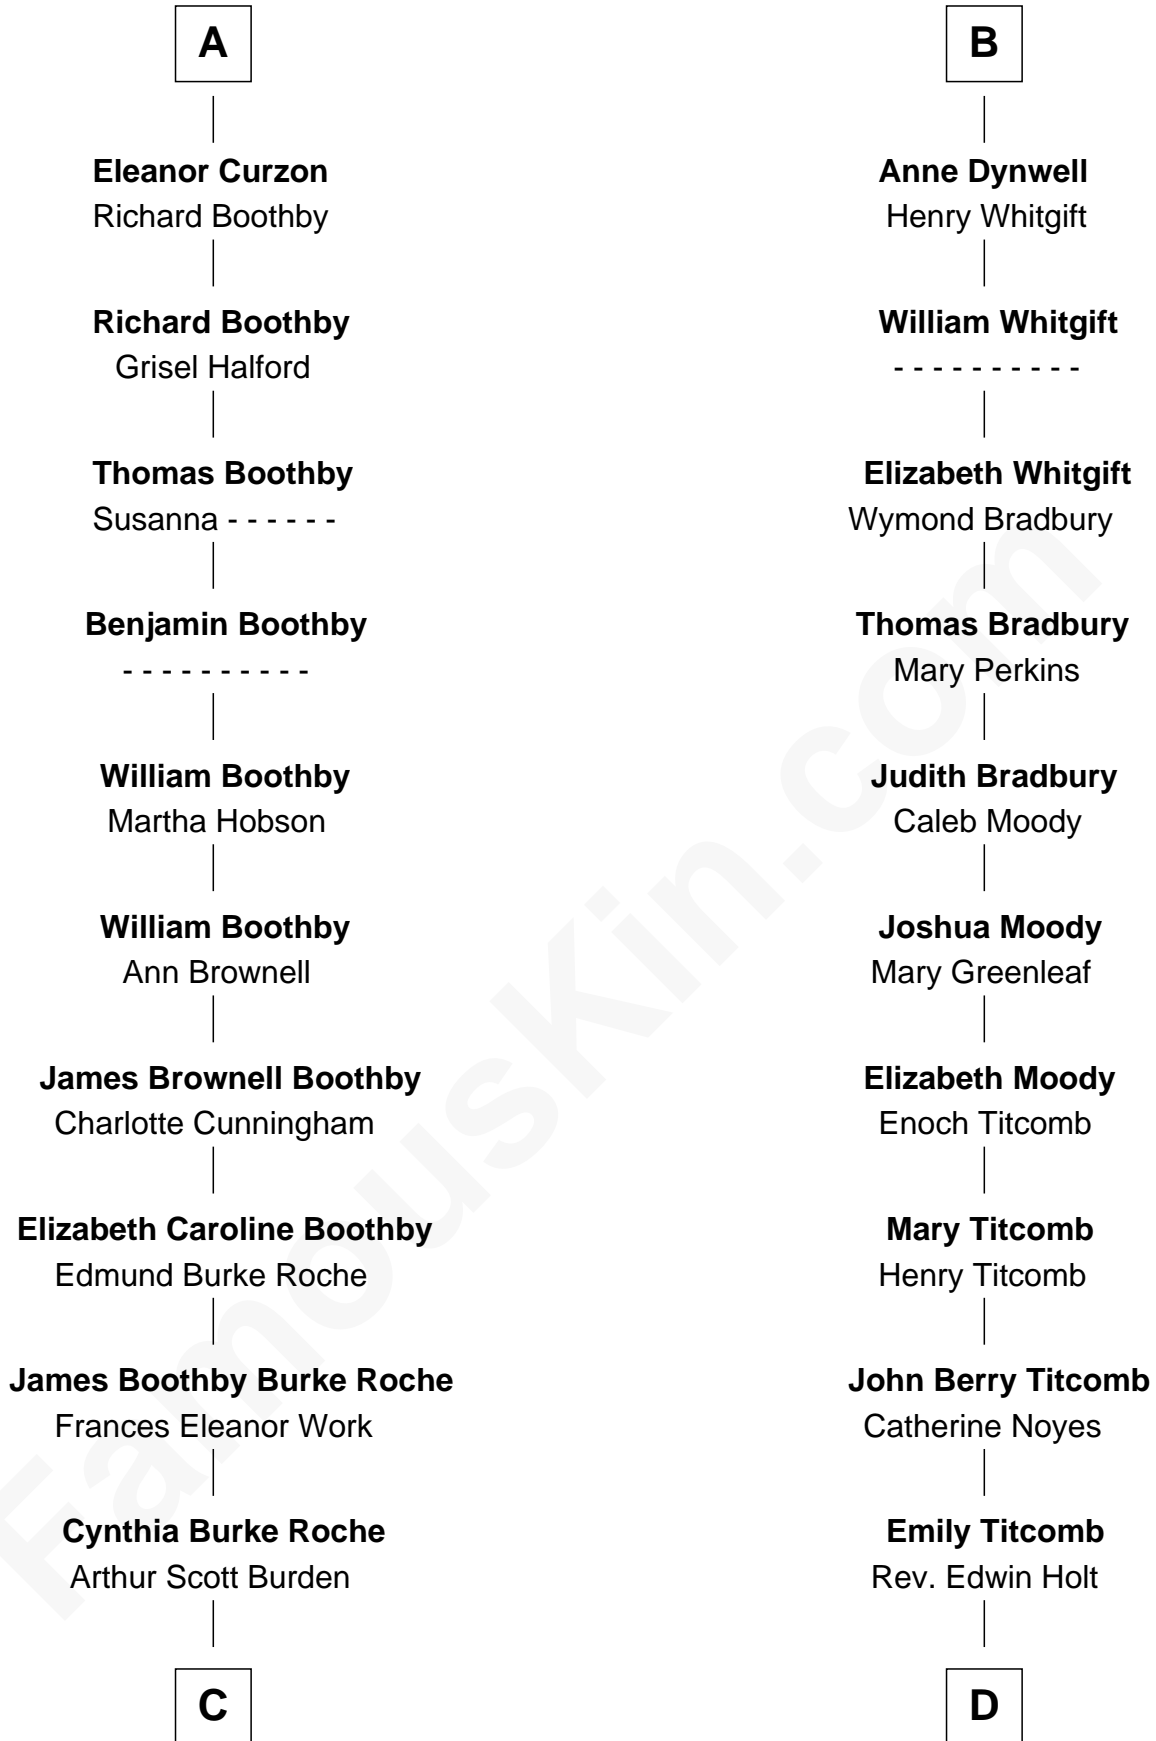

# FamousKin.com Relationship Chart of

**Oliver Platt**

*Movie Actor*

19th cousin 2 times removed of

**Linda Hamilton**

*TV and Movie Actress*

**Sir Thomas de Beauchamp**

Katherine de Mortimer

**C**

**Eileen Burden**  
Walter Maynard

**Sheila Maynard**  
Nicholas Platt

**Oliver Platt**  
*Movie Actor*

**D**

**Stephen P. Holt**  
Aurelia Morgan Grimes

**Taylor Holt**  
Frances Kyle

**Dr. Richard Huckstep Holt**  
Mildred Alberta Derby

**Barbara Kyle Holt**  
Dr. Carroll Stanford Hamilton

**Linda Hamilton**  
*TV and Movie Actress*