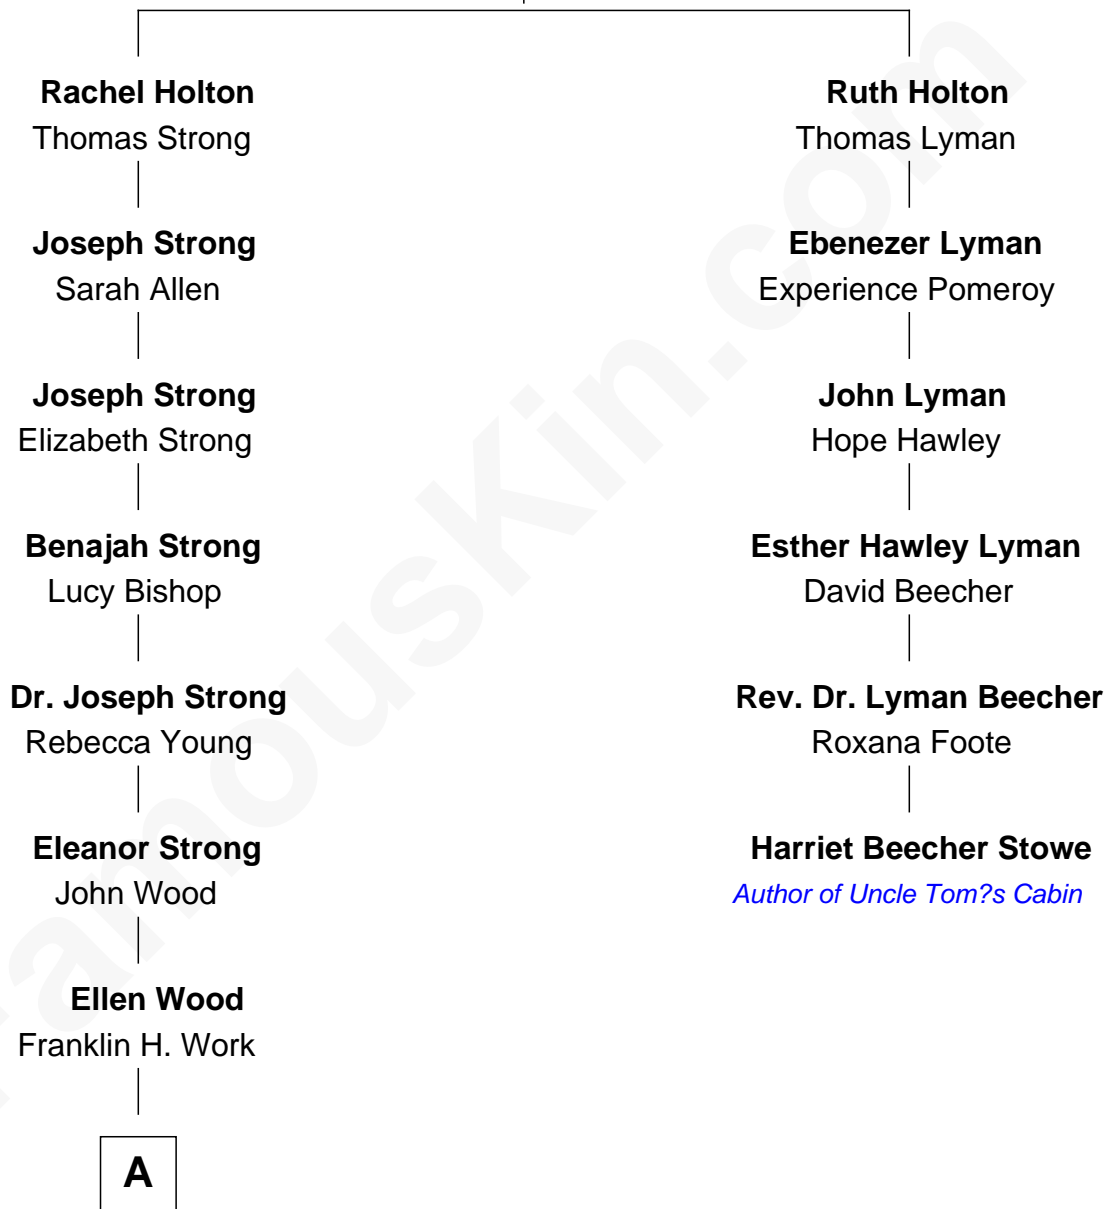

FamousKin.com Relationship Chart of

Oliver Platt

Movie Actor

5th cousin 6 times removed of

Harriet Beecher Stowe

Author of Uncle Tom's Cabin

William Holton

Mary - - - - -

A

—
Frances Eleanor Work
James Boothby Burke Roche

—
Cynthia Burke Roche
Arthur Scott Burden

—
Eileen Burden
Walter Maynard

—
Sheila Maynard
Nicholas Platt

—
Oliver Platt
Movie Actor