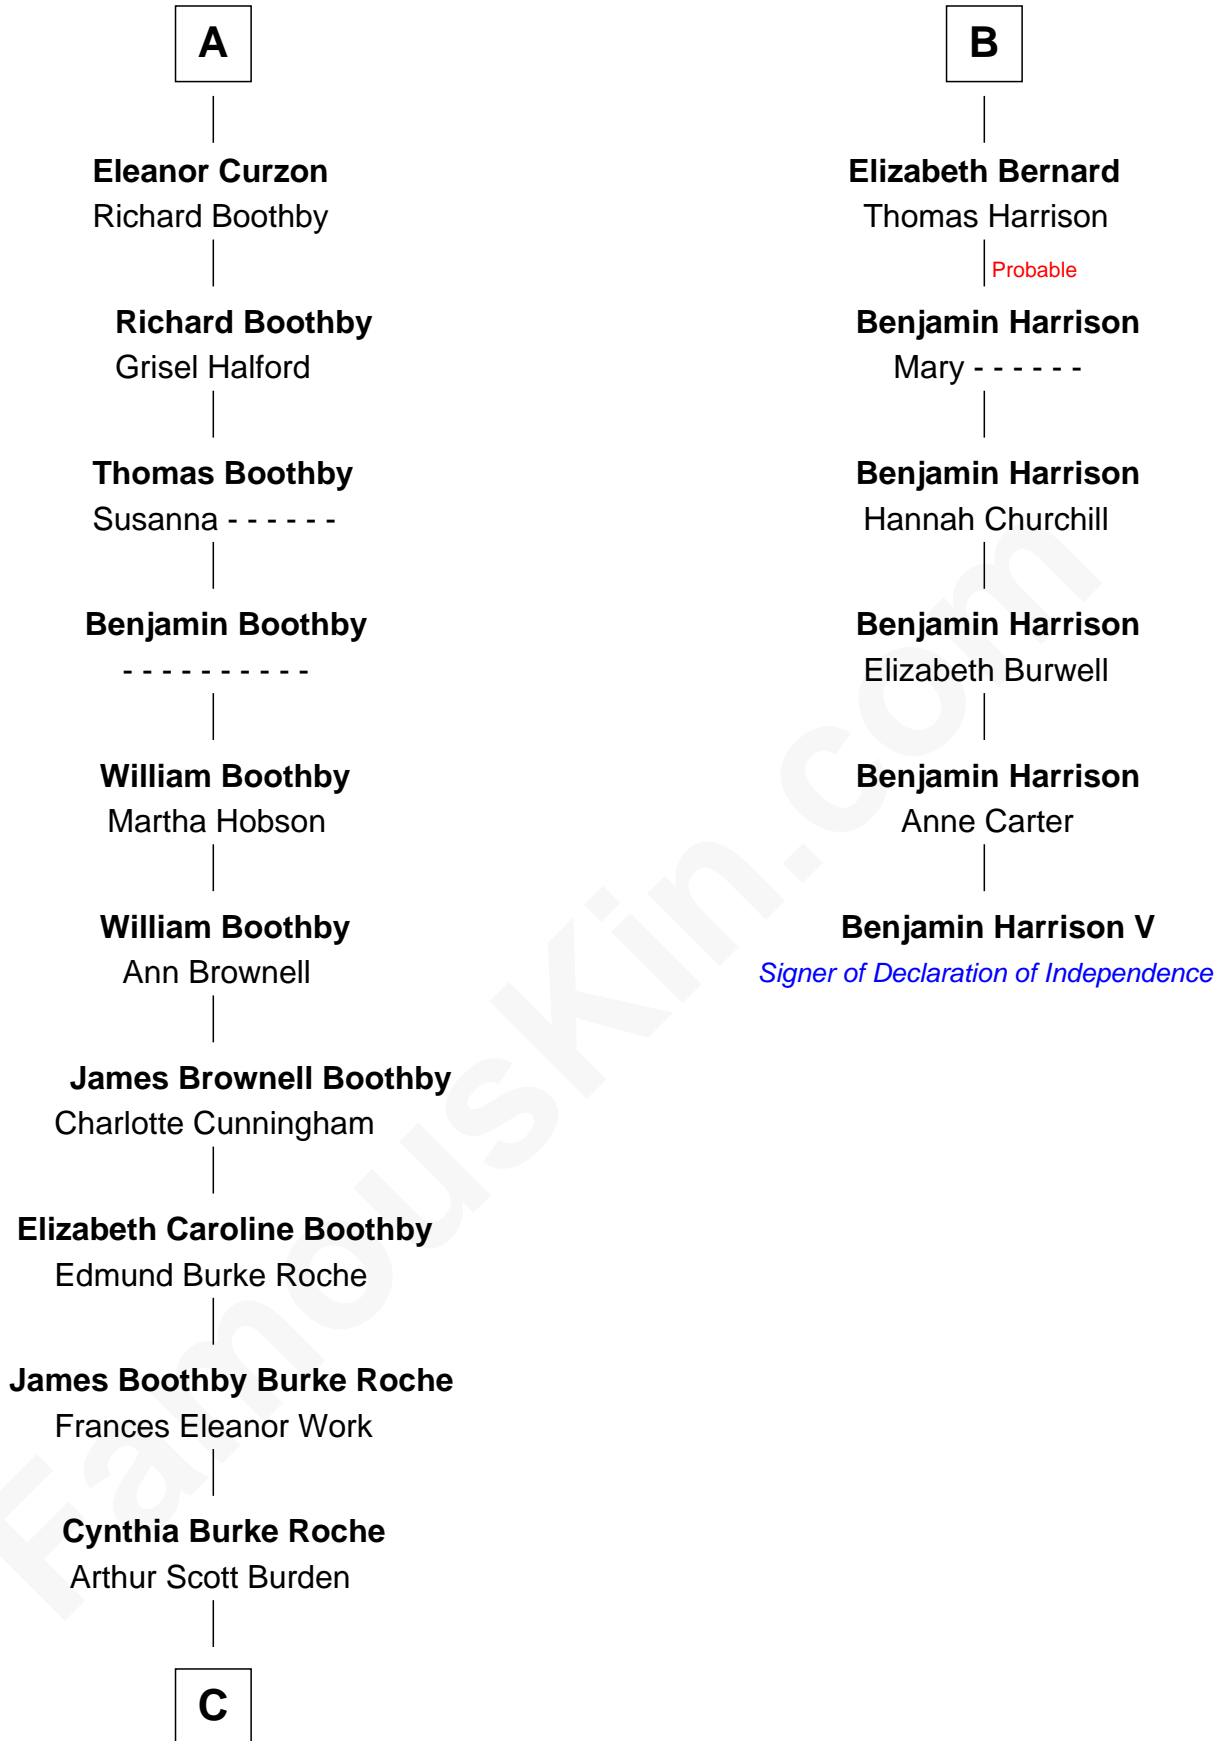

# FamousKin.com Relationship Chart of

**Oliver Platt**

*Movie Actor*

12th cousin 7 times removed of

**Benjamin Harrison V**

*Signer of the Declaration of Independence*

**John de Welles**

Maud de Roos

**Anne de Welles**

James Butler

**James Butler**

Joan Beauchamp

**Elizabeth Butler**

John Talbot

**Ann Talbot**

Sir Henry Vernon

Stephen le Scrope

**John le Scrope**

Elizabeth Chaworth

**Elizabeth le Scrope**

Sir Henry le Scrope

**Margaret Scrope**

John Bernard

**John Bernard**

Margaret Daundelyn

**John Bernard**

Cecily Muscote

**Francis Bernard**

Alice Hazlewood

**B**

**C**

**Eileen Burden**  
Walter Maynard