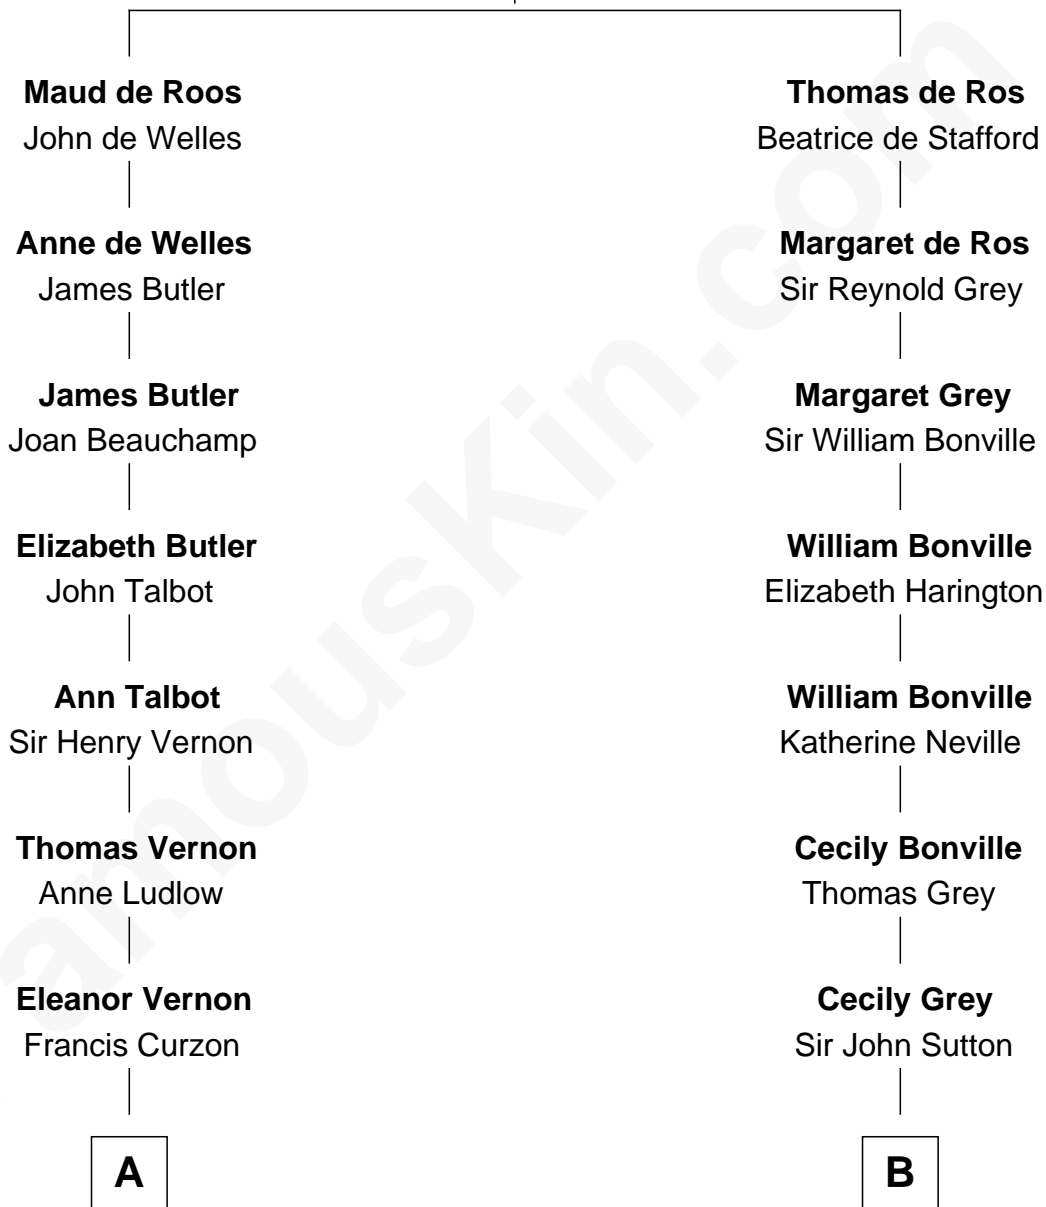

FamousKin.com Relationship Chart of

Oliver Platt

Movie Actor

17th cousin 3 times removed of

William Marsh Rice

Founder of Rice University

Sir William de Ros
Margery de Badlesmere

C

—
Cynthia Burke Roche

Arthur Scott Burden

—
Eileen Burden

Walter Maynard

—
Sheila Maynard

Nicholas Platt

—
Oliver Platt

Movie Actor