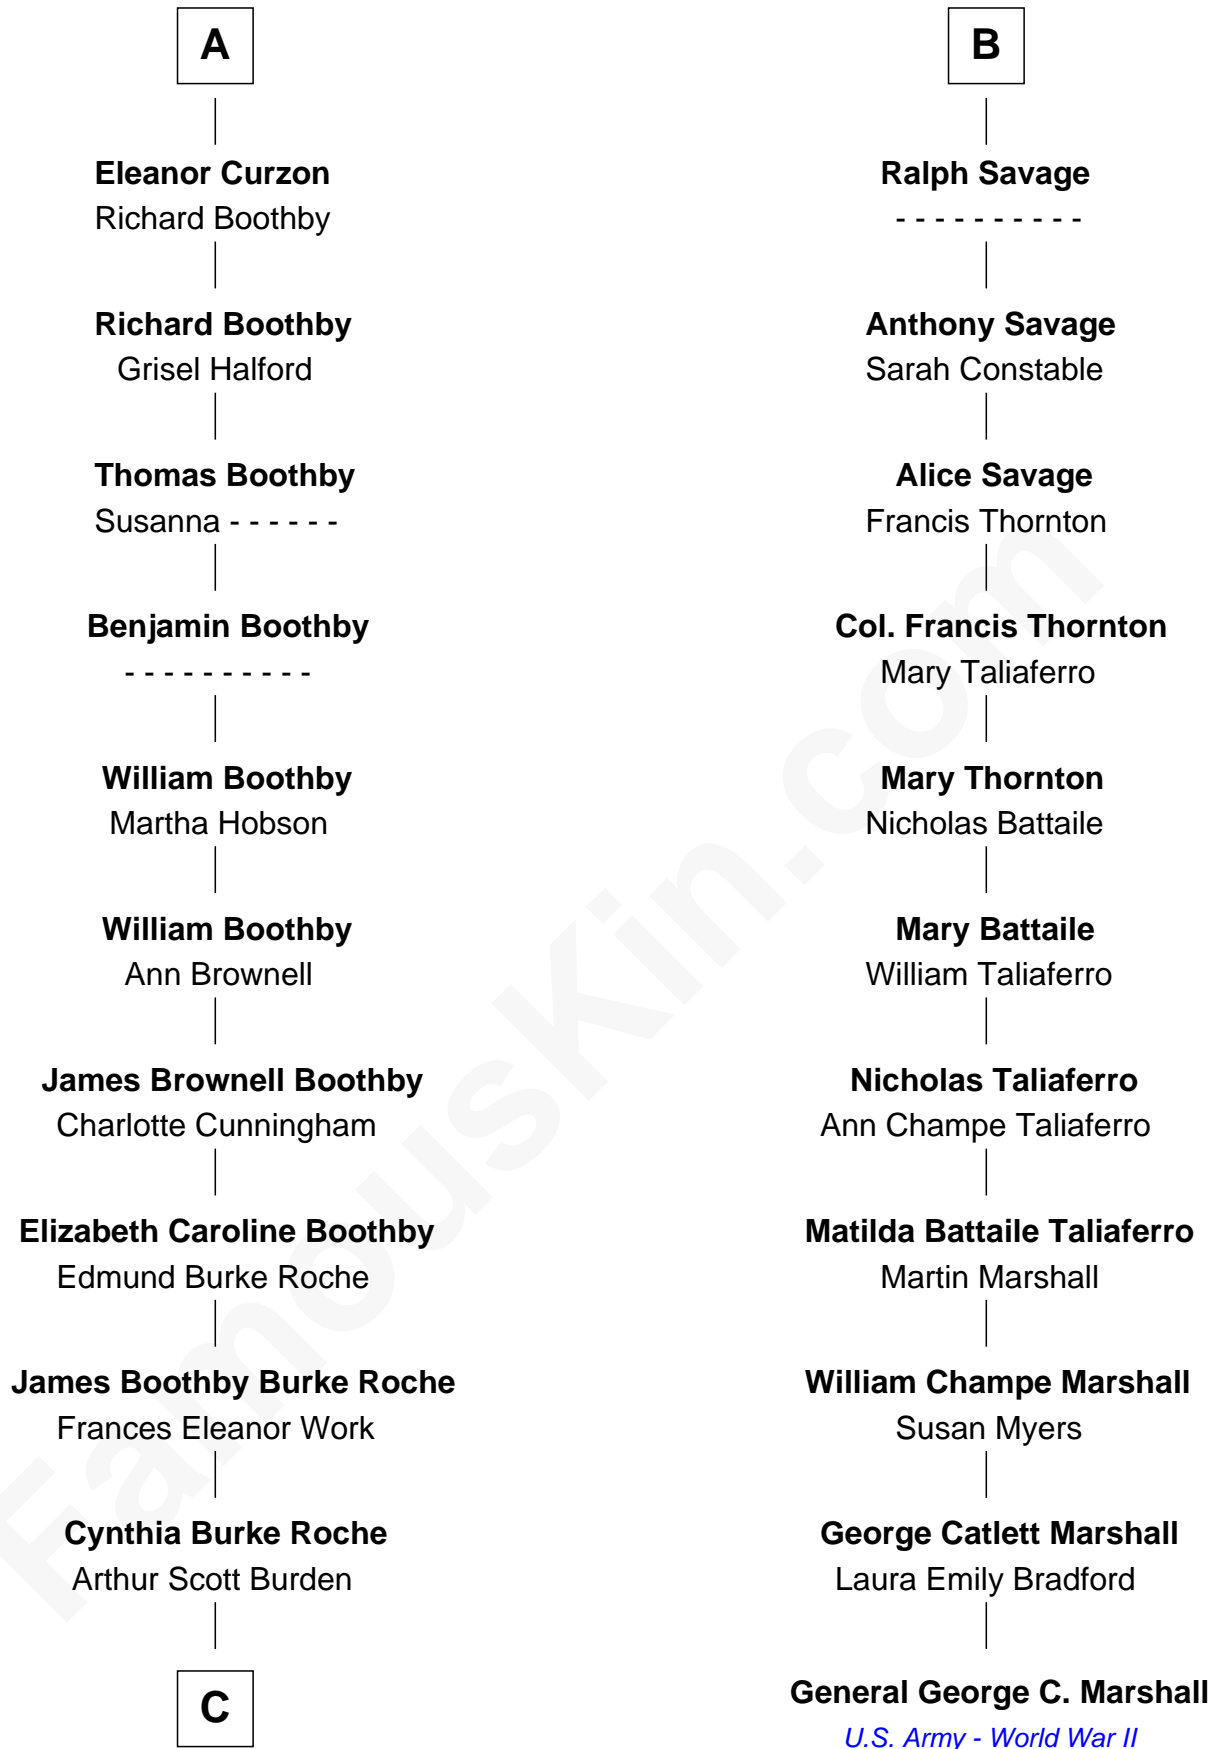

FamousKin.com Relationship Chart of

Oliver Platt
Movie Actor

17th cousin 2 times removed of

General George C. Marshall
Author of "The Marshall Plan"

Sir Richard Fitzalan
Elizabeth de Bohun

Joan Fitzalan
Sir William Beauchamp

Elizabeth Fitzalan
Sir Robert Goushill

Joan Beauchamp
James Butler

Joan Goushill
Sir Thomas Stanley

Elizabeth Butler
John Talbot

Katherine Stanley
Sir John Savage

Ann Talbot
Sir Henry Vernon

Sir Christopher Savage
Anne Stanley

Thomas Vernon
Anne Ludlow

Sir Christopher Savage
Anne Lygon

Eleanor Vernon
Francis Curzon

Francis Savage
Anne Sheldon

John Curzon
Millicent Sacheverell

Walter Savage
Elizabeth Hall

A

B