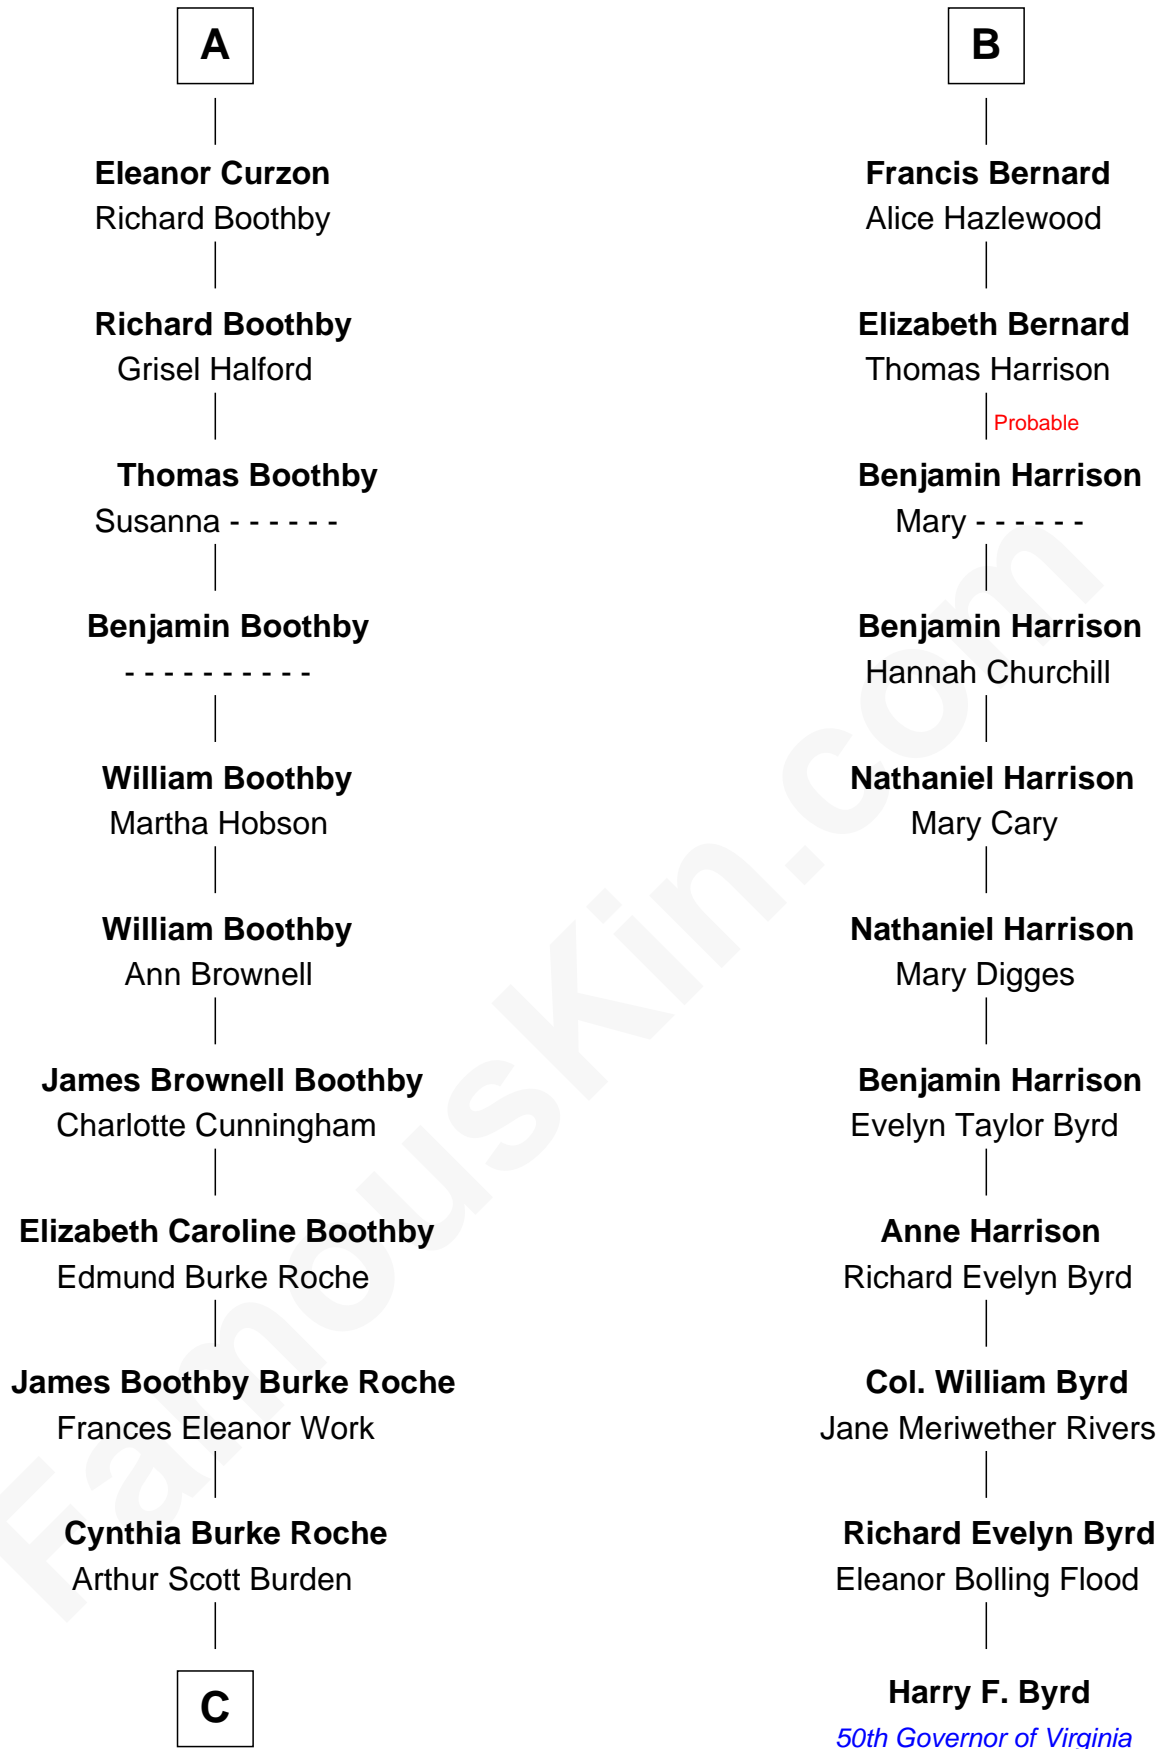

# FamousKin.com Relationship Chart of

**Oliver Platt**  
*Movie Actor*

17th cousin 2 times removed of

**Harry F. Byrd**  
*50th Governor of Virginia*

**Sir Thomas de Beauchamp**  
Katherine de Mortimer

**Sir William Beauchamp**

Joan Fitzalan

**Joan Beauchamp**

James Butler

**Elizabeth Butler**

John Talbot

**Ann Talbot**

Sir Henry Vernon

**Thomas Vernon**

**Margaret de Stafford**

Sir Ralph Neville

**Margaret de Neville**

Sir Richard Scrope

**Sir Henry le Scrope**

Elizabeth le Scrope

**Margaret Scrope**

John Bernard

**John Bernard**

Margaret Daundelyn

**John Bernard**

Cecily Muscote

**B**

**C**

**Eileen Burden**  
Walter Maynard

**Sheila Maynard**  
Nicholas Platt