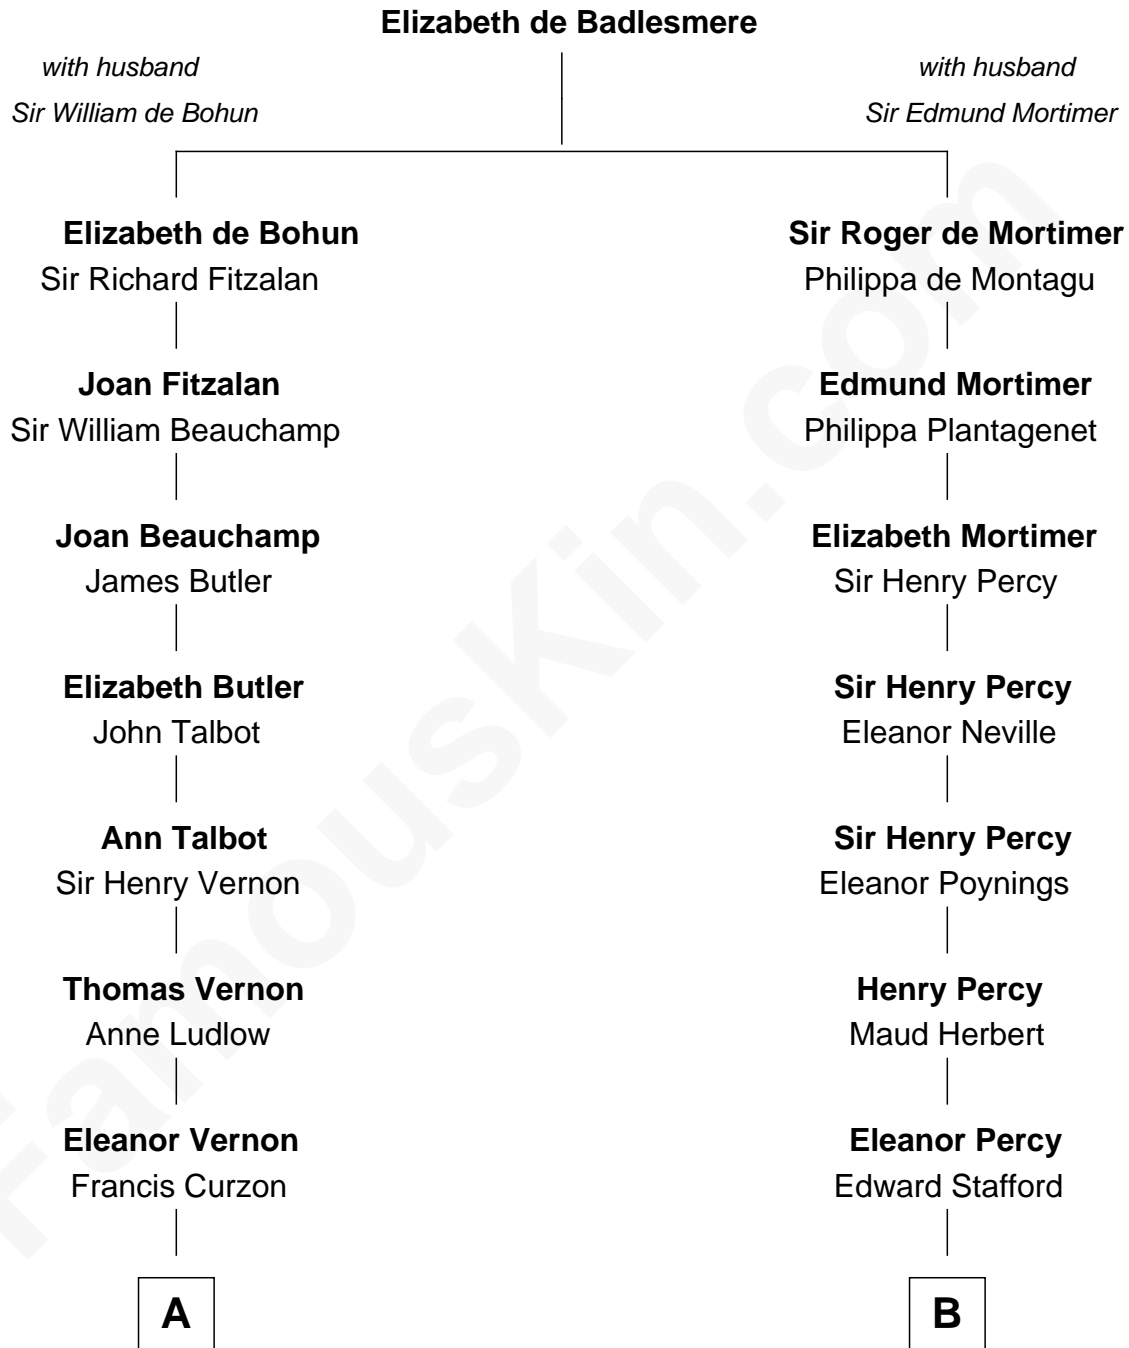

FamousKin.com Relationship Chart of

Oliver Platt

Movie Actor

20th cousin of

Harry F. Byrd

50th Governor of Virginia

C

Cynthia Burke Roche

Arthur Scott Burden

Eileen Burden

Walter Maynard

Sheila Maynard

Nicholas Platt

Oliver Platt

Movie Actor

D