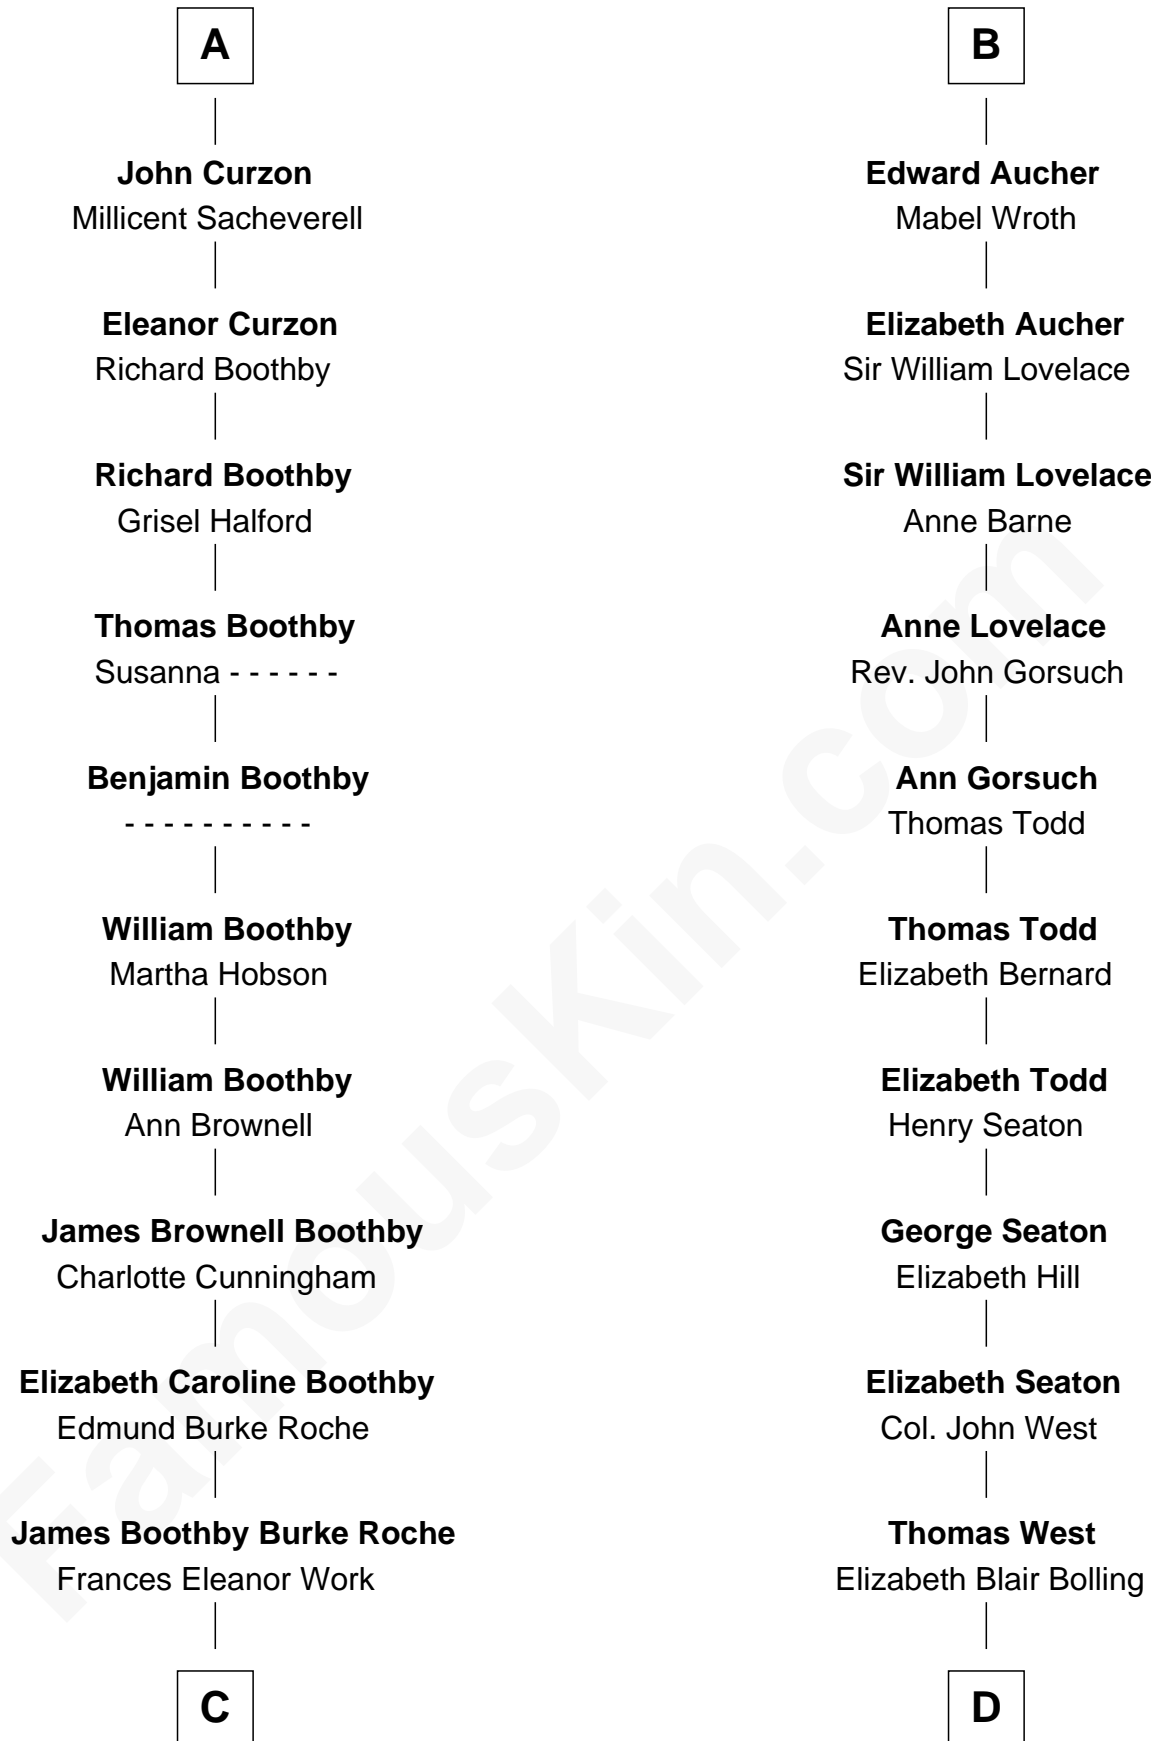

FamousKin.com Relationship Chart of

Oliver Platt
Movie Actor

20th cousin 1 time removed of

Harry F. Byrd
50th Governor of Virginia

C

Cynthia Burke Roche

Arthur Scott Burden

Eileen Burden

Walter Maynard

Sheila Maynard

Nicholas Platt

Oliver Platt

Movie Actor

D

Eliza Bolling West

Dr. Joel Walker Flood

Col. Henry De La Warr Flood

Mary Elizabeth Trent

Joel Walker Flood

Ella Faulkner

Eleanor Bolling Flood

Richard Evelyn Byrd

Harry F. Byrd

50th Governor of Virginia