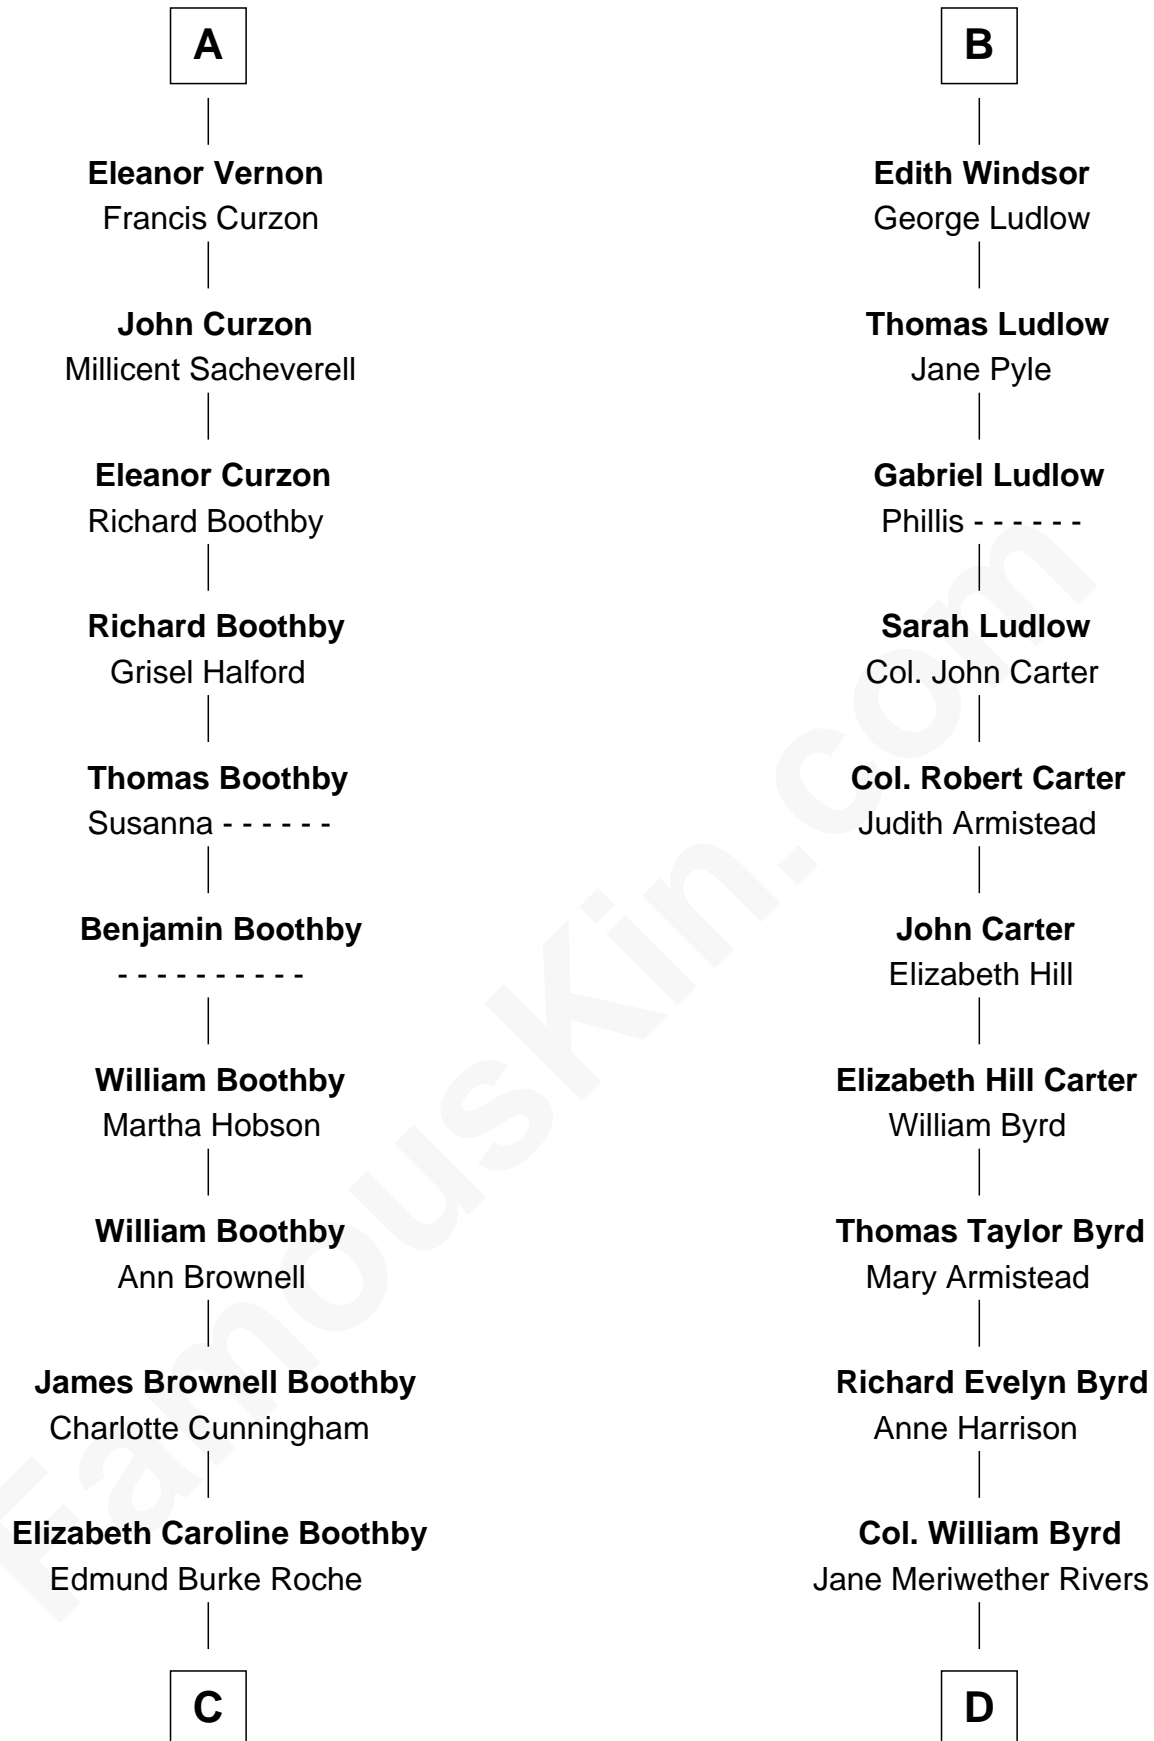

FamousKin.com Relationship Chart of

Oliver Platt
Movie Actor

18th cousin 3 times removed of

Harry F. Byrd
50th Governor of Virginia

Humphrey de Bohun
Elizabeth Plantagenet

Eleanor de Bohun
Sir James le Boteler

James le Boteler
Elizabeth Darcy

James Butler
Anne de Welles

James Butler
Joan Beauchamp

Elizabeth Butler
John Talbot

Ann Talbot
Sir Henry Vernon

Thomas Vernon
Anne Ludlow

A

Margaret de Bohun
Sir Hugh de Courtnay

Elizabeth de Courtnay
Sir Andrew Luttrell

Sir Hugh Luttrell
Catherine de Beaumont

Elizabeth Luttrell
John Stratton

Elizabeth Stratton
John Andrews

Elizabeth Andrews
Sir Thomas de Windsor

Sir Andrews de Windsor
Elizabeth Blount

B

C

James Boothby Burke Roche

Frances Eleanor Work

Cynthia Burke Roche

Arthur Scott Burden

Eileen Burden

Walter Maynard