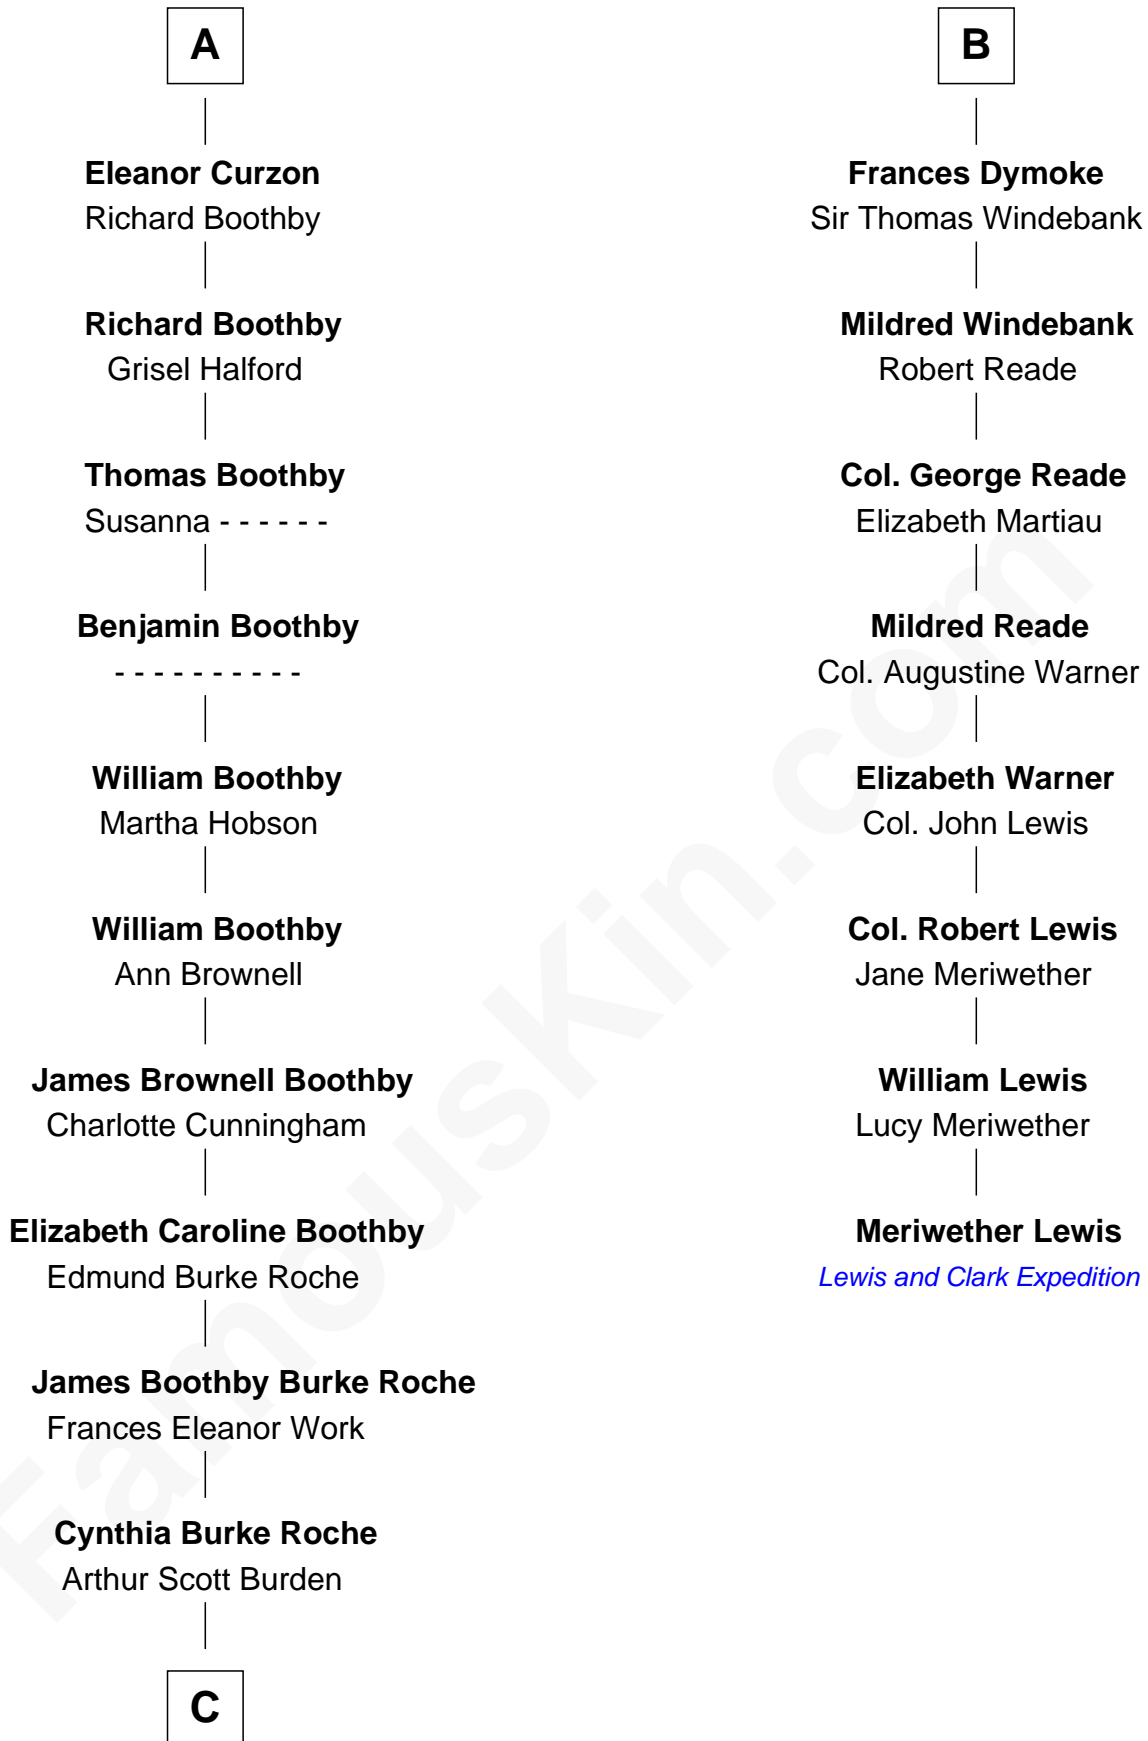

FamousKin.com
Relationship Chart of
Oliver Platt
Movie Actor

14th cousin 5 times removed of
Meriwether Lewis
Lewis and Clark Expedition

Sir Thomas de Beauchamp
 Katherine de Mortimer

Sir William Beauchamp

Anne Ludlow

Eleanor Vernon

Francis Curzon

John Curzon

Millicent Sacheverell

A

Maud de Beauchamp

Sir Roger de Clifford

Katherine de Clifford

Sir Ralph de Greystoke

Maud de Greystoke

Eudo de Welles

Sir Lionel de Welles

Joan de Waterton

Margaret de Welles

Sir Thomas Dymoke

Sir Robert Dymoke

Ann Sparrow

Sir Edward Dymoke

Anne Talboys

B

C

Eileen Burden
Walter Maynard

Sheila Maynard
Nicholas Platt