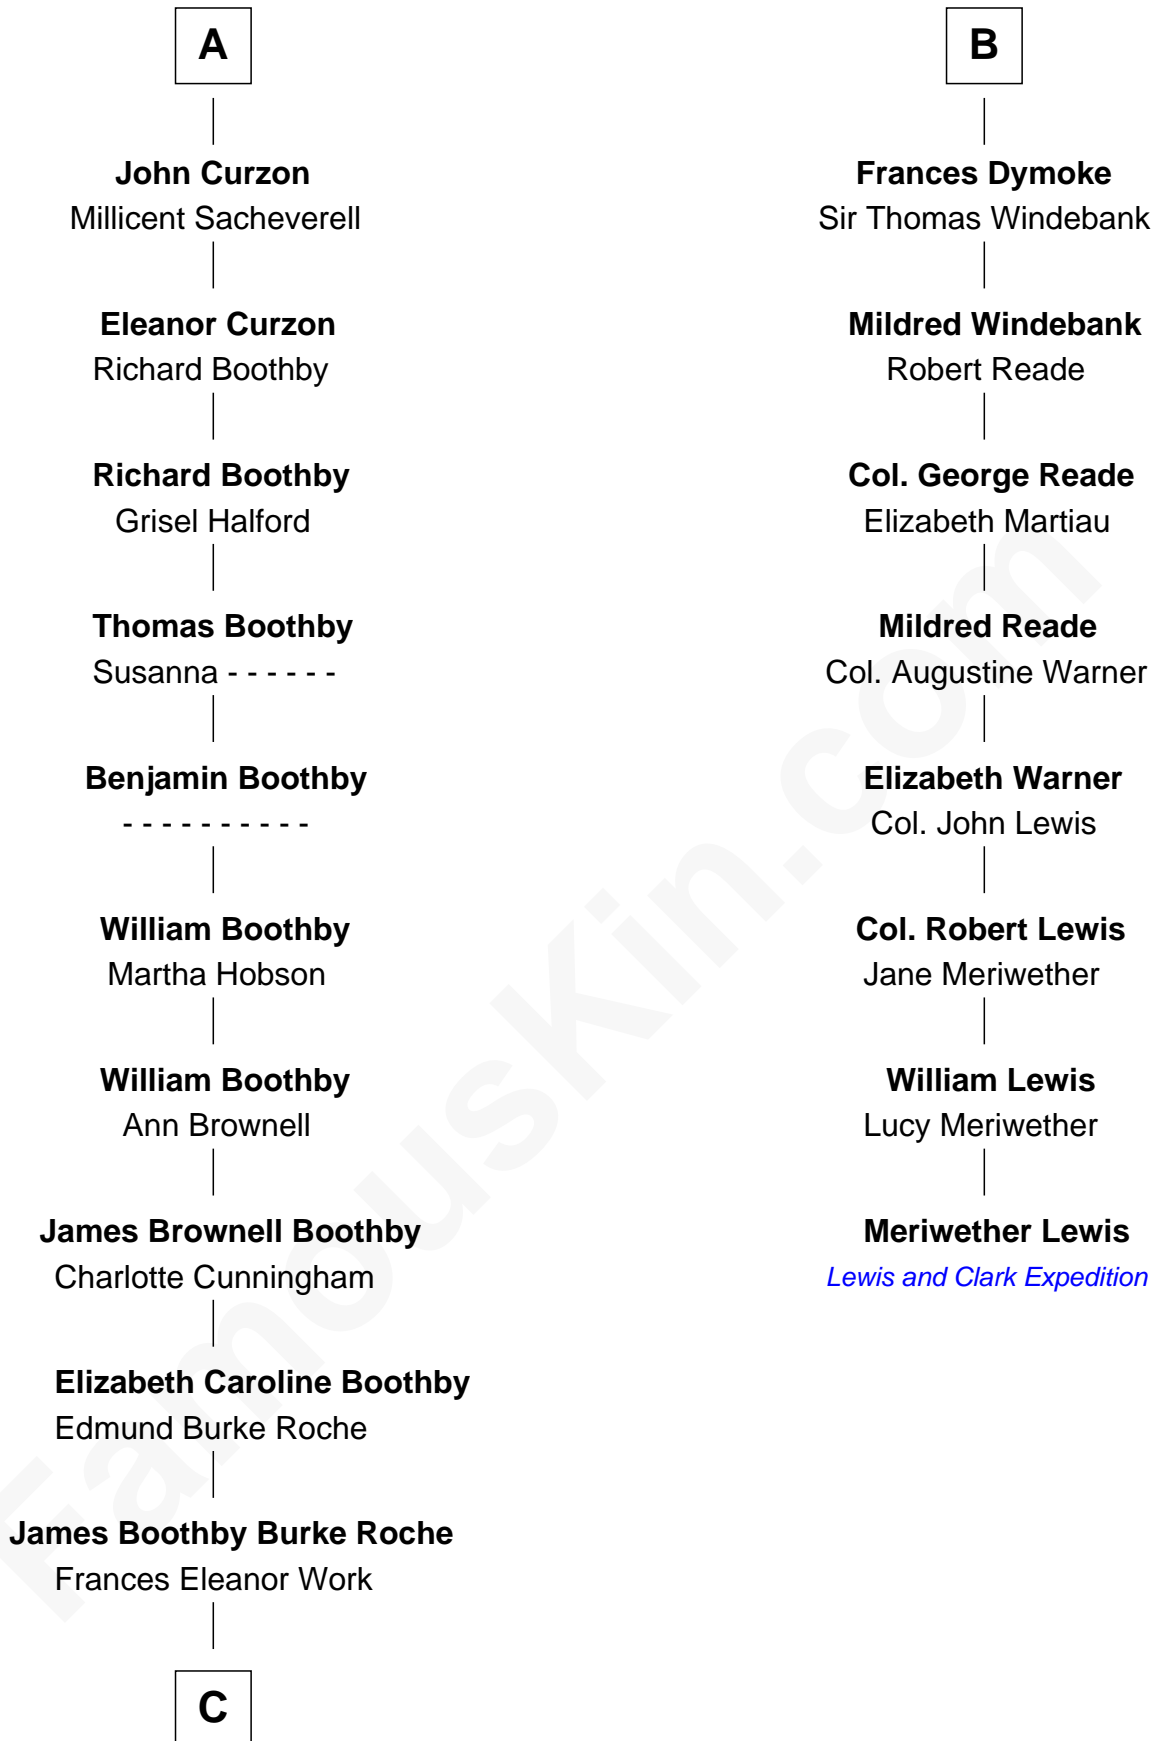

FamousKin.com Relationship Chart of

Oliver Platt
Movie Actor

14th cousin 6 times removed of

Meriwether Lewis
Lewis and Clark Expedition

Edward III, King of England
Philippa of Hainault

C

—
Cynthia Burke Roche

Arthur Scott Burden

—
Eileen Burden

Walter Maynard

—
Sheila Maynard

Nicholas Platt

—
Oliver Platt

Movie Actor

FamousKin.com