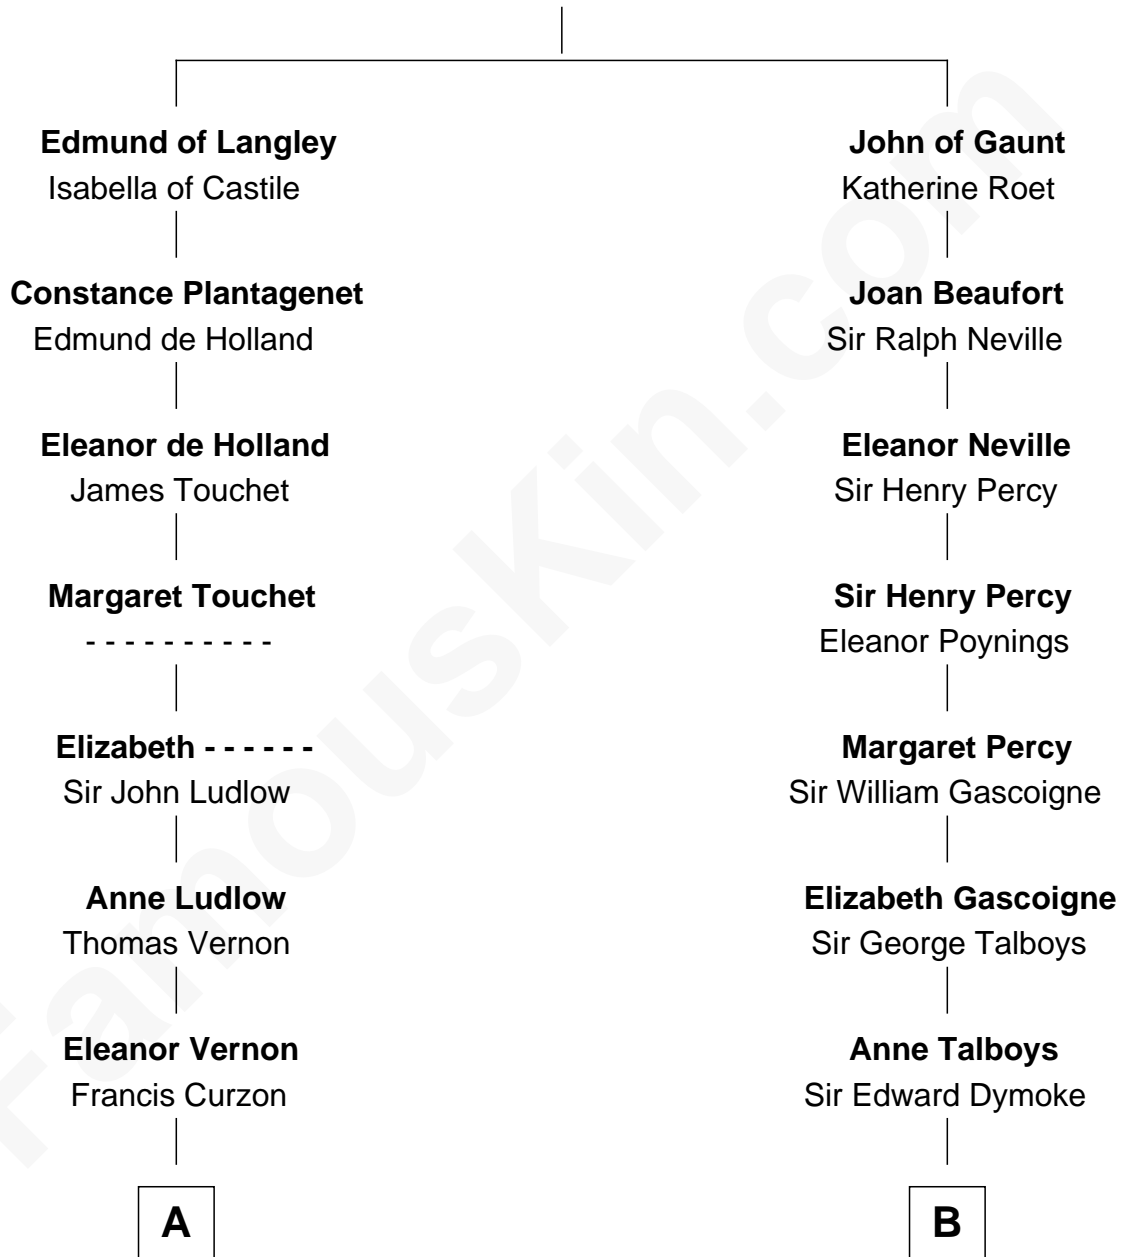

FamousKin.com Relationship Chart of

Oliver Platt
Movie Actor

14th cousin 6 times removed of

Meriwether Lewis
Lewis and Clark Expedition

Edward III, King of England
Philippa of Hainault

C

—
Cynthia Burke Roche

Arthur Scott Burden

—
Eileen Burden

Walter Maynard

—
Sheila Maynard

Nicholas Platt

—
Oliver Platt

Movie Actor

FamousKin.com