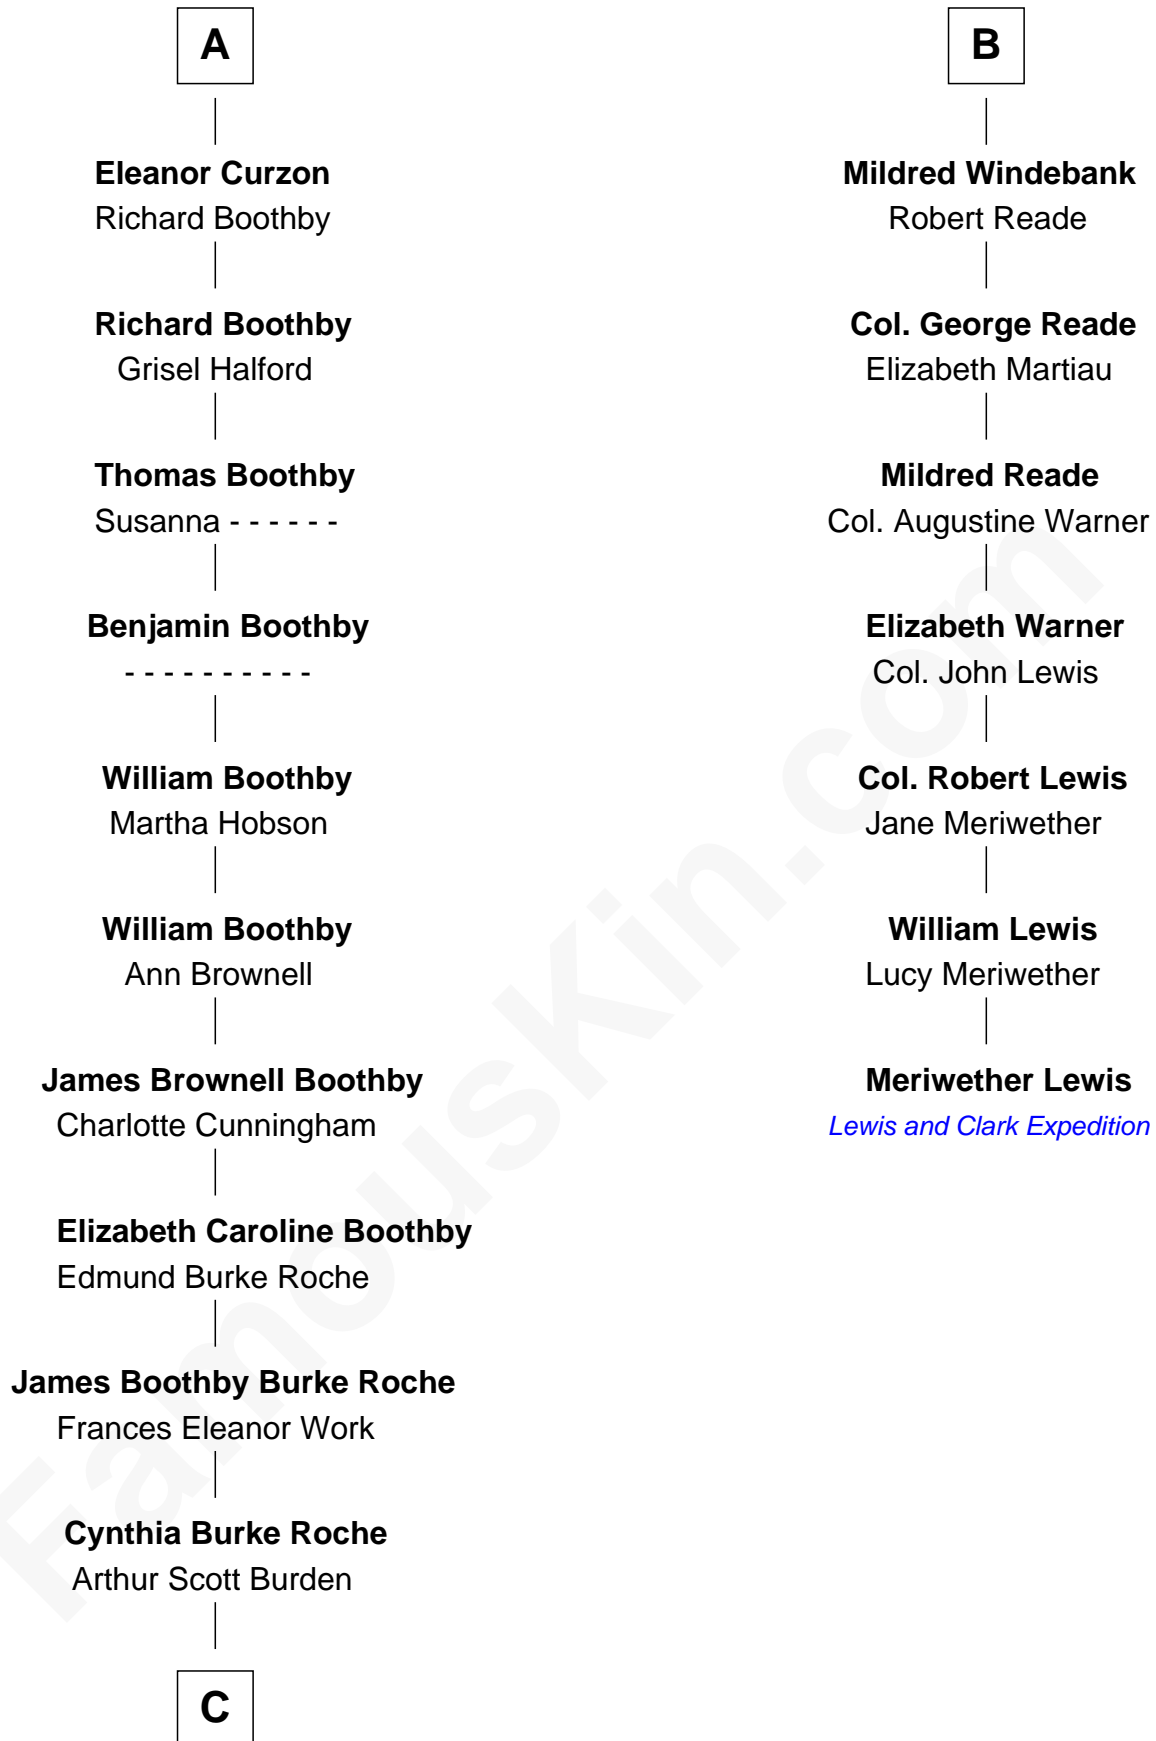

FamousKin.com Relationship Chart of

Oliver Platt

Movie Actor

13th cousin 6 times removed of

Meriwether Lewis

Lewis and Clark Expedition

John de Welles

Maud de Roos

C

—
Eileen Burden
Walter Maynard

—
Sheila Maynard
Nicholas Platt

—
Oliver Platt
Movie Actor

FamousKin.com