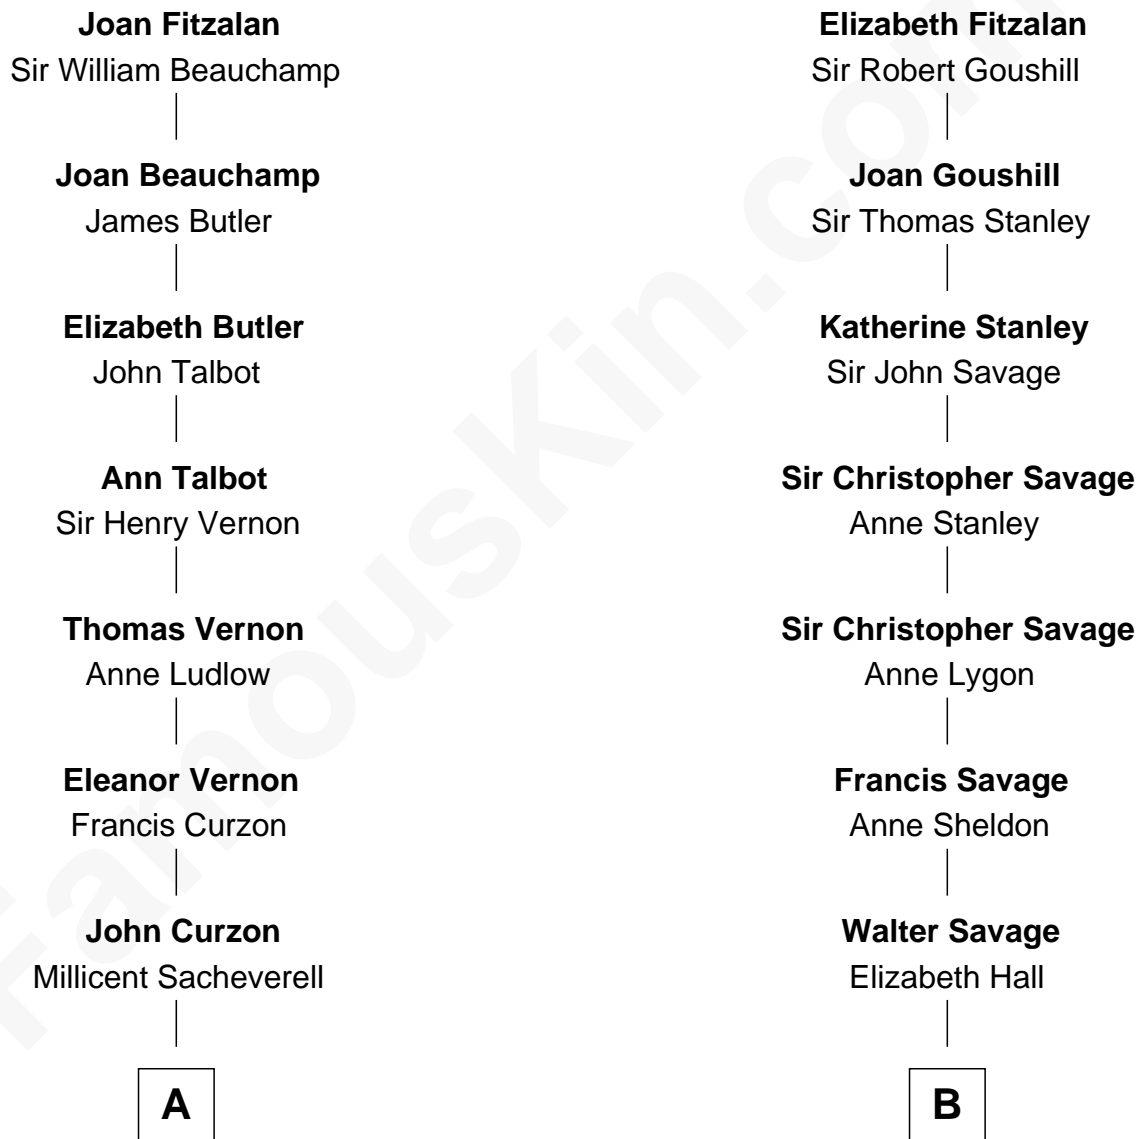

FamousKin.com Relationship Chart of

Oliver Platt

Movie Actor

13th cousin 6 times removed of

Meriwether Lewis

Lewis and Clark Expedition

Sir Richard Fitzalan

Elizabeth de Bohun

C

Eileen Burden
Walter Maynard

Sheila Maynard
Nicholas Platt

Oliver Platt
Movie Actor

FamousKin.com