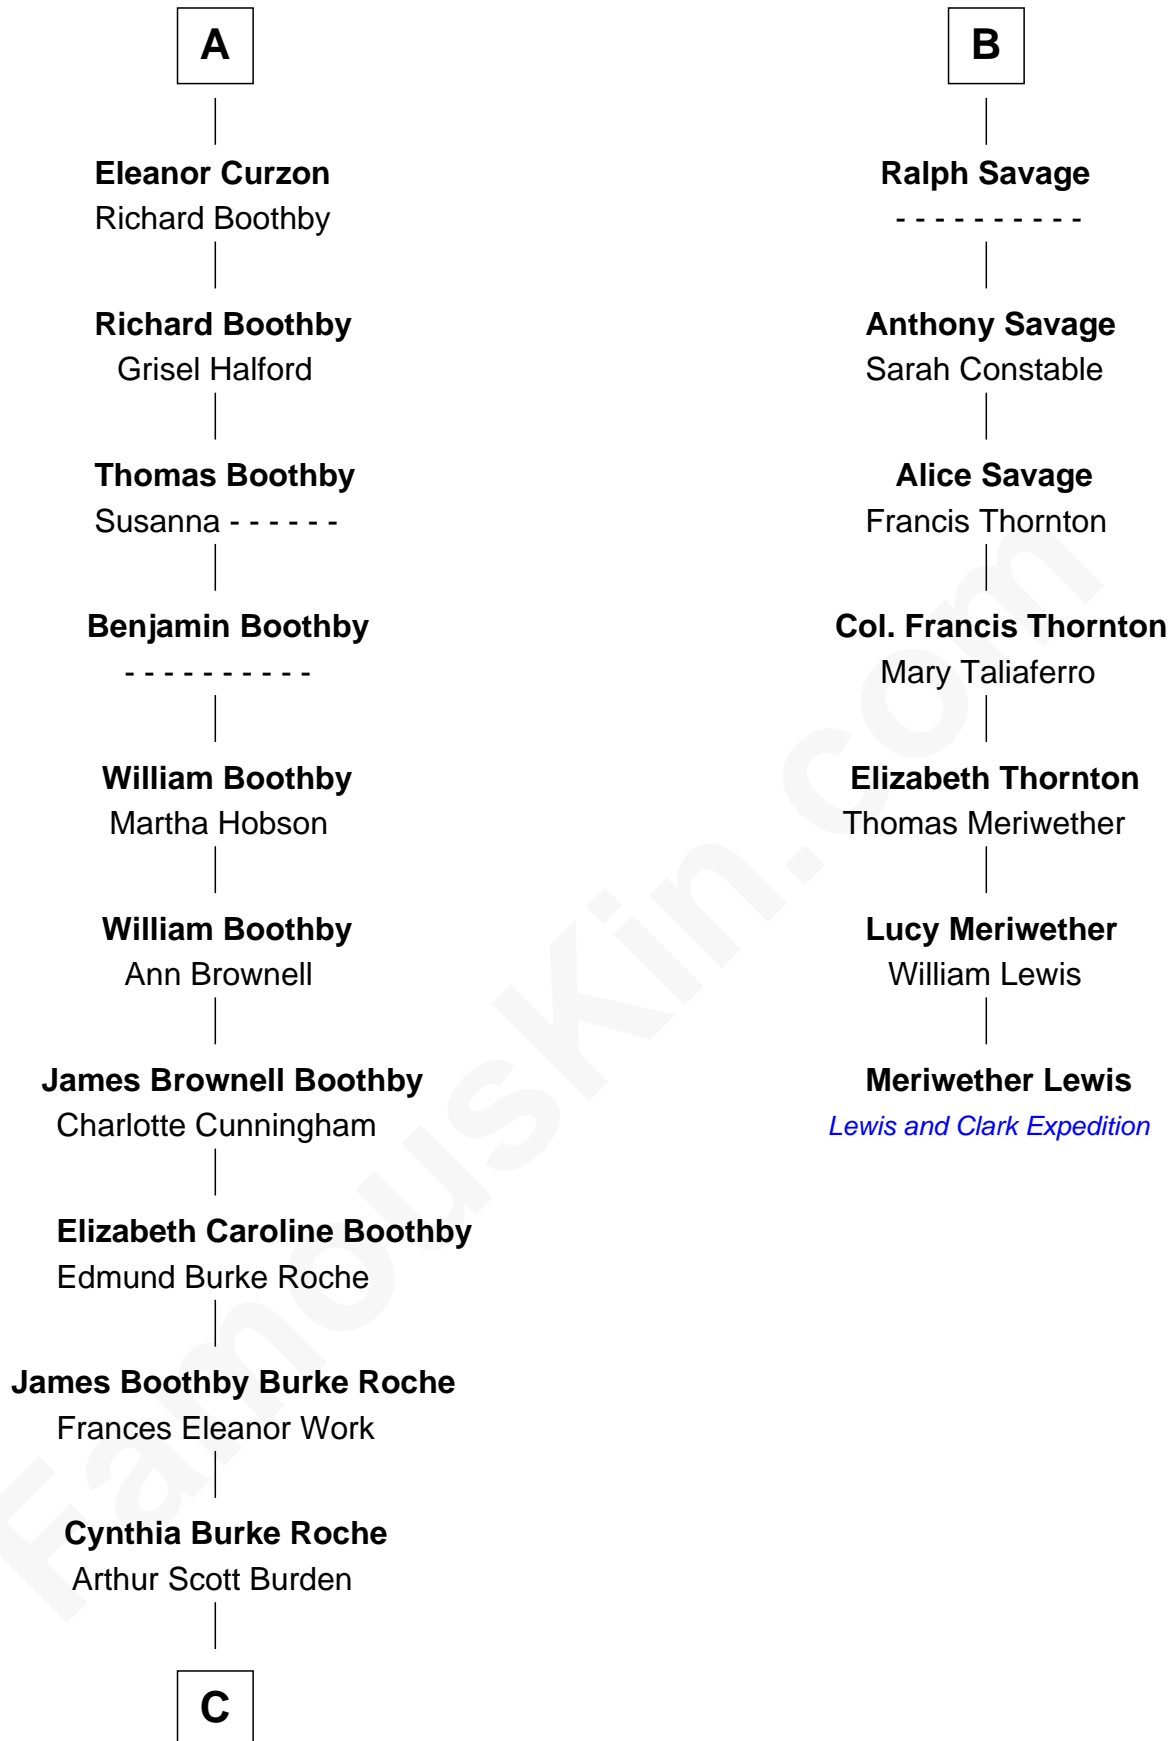

FamousKin.com Relationship Chart of

Oliver Platt

Movie Actor

13th cousin 6 times removed of

Meriwether Lewis

Lewis and Clark Expedition

Sir Richard Fitzalan

Elizabeth de Bohun

C

Eileen Burden
Walter Maynard

Sheila Maynard
Nicholas Platt

Oliver Platt
Movie Actor

FamousKin.com