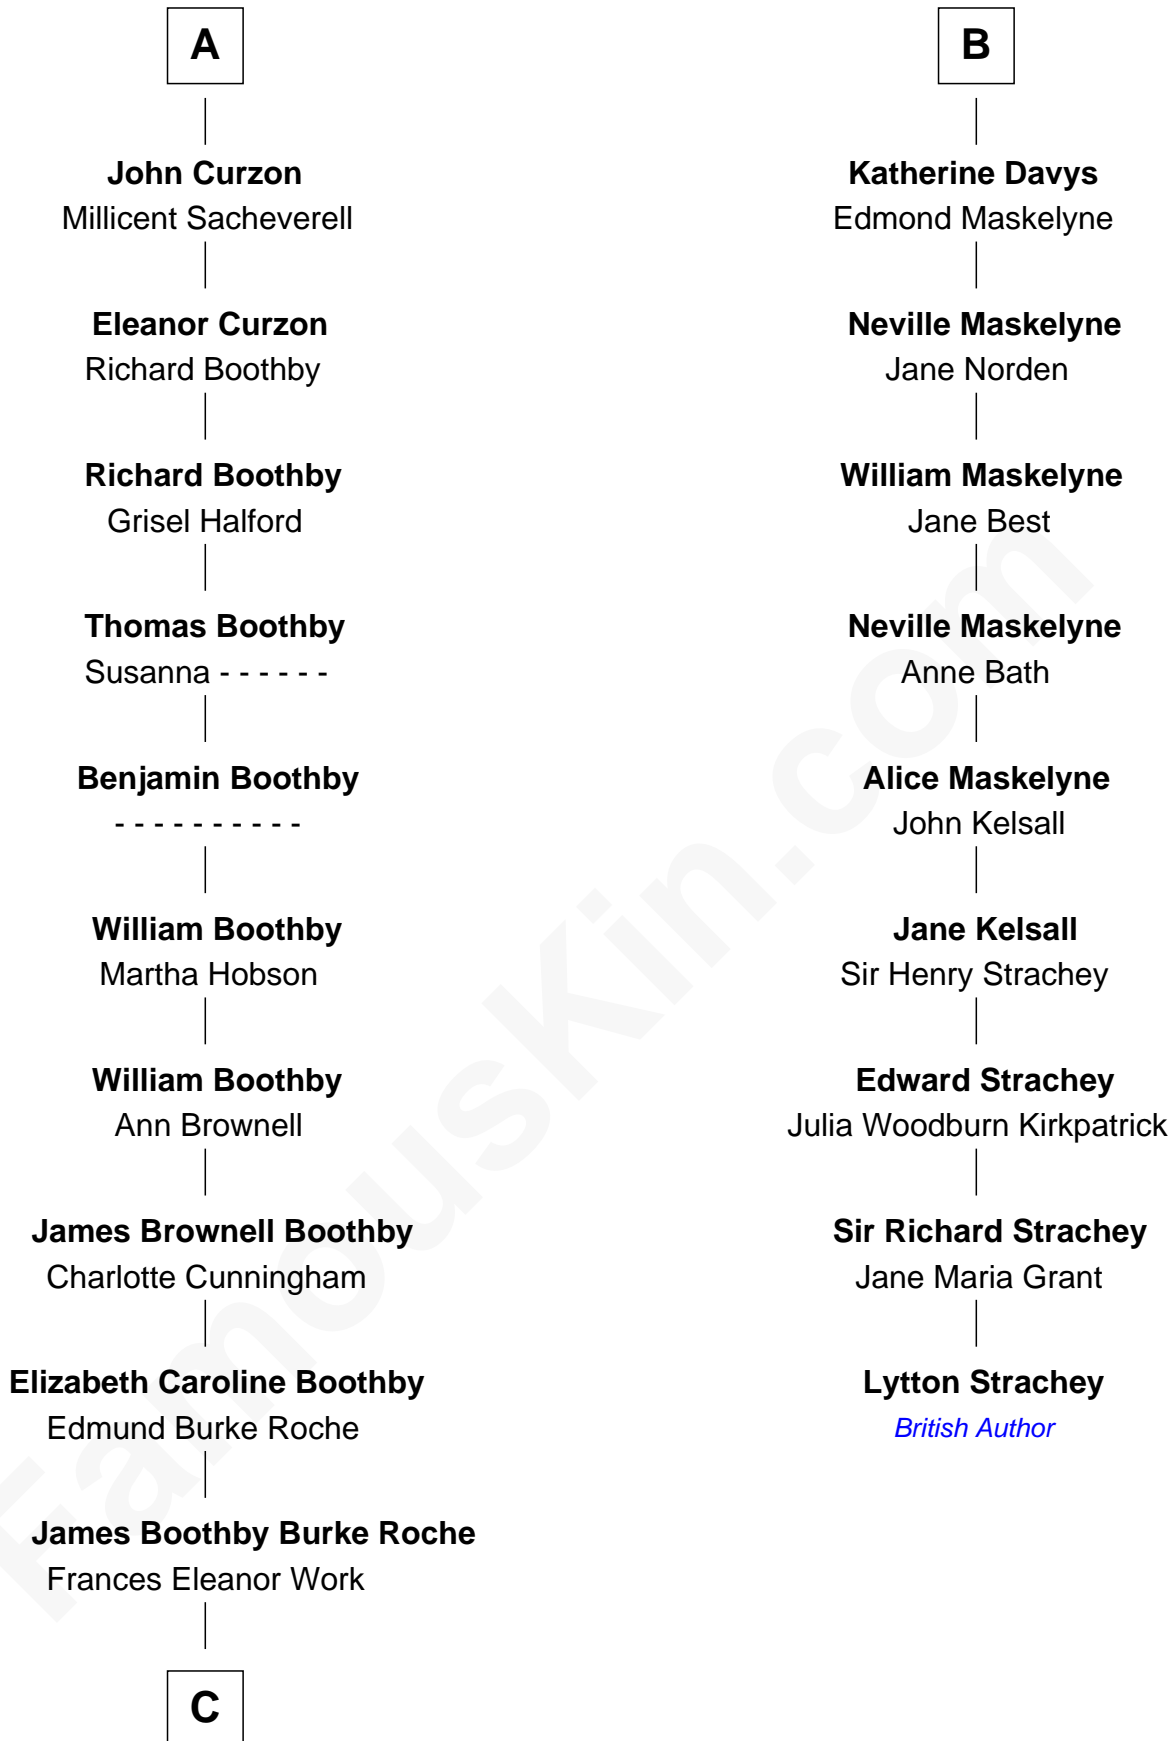

FamousKin.com
Relationship Chart of
Oliver Platt
Movie Actor

15th cousin 5 times removed of

Lytton Strachey
Author and Co-Founder of Bloomsbury Group

C

—
Cynthia Burke Roche

Arthur Scott Burden

—
Eileen Burden

Walter Maynard

—
Sheila Maynard

Nicholas Platt

—
Oliver Platt

Movie Actor

FamousKin.com