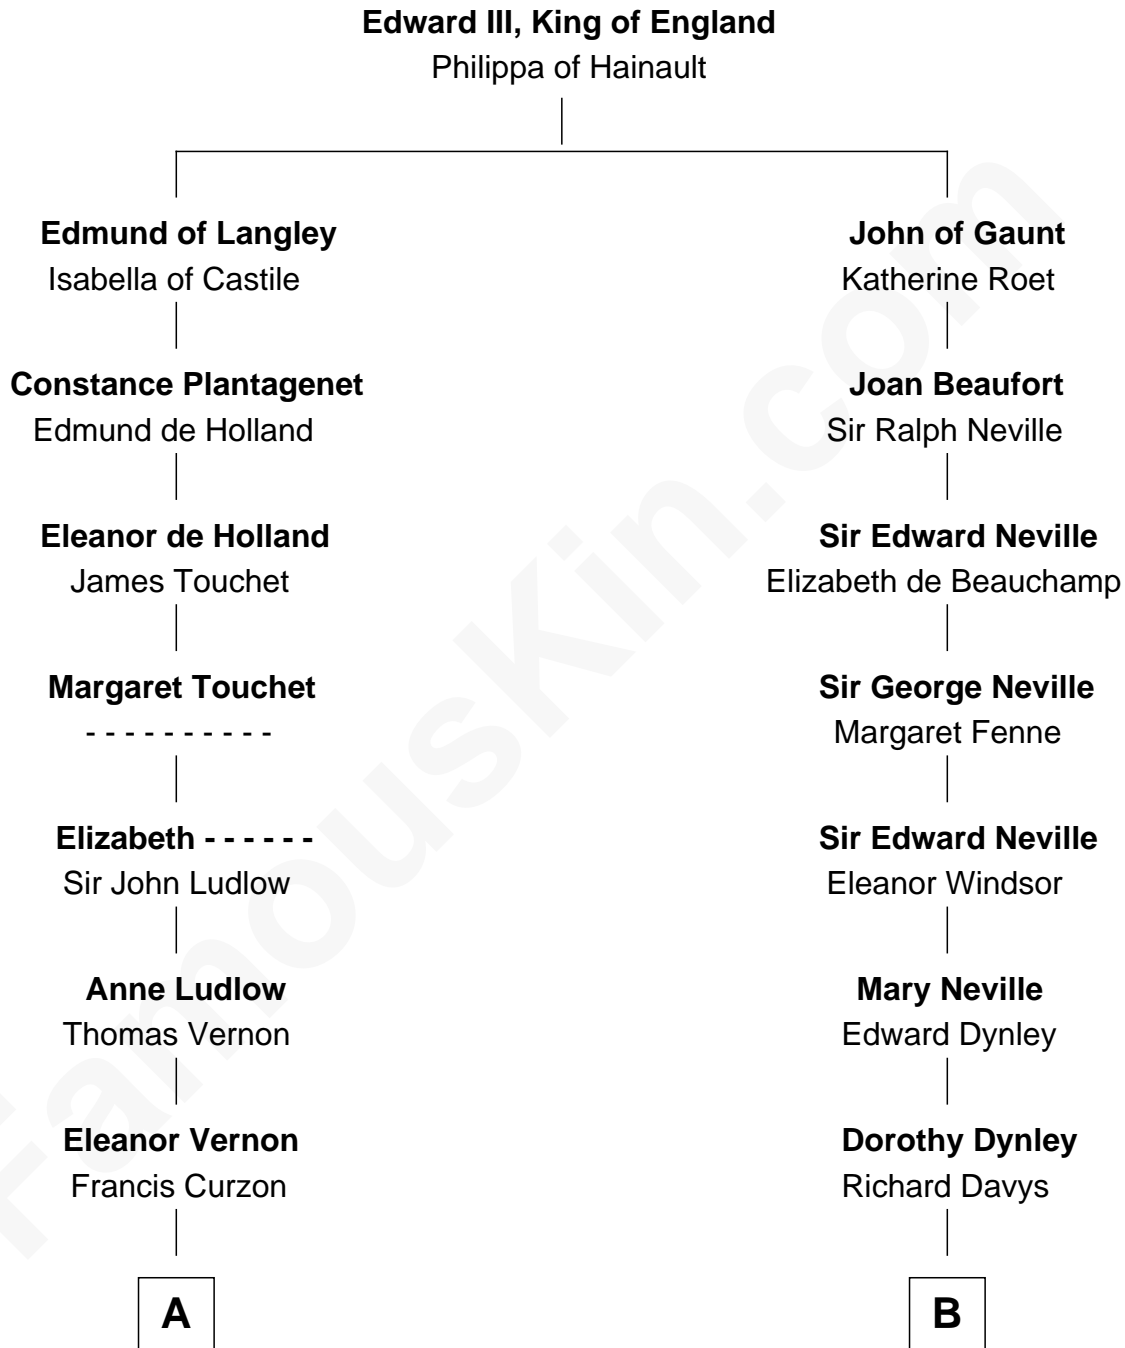

FamousKin.com
Relationship Chart of
Oliver Platt
Movie Actor

15th cousin 5 times removed of

Lytton Strachey
Author and Co-Founder of Bloomsbury Group

C

—
Cynthia Burke Roche

Arthur Scott Burden

—
Eileen Burden

Walter Maynard

—
Sheila Maynard

Nicholas Platt

—
Oliver Platt

Movie Actor

FamousKin.com