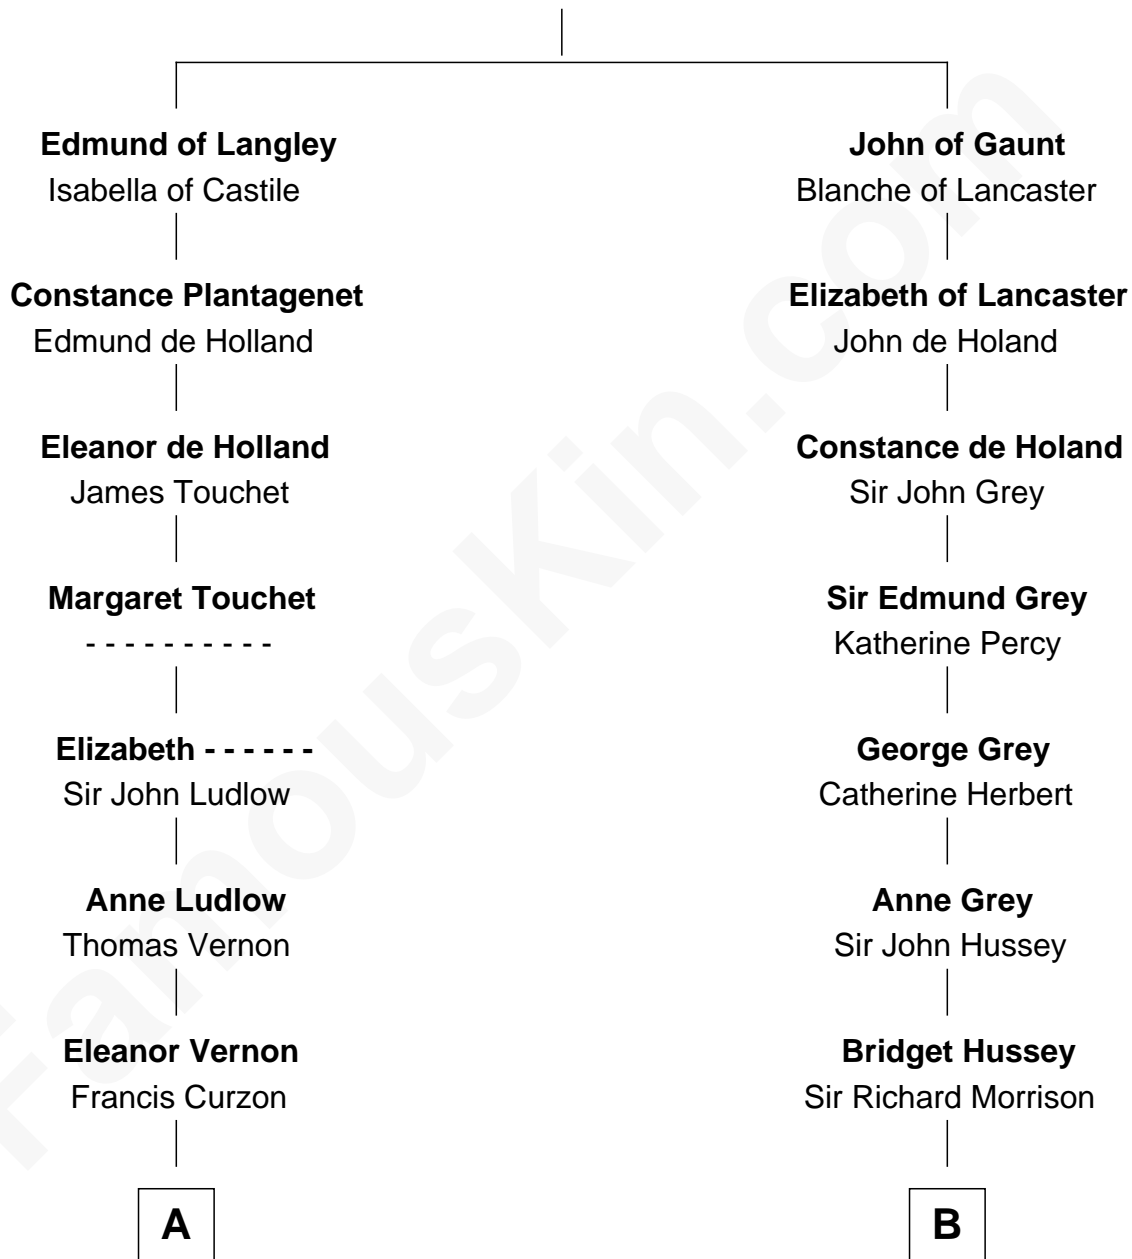

# FamousKin.com Relationship Chart of

**Oliver Platt**  
*Movie Actor*

12th cousin 8 times removed of

**George Clinton**  
*4th U.S. Vice President*

**Edward III, King of England**  
Philippa of Hainault

**C**

—  
**Cynthia Burke Roche**

Arthur Scott Burden

—  
**Eileen Burden**

Walter Maynard

—  
**Sheila Maynard**

Nicholas Platt

—  
**Oliver Platt**

*Movie Actor*