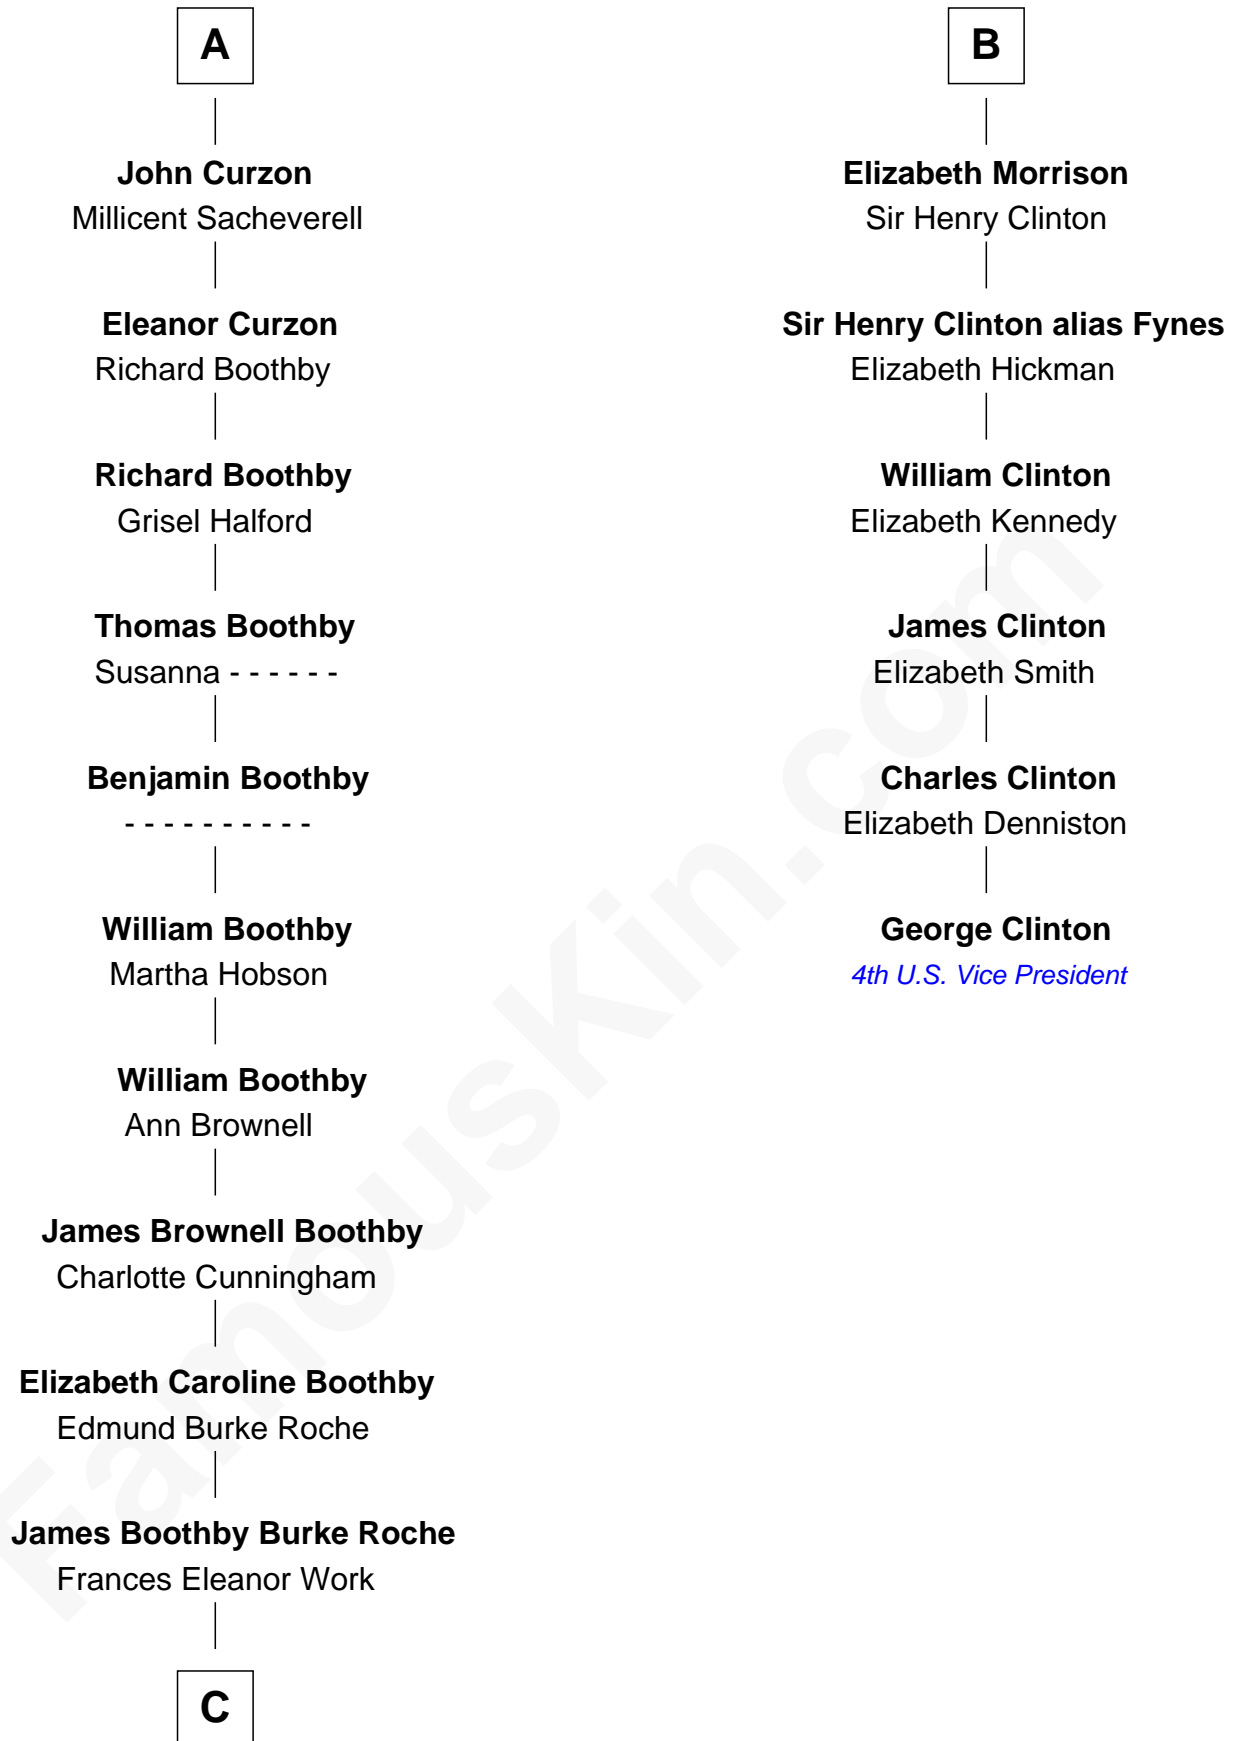

# FamousKin.com Relationship Chart of

**Oliver Platt**  
*Movie Actor*

12th cousin 8 times removed of

**George Clinton**  
*4th U.S. Vice President*

**Edward III, King of England**  
Philippa of Hainault

**C**

—  
**Cynthia Burke Roche**

Arthur Scott Burden

—  
**Eileen Burden**

Walter Maynard

—  
**Sheila Maynard**

Nicholas Platt

—  
**Oliver Platt**

*Movie Actor*