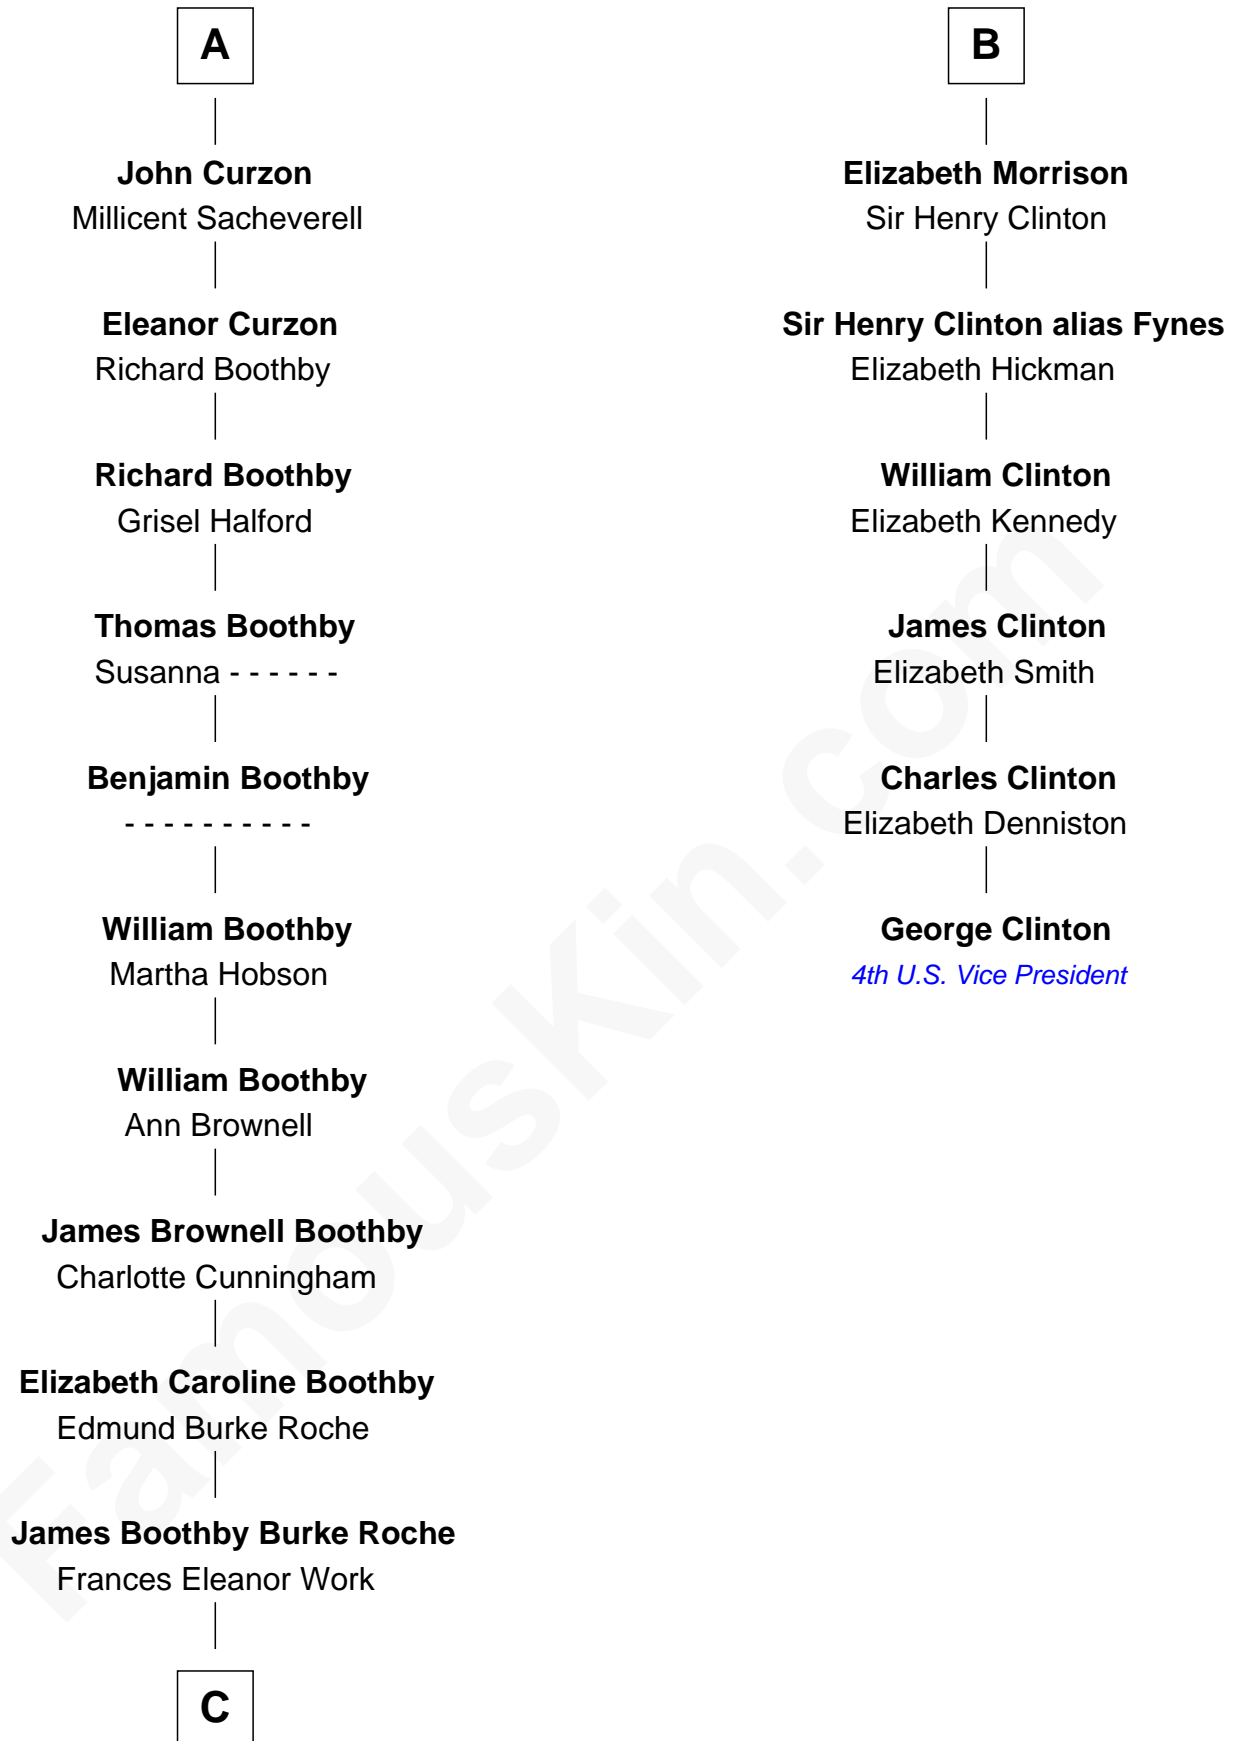

FamousKin.com Relationship Chart of

Oliver Platt

Movie Actor

12th cousin 8 times removed of

George Clinton

4th U.S. Vice President

Sir William de Ros
Margery de Badlesmere

C

—
Cynthia Burke Roche

Arthur Scott Burden

—
Eileen Burden

Walter Maynard

—
Sheila Maynard

Nicholas Platt

—
Oliver Platt

Movie Actor