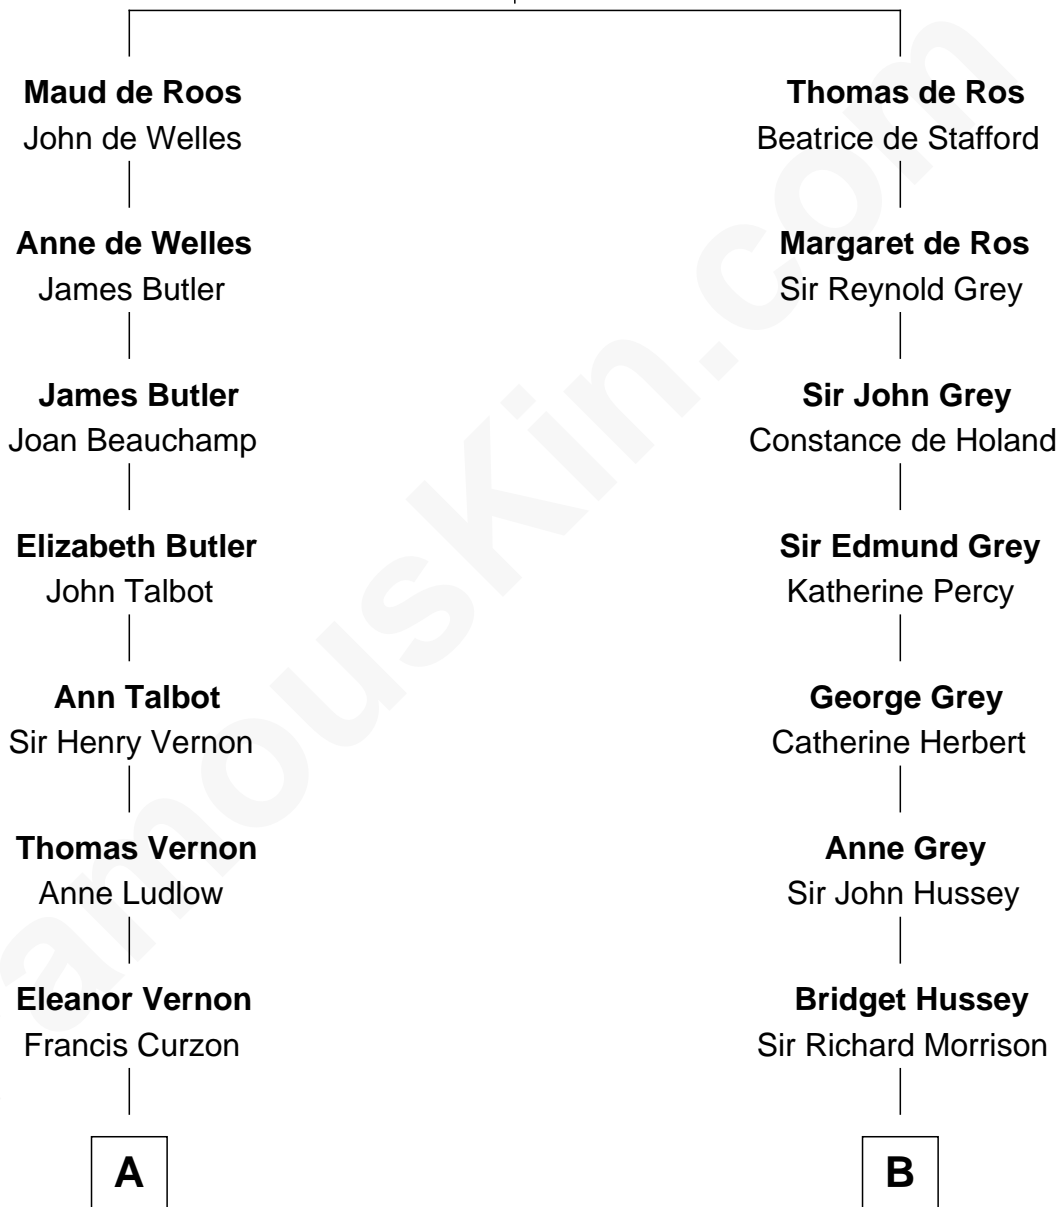

FamousKin.com Relationship Chart of

Oliver Platt

Movie Actor

12th cousin 8 times removed of

George Clinton

4th U.S. Vice President

Sir William de Ros
Margery de Badlesmere

C

—
Cynthia Burke Roche

Arthur Scott Burden

—
Eileen Burden

Walter Maynard

—
Sheila Maynard

Nicholas Platt

—
Oliver Platt

Movie Actor