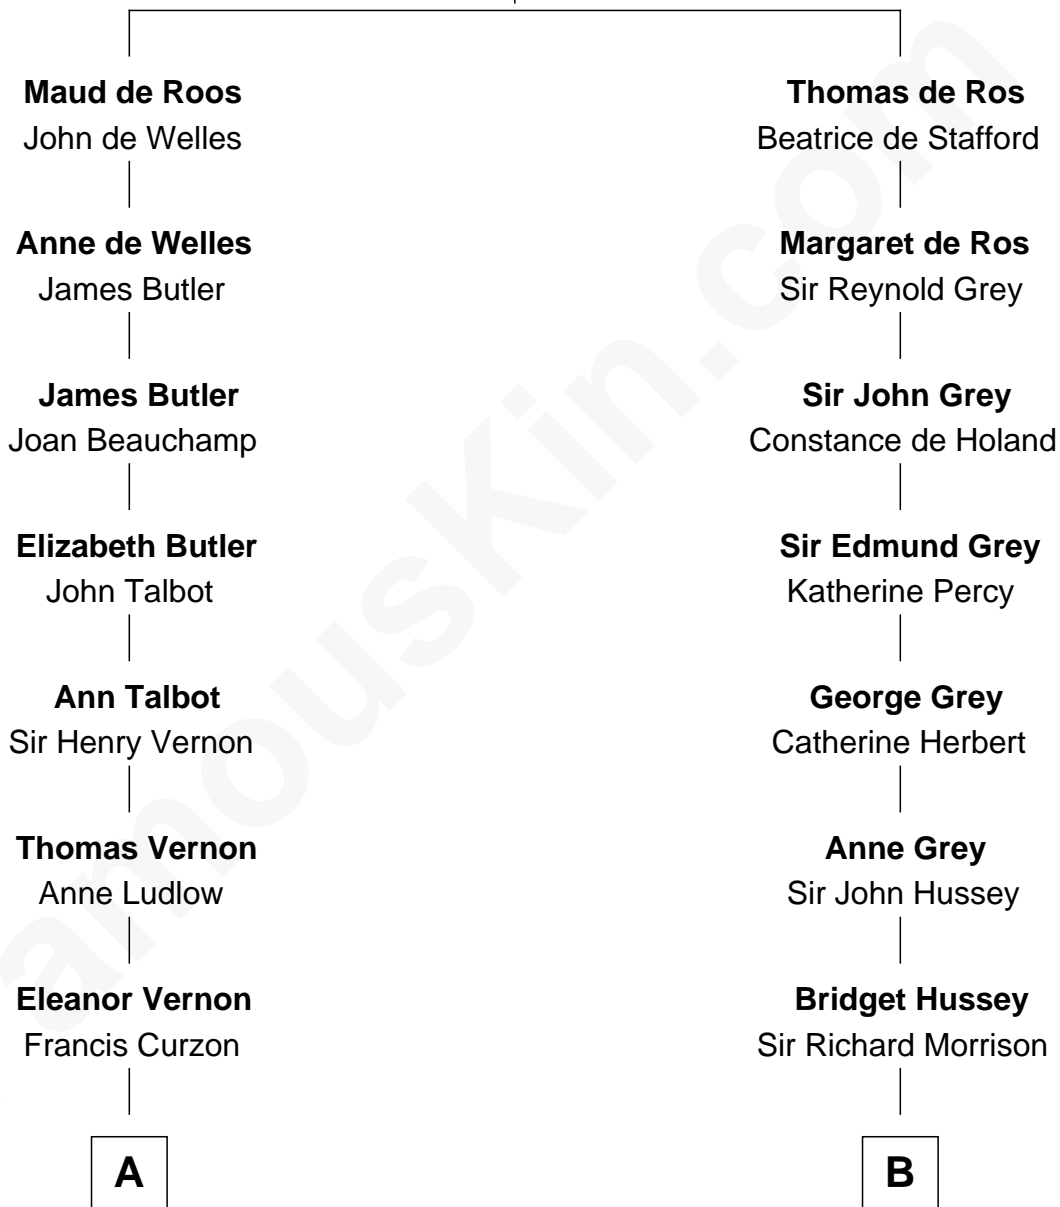

FamousKin.com Relationship Chart of

Oliver Platt

Movie Actor

13th cousin 7 times removed of

DeWitt Clinton

6th Governor of New York

Sir William de Ros
Margery de Badlesmere

C

—
Cynthia Burke Roche

Arthur Scott Burden

—
Eileen Burden

Walter Maynard

—
Sheila Maynard

Nicholas Platt

—
Oliver Platt

Movie Actor