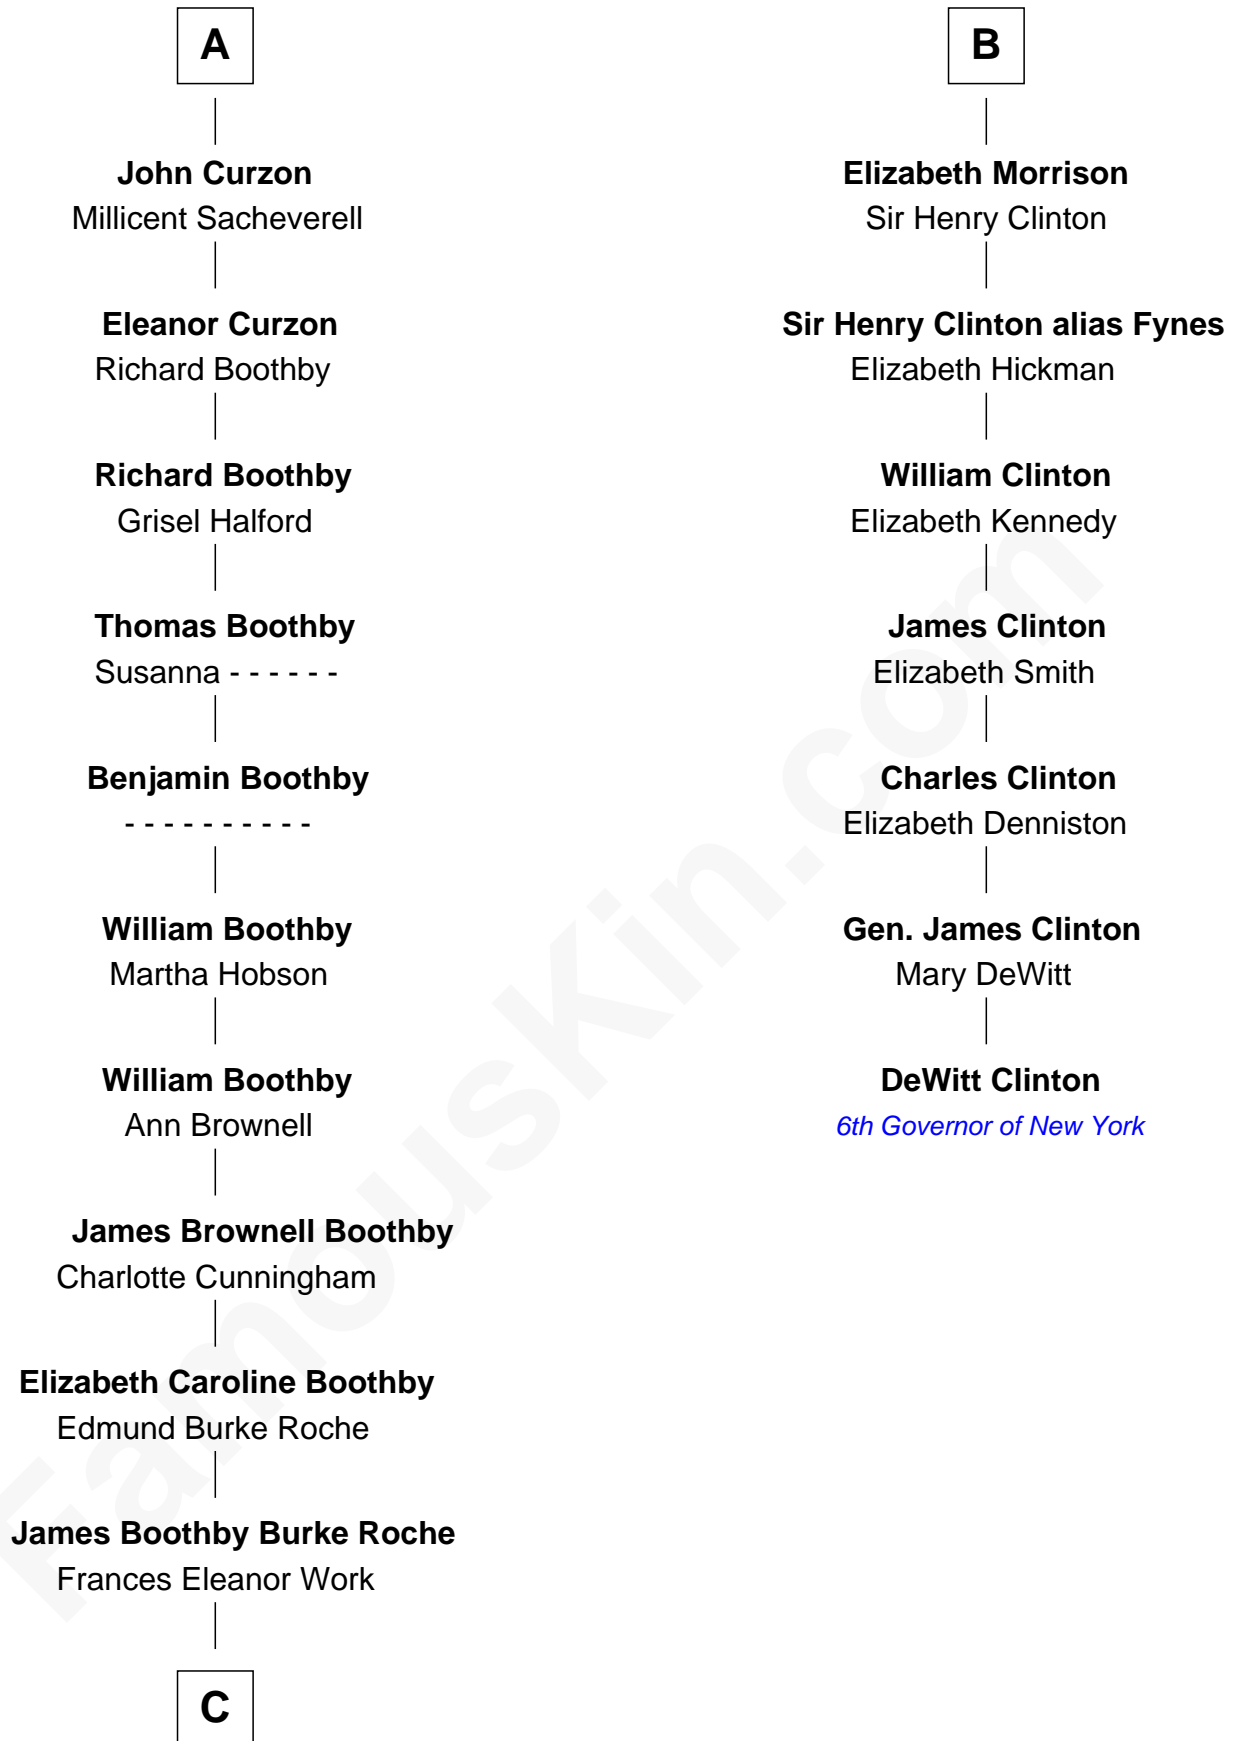

FamousKin.com Relationship Chart of

Oliver Platt

Movie Actor

13th cousin 7 times removed of

DeWitt Clinton

6th Governor of New York

Sir William de Ros
Margery de Badlesmere

C

—
Cynthia Burke Roche

Arthur Scott Burden

—
Eileen Burden

Walter Maynard

—
Sheila Maynard

Nicholas Platt

—
Oliver Platt

Movie Actor