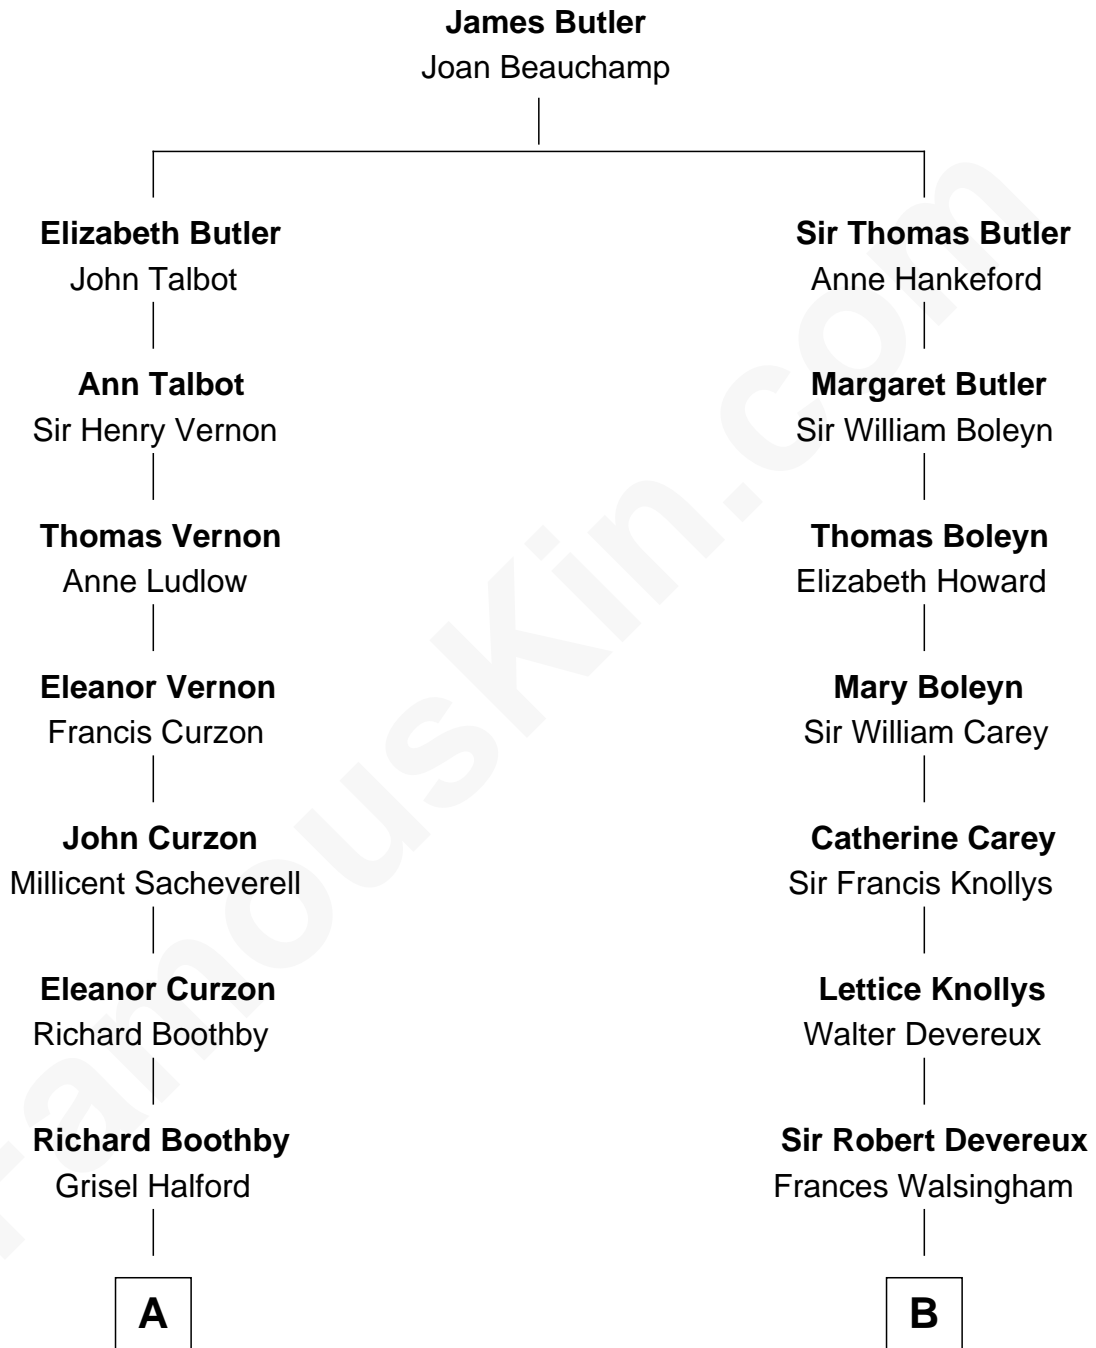

# FamousKin.com Relationship Chart of

**Oliver Platt**  
*Movie Actor*

13th cousin 4 times removed of

**Lt. Gen. James Brudenell**  
*Leader of the "Charge of the Light Brigade"*

Oliver Platt photo by [Bridget Laudien](#) (CC BY-SA 3.0)