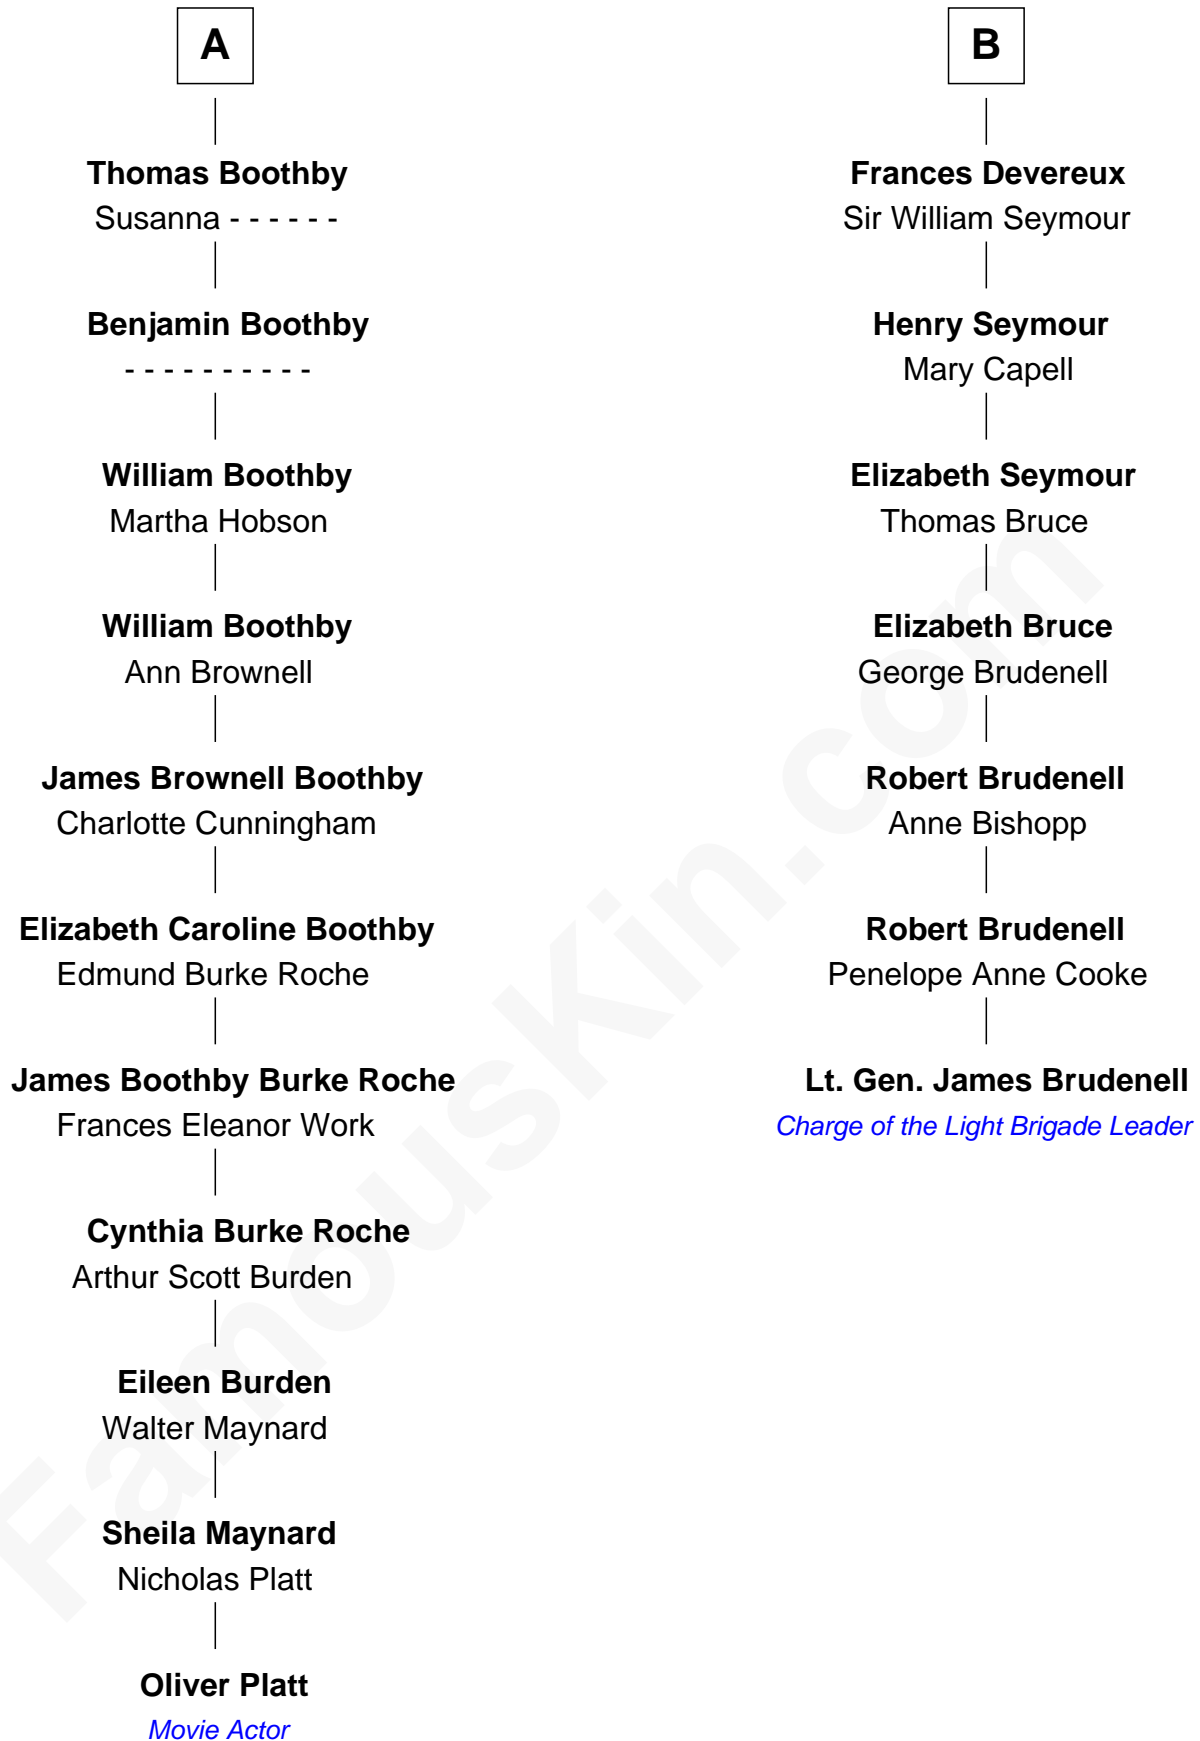

# FamousKin.com Relationship Chart of

**Oliver Platt**  
*Movie Actor*

13th cousin 4 times removed of

**Lt. Gen. James Brudenell**  
*Leader of the "Charge of the Light Brigade"*

Oliver Platt photo by [Bridget Laudien](#) (CC BY-SA 3.0)