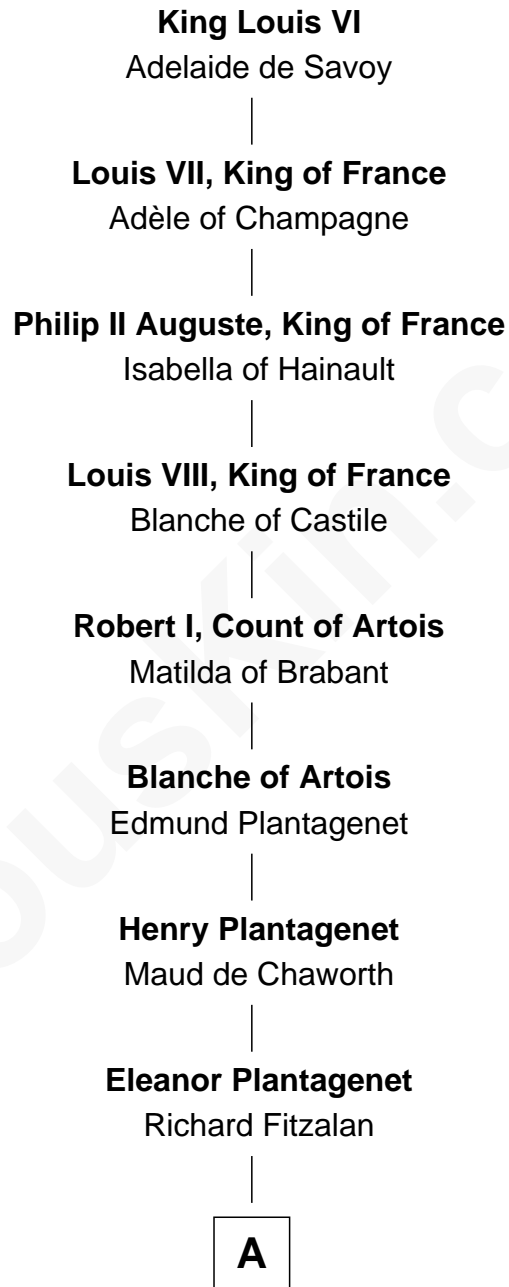

# FamousKin.com Relationship Chart of

**Oliver Platt**

*Movie Actor*

26th Great-grandson of

**King Louis VI**

*King of France*

**A**

**Sir Richard Fitzalan**

Elizabeth de Bohun

**Joan Fitzalan**

Sir William Beauchamp

**Joan Beauchamp**

James Butler

**Elizabeth Butler**

John Talbot

**Ann Talbot**