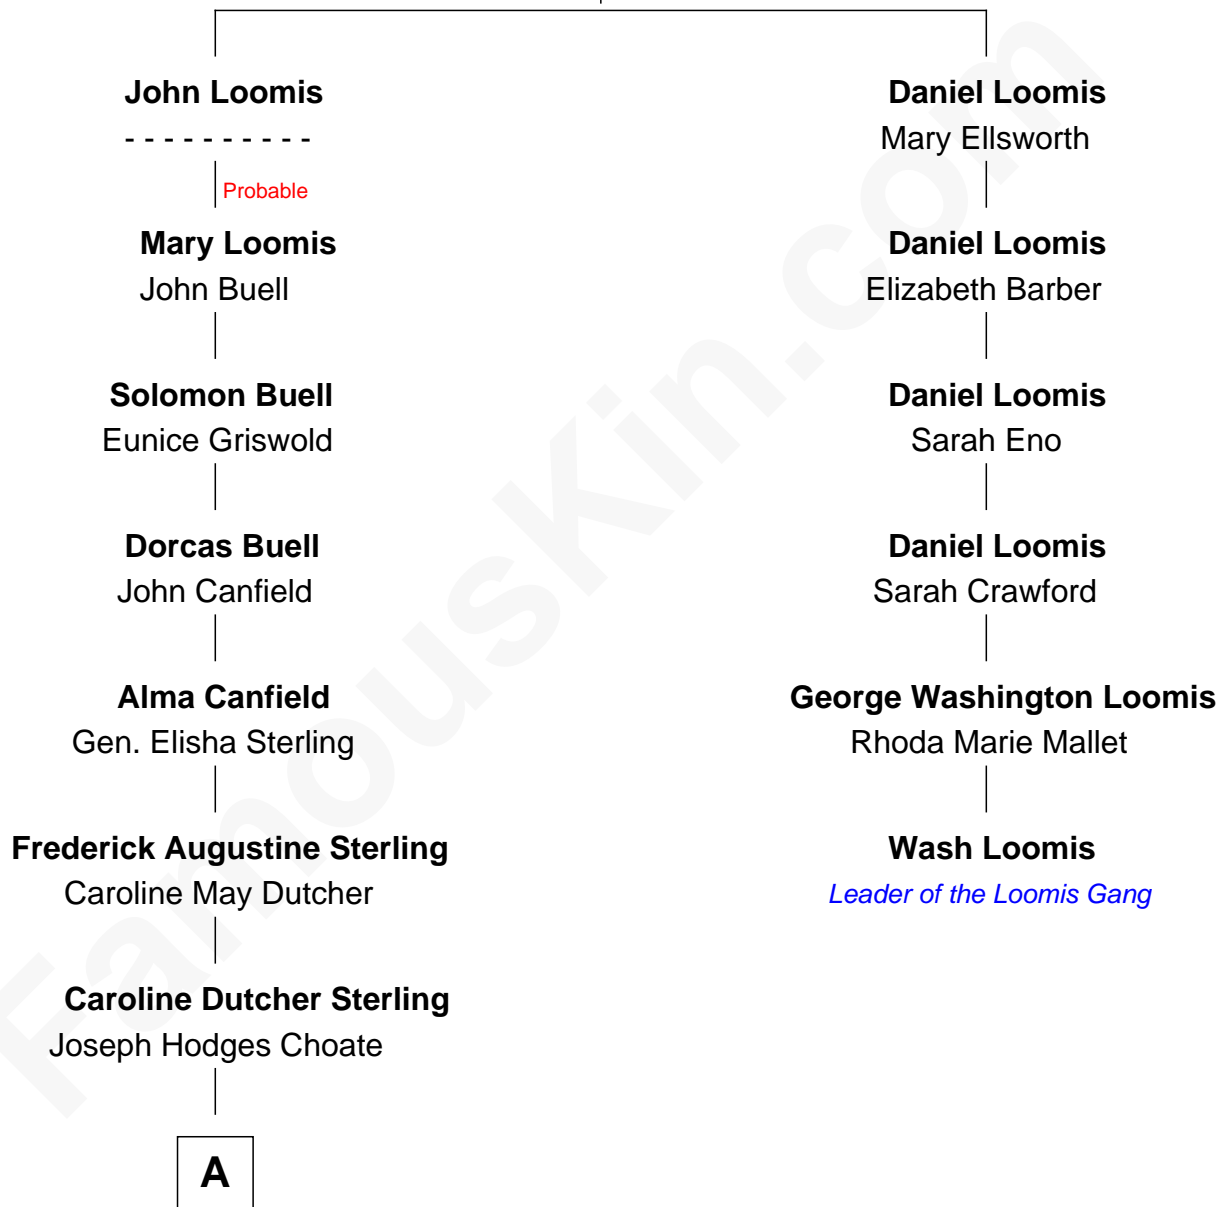

# FamousKin.com Relationship Chart of

**Oliver Platt**

*Movie Actor*

5th cousin 5 times removed of

**Wash Loomis**

*Leader of the Loomis Gang*

**John Loomis**  
Elizabeth Scott

**A**

—  
**Joseph Hodges Choate**

Cora Lyman Oliver

—  
**Helen Choate**

Geoffrey Platt

—  
**Nicholas Platt**

Sheila Maynard

—  
**Oliver Platt**

*Movie Actor*

FamousKin.com