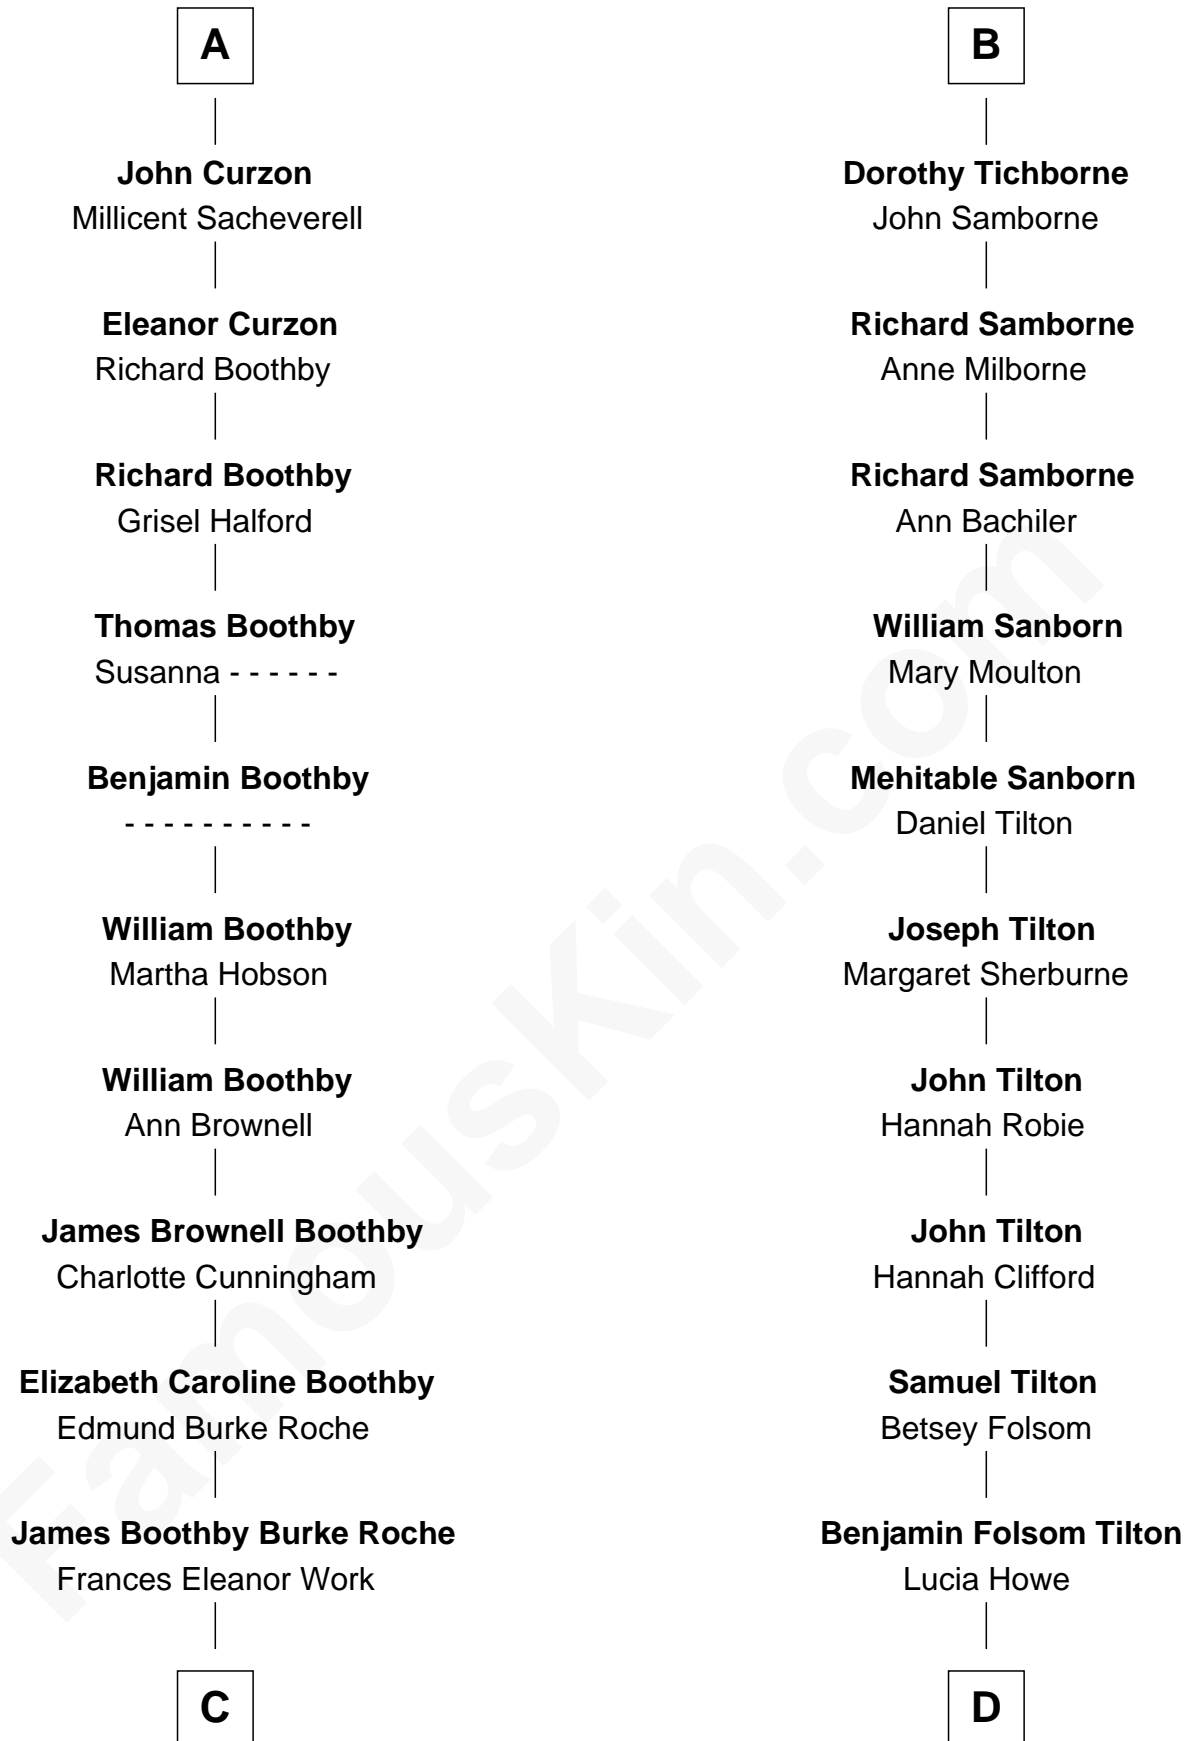

# FamousKin.com Relationship Chart of

**Oliver Platt**

*Movie Actor*

20th cousin 1 time removed of

**John Ritter**

*TV and Movie Actor*

**Eleanor Plantagenet**

*with husband  
Richard Fitzalan*

**Joan Beauchamp**  
James Butler

**Elizabeth Beaumont**  
Sir William Botreaux

**Elizabeth Butler**  
John Talbot

**Margaret Botreaux**  
Sir Robert Hungerford

**Ann Talbot**  
Sir Henry Vernon

**Eleanor Hungerford**  
Sir John White

**Thomas Vernon**  
Anne Ludlow

**Robert White**  
Margaret Gainsford

**Eleanor Vernon**  
Francis Curzon

**Anne White**  
Nicholas Tichborne

**A**

**B**

**C**

**Cynthia Burke Roche**  
Arthur Scott Burden

**Eileen Burden**  
Walter Maynard

**Sheila Maynard**  
Nicholas Platt

**Oliver Platt**  
*Movie Actor*

**D**

**William Franklin Tilton**  
Susan Estabrooks

**Harriett Lucina Tilton**  
William P. L. Fox

**Harriett Fay Fox**  
Dr. Harry Thomas Southworth