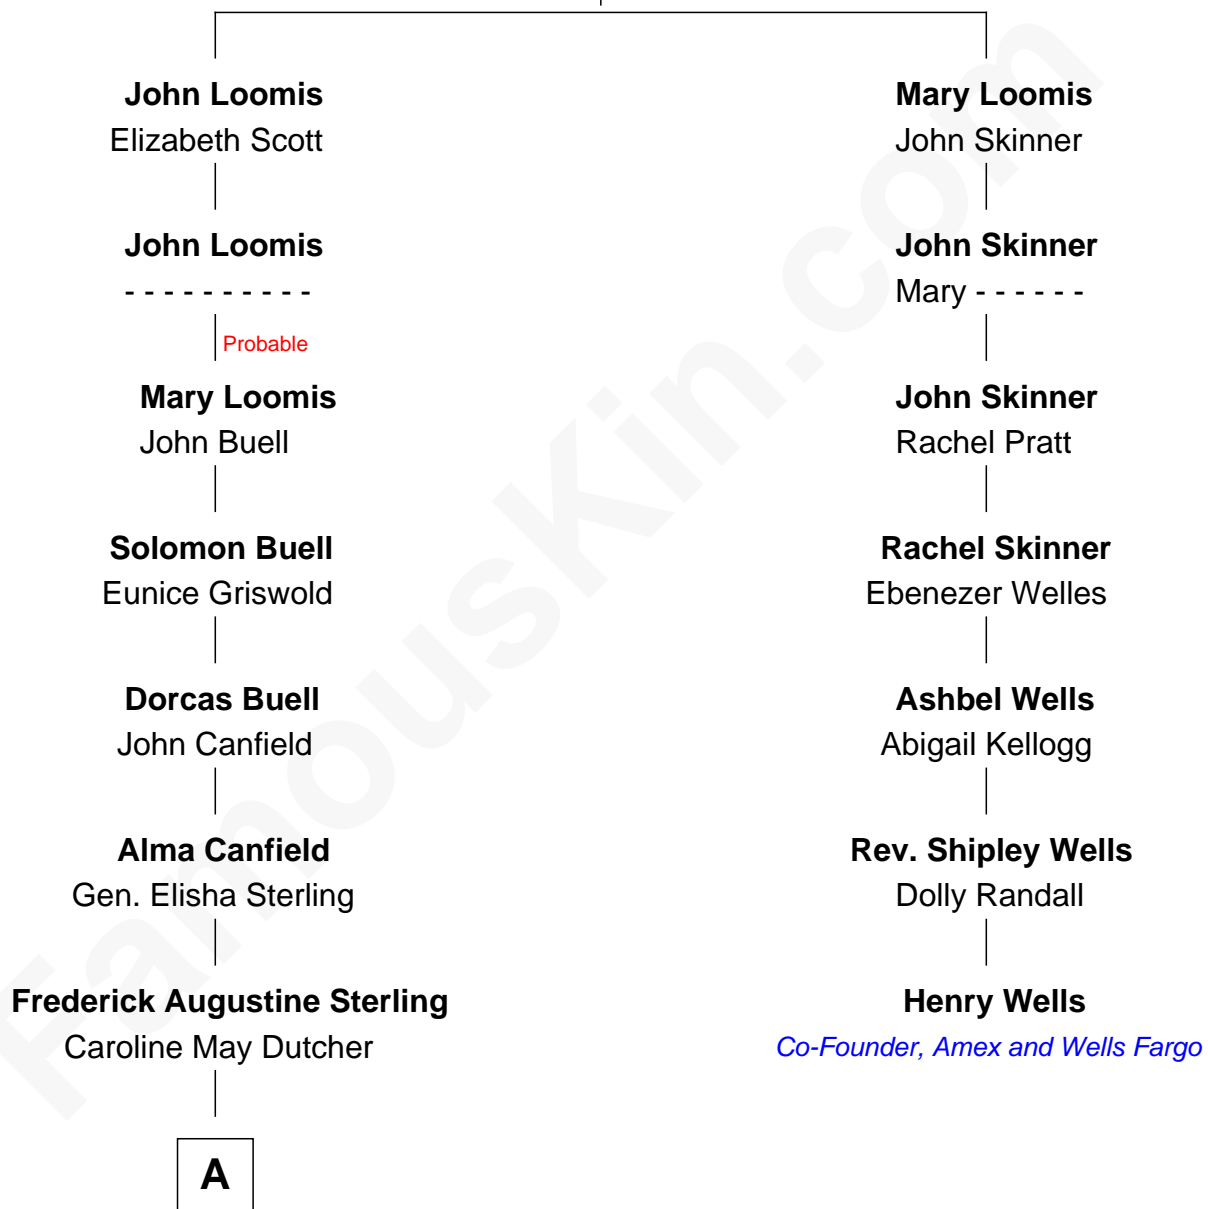

FamousKin.com Relationship Chart of

Oliver Platt

Movie Actor

6th cousin 5 times removed of

Henry Wells

Co-Founder of American Express and Wells Fargo and Co.

Joseph Loomis

Mary White

A

—
Caroline Dutcher Sterling

Joseph Hodges Choate

—
Joseph Hodges Choate

Cora Lyman Oliver

—
Helen Choate

Geoffrey Platt

—
Nicholas Platt

Sheila Maynard

—
Oliver Platt

Movie Actor