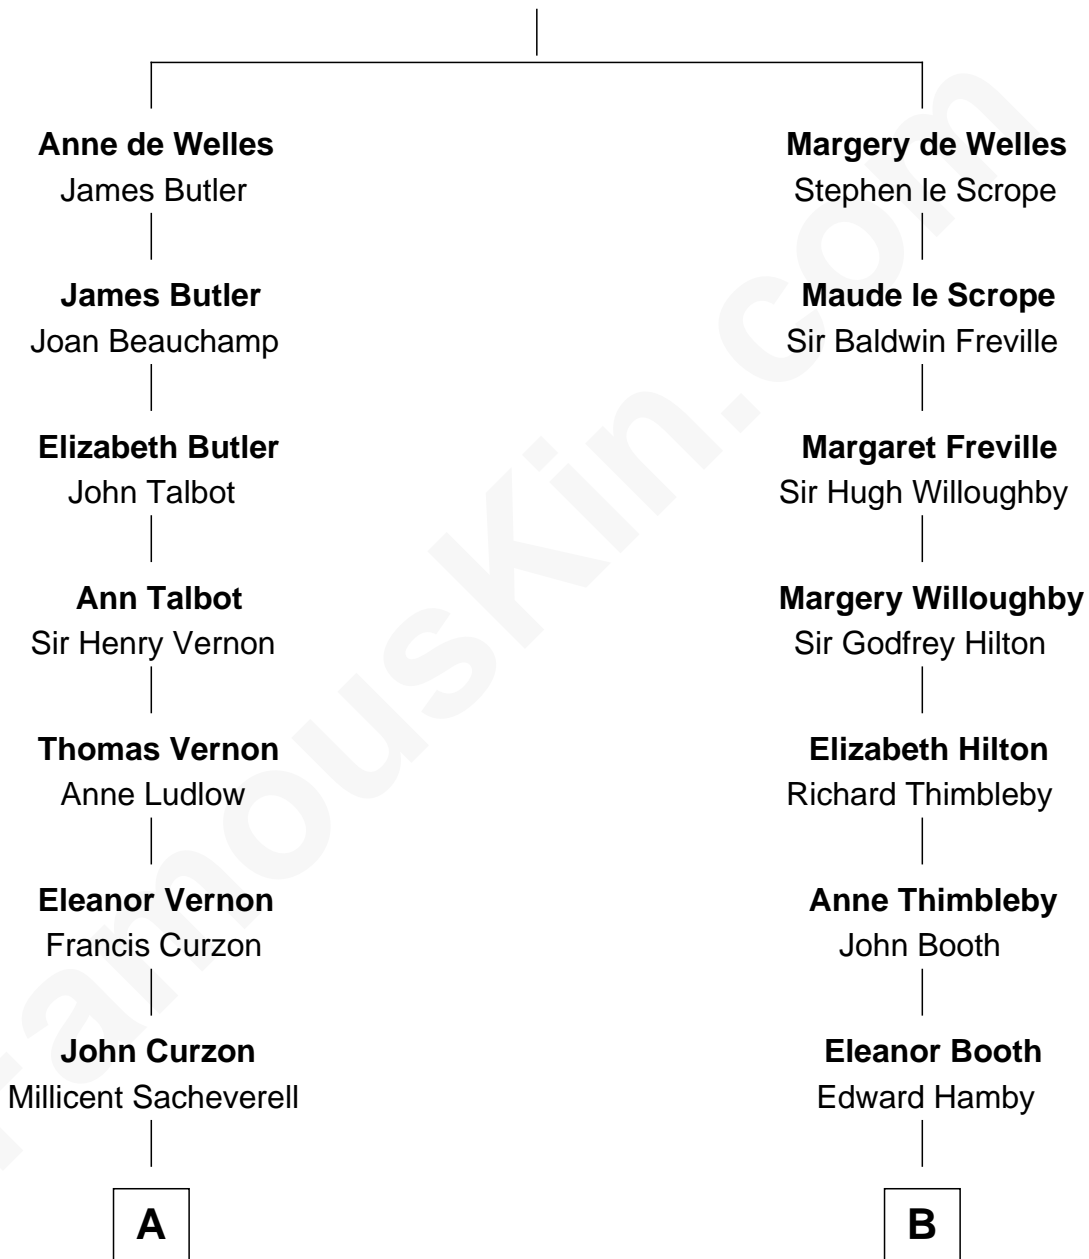

# FamousKin.com Relationship Chart of

**Oliver Platt**

*Movie Actor*

19th cousin 2 times removed of

**Andrew Shue**

*TV Actor*

**John de Welles**

Maud de Roos

**C**

**Eileen Burden**  
Walter Maynard

**Sheila Maynard**  
Nicholas Platt

**Oliver Platt**  
*Movie Actor*

**D**

**Emily Almira Dyer**  
Alexander Hunter Gunn

**Alexander Hunter Gunn**  
Harriet Grace Brewster Willcox

**Mary Brewster Gunn**  
Adoniram Judson Wells

**Anne Brewster Wells**  
James William Shue

**Andrew Shue**  
*TV Actor*