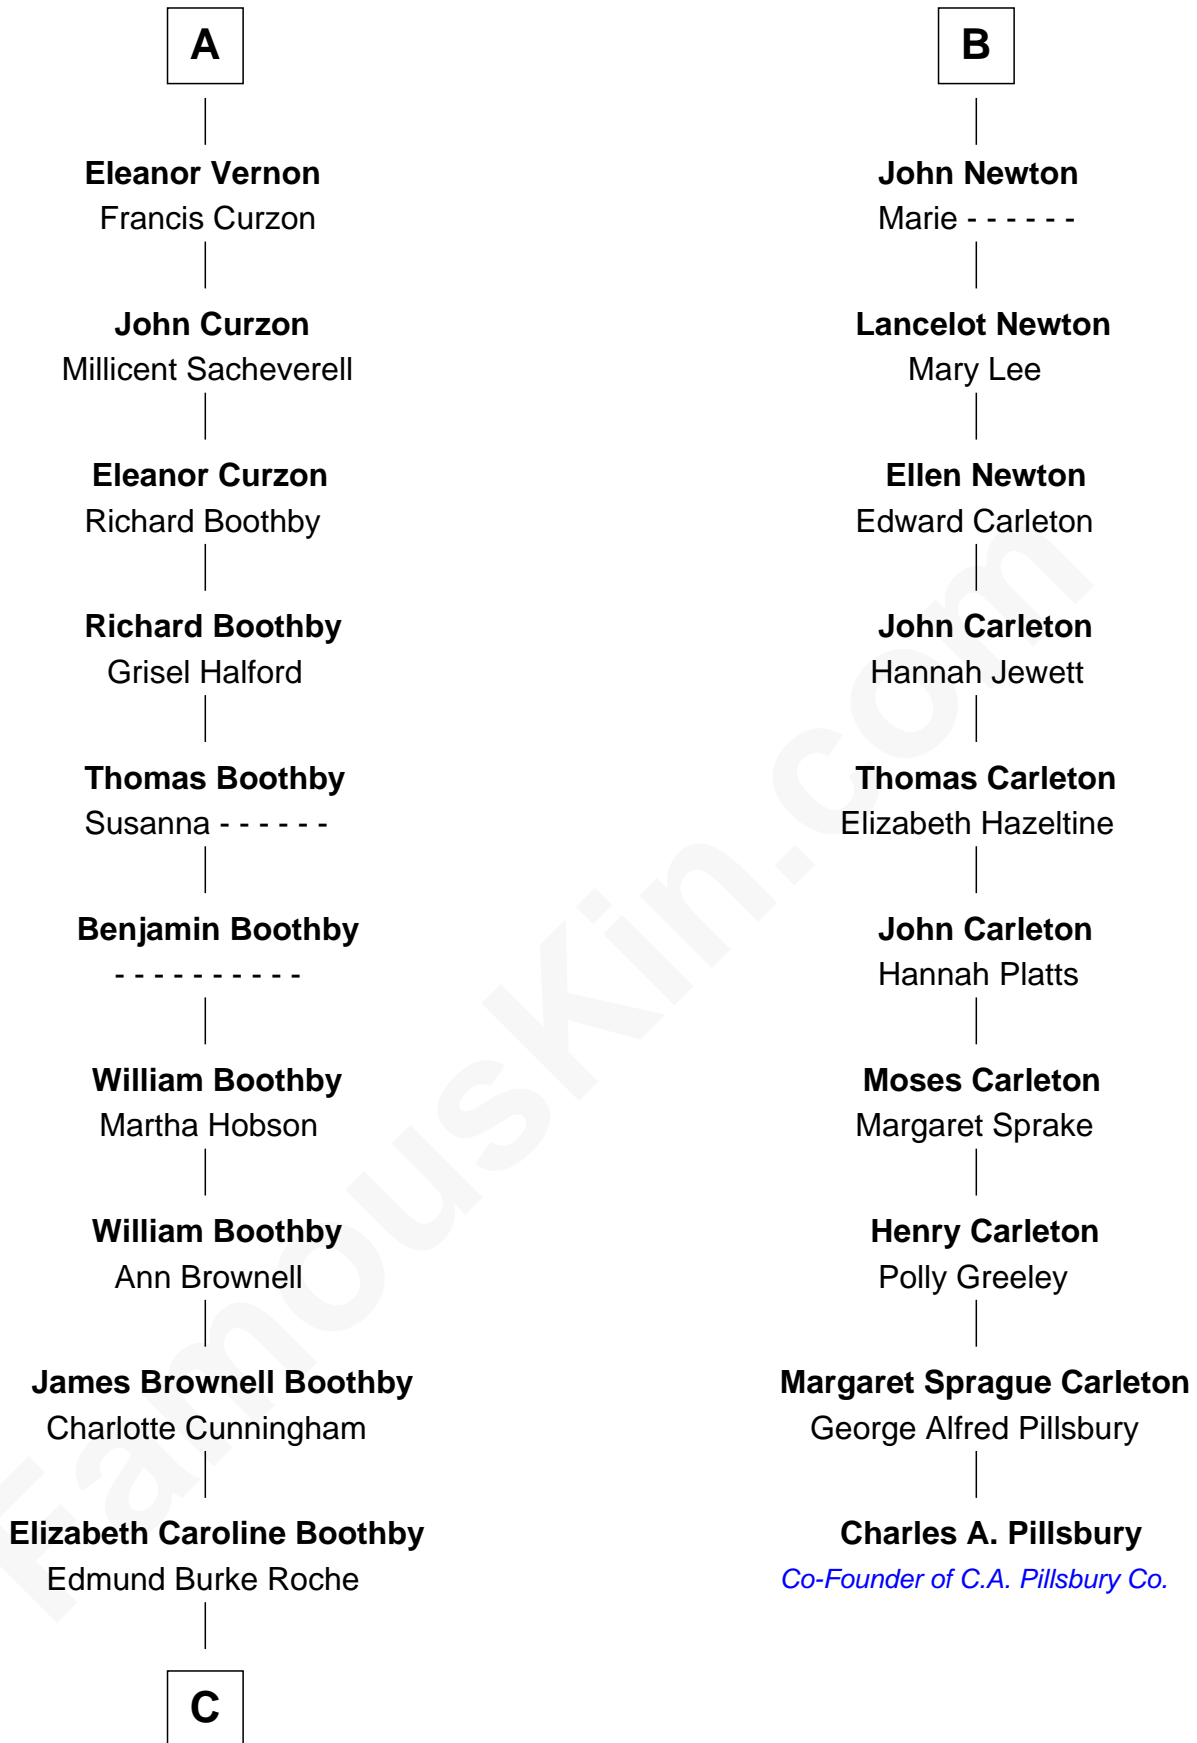

FamousKin.com Relationship Chart of

Oliver Platt
Movie Actor

16th cousin 5 times removed of

Charles A. Pillsbury
Co-Founder of C.A. Pillsbury Co.

Edmund Fitzalan
Alice de Warenne

C

James Boothby Burke Roche

Frances Eleanor Work

Cynthia Burke Roche

Arthur Scott Burden

Eileen Burden

Walter Maynard

Sheila Maynard

Nicholas Platt

Oliver Platt