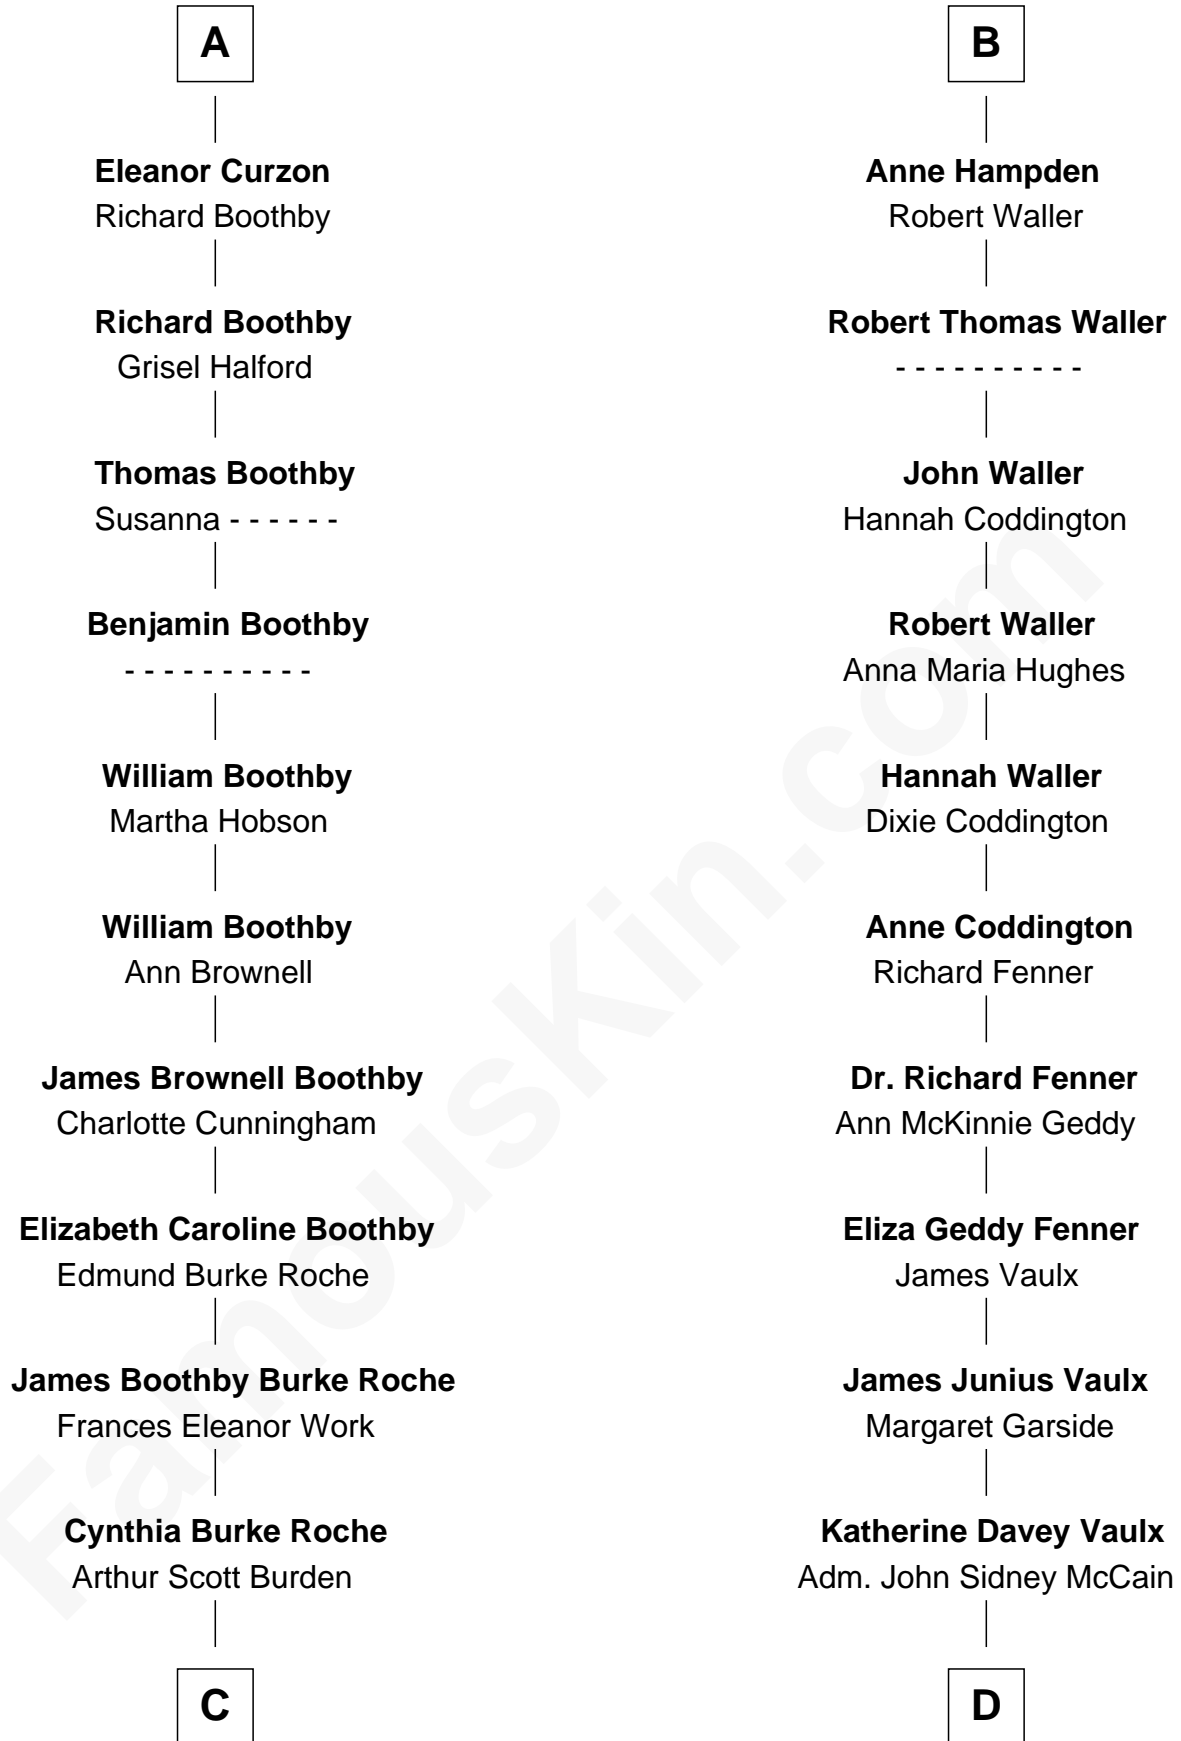

FamousKin.com Relationship Chart of

Oliver Platt
Movie Actor

18th cousin 1 time removed of

John McCain
U.S. Senator from Arizona

John de Welles
Maud de Roos

Anne de Welles
James Butler

James Butler
Joan Beauchamp

Elizabeth Butler
John Talbot

Ann Talbot
Sir Henry Vernon

Thomas Vernon
Anne Ludlow

Eleanor Vernon
Francis Curzon

John Curzon
Millicent Sacheverell

A

Margery de Welles
Stephen le Scrope

Maude le Scrope
Sir Baldwin Freville

Elizabeth Freville
Sir Thomas Ferrers

Sir Henry Ferrers
Margaret Heckstall

Sir Edward Ferrers
Constance Brome

Elizabeth Ferrers
John Hampden

Griffith Hampden
Anne Cave

B

C

Eileen Burden
Walter Maynard