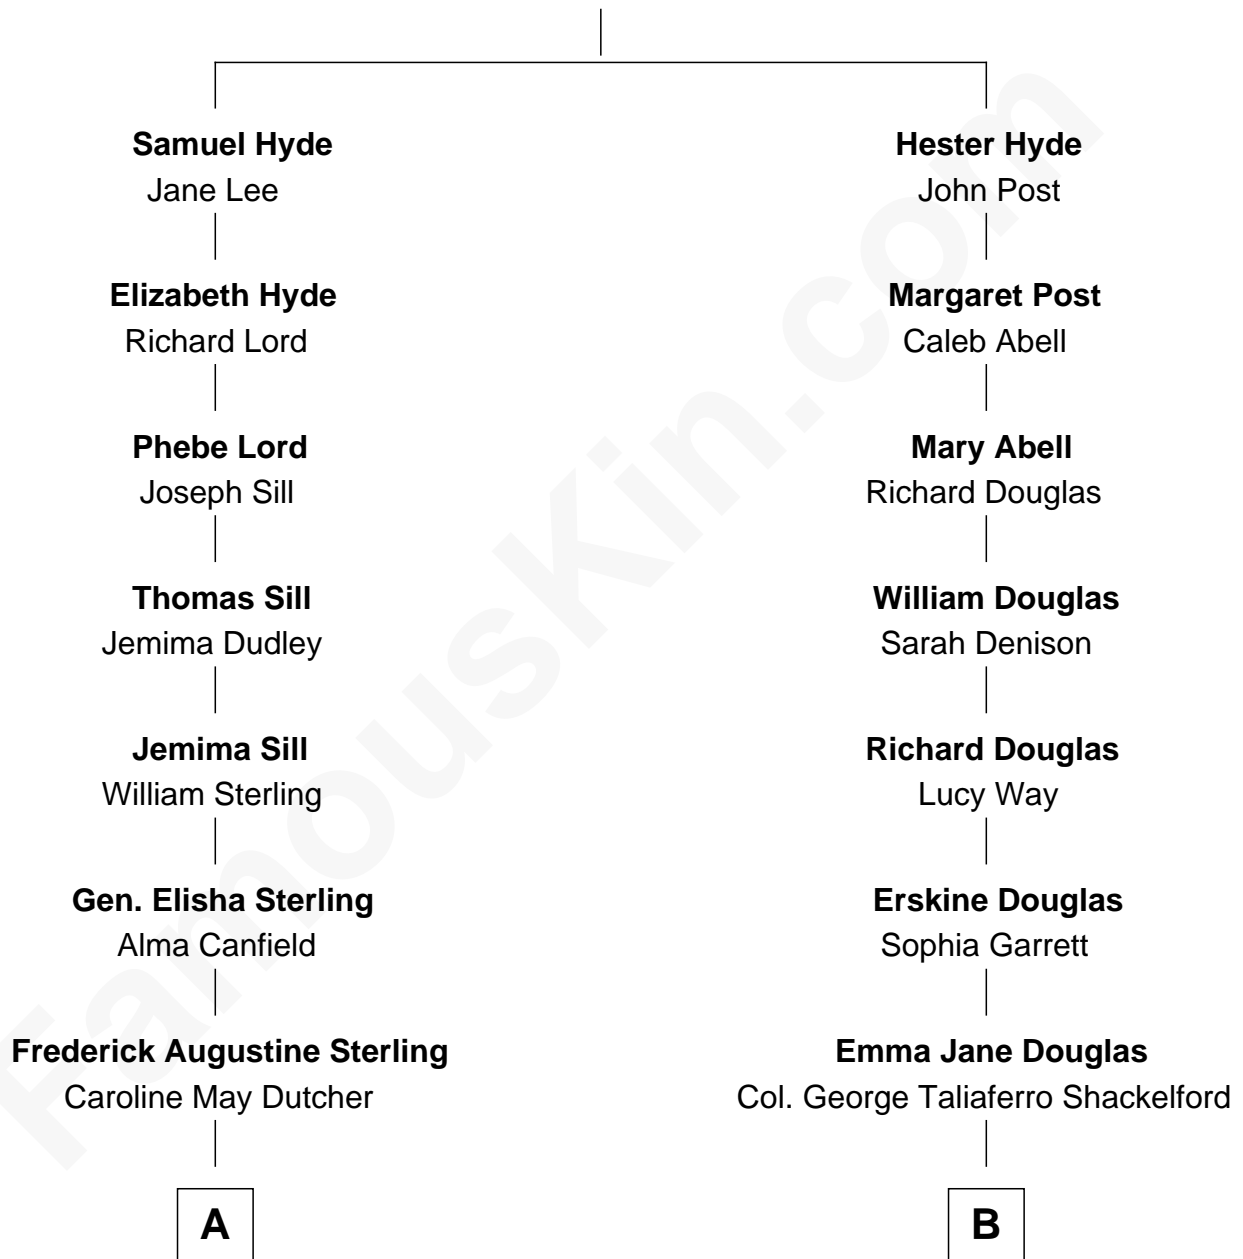

FamousKin.com Relationship Chart of

Oliver Platt

Movie Actor

10th cousin 1 time removed of

Illeana Douglas

TV and Movie Actress

William Hyde

A

Caroline Dutcher Sterling

Joseph Hodges Choate

Joseph Hodges Choate

Cora Lyman Oliver

Helen Choate

Geoffrey Platt

Nicholas Platt

Sheila Maynard

Oliver Platt

Movie Actor

B

Lena Priscilla Shackelford

Edouard Gregory Hesselberg

Melvyn Edouard Hesselberg

Rosalind Hightower

Gregory Hesselberg