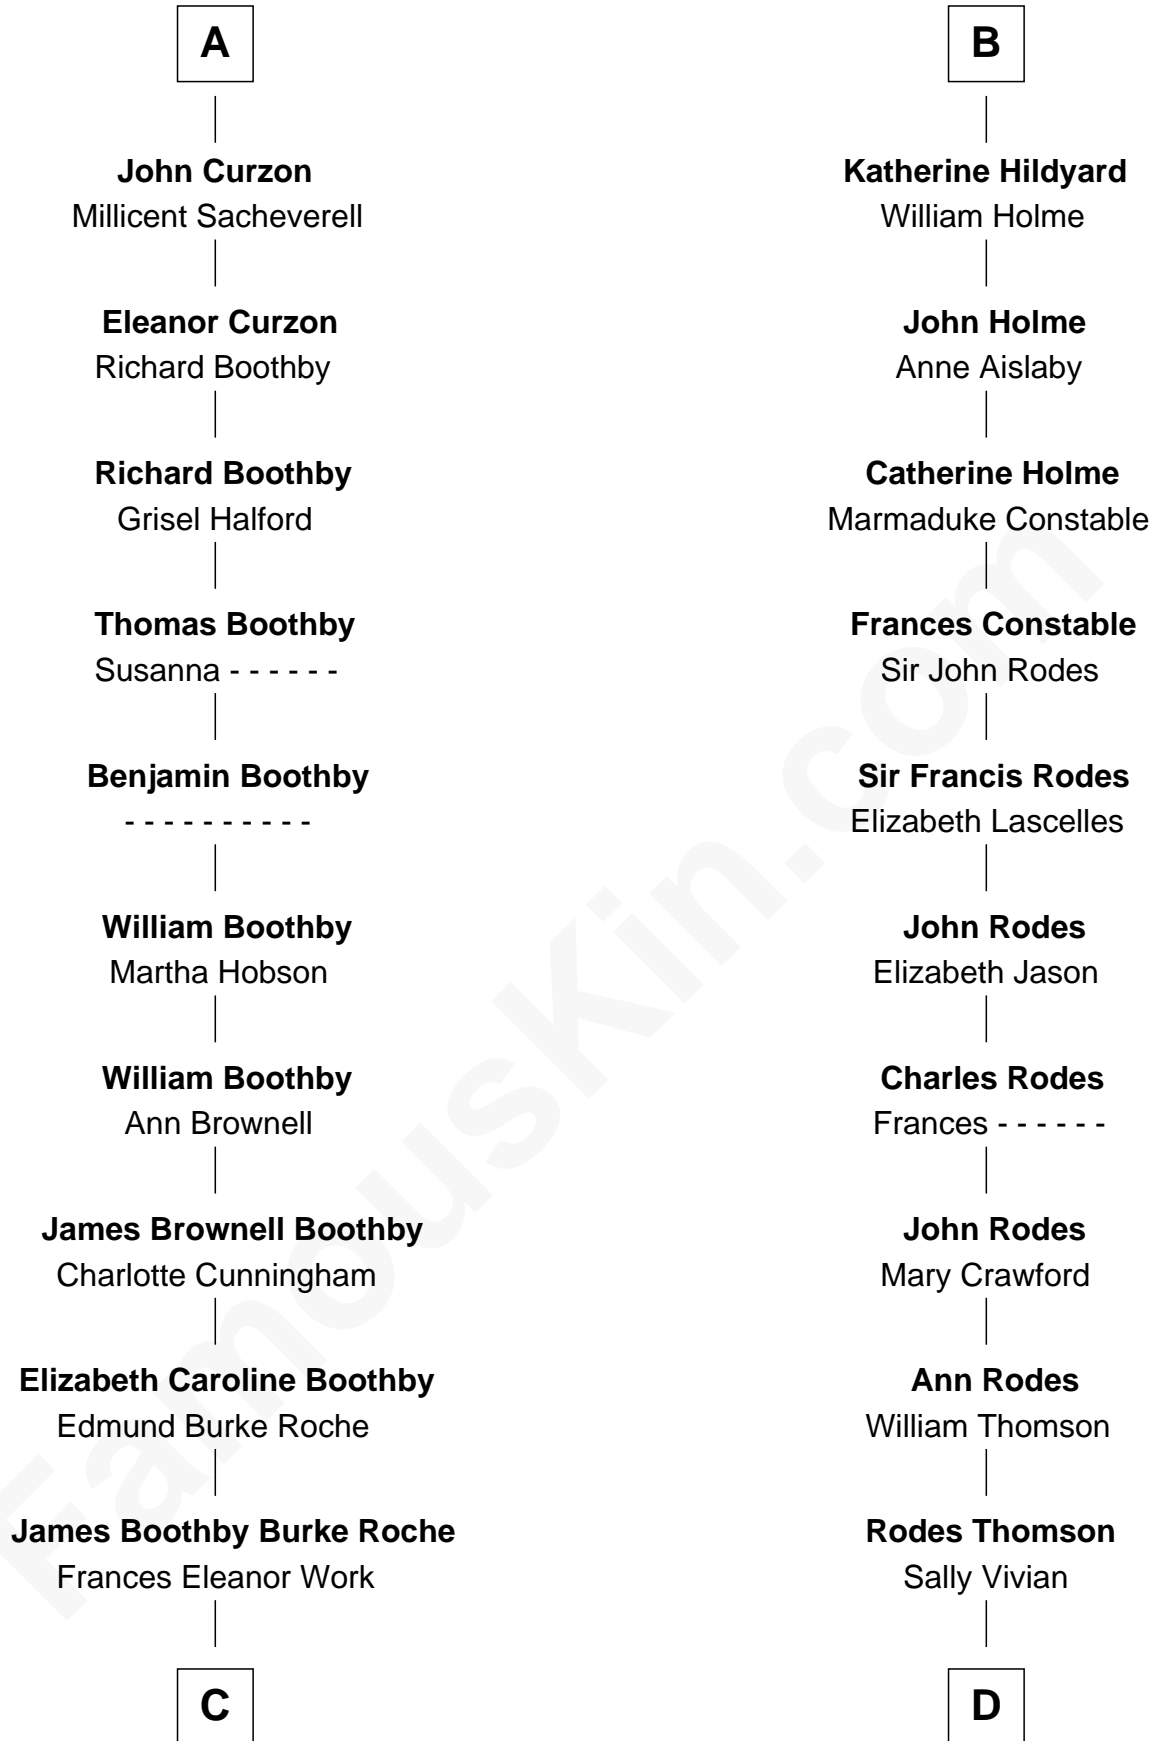

# FamousKin.com Relationship Chart of

**Oliver Platt**

*Movie Actor*

20th cousin 1 time removed of

**Melvyn Douglas**

*Movie Actor*

**Edward III, King of England**

Philippa of Hainault

**C**

**Cynthia Burke Roche**

Arthur Scott Burden

**Eileen Burden**

Walter Maynard

**Sheila Maynard**

Nicholas Platt

**Oliver Platt**

*Movie Actor*

**D**

**Nancy Thomson**

Thomas Johnson Garrett

**Sophia Garrett**

Erskine Douglas

**Emma Jane Douglas**

Col. George Taliaferro Shackelford

**Lena Priscilla Shackelford**

Edouard Gregory Hesselberg

**Melvyn Douglas**

*Movie Actor*