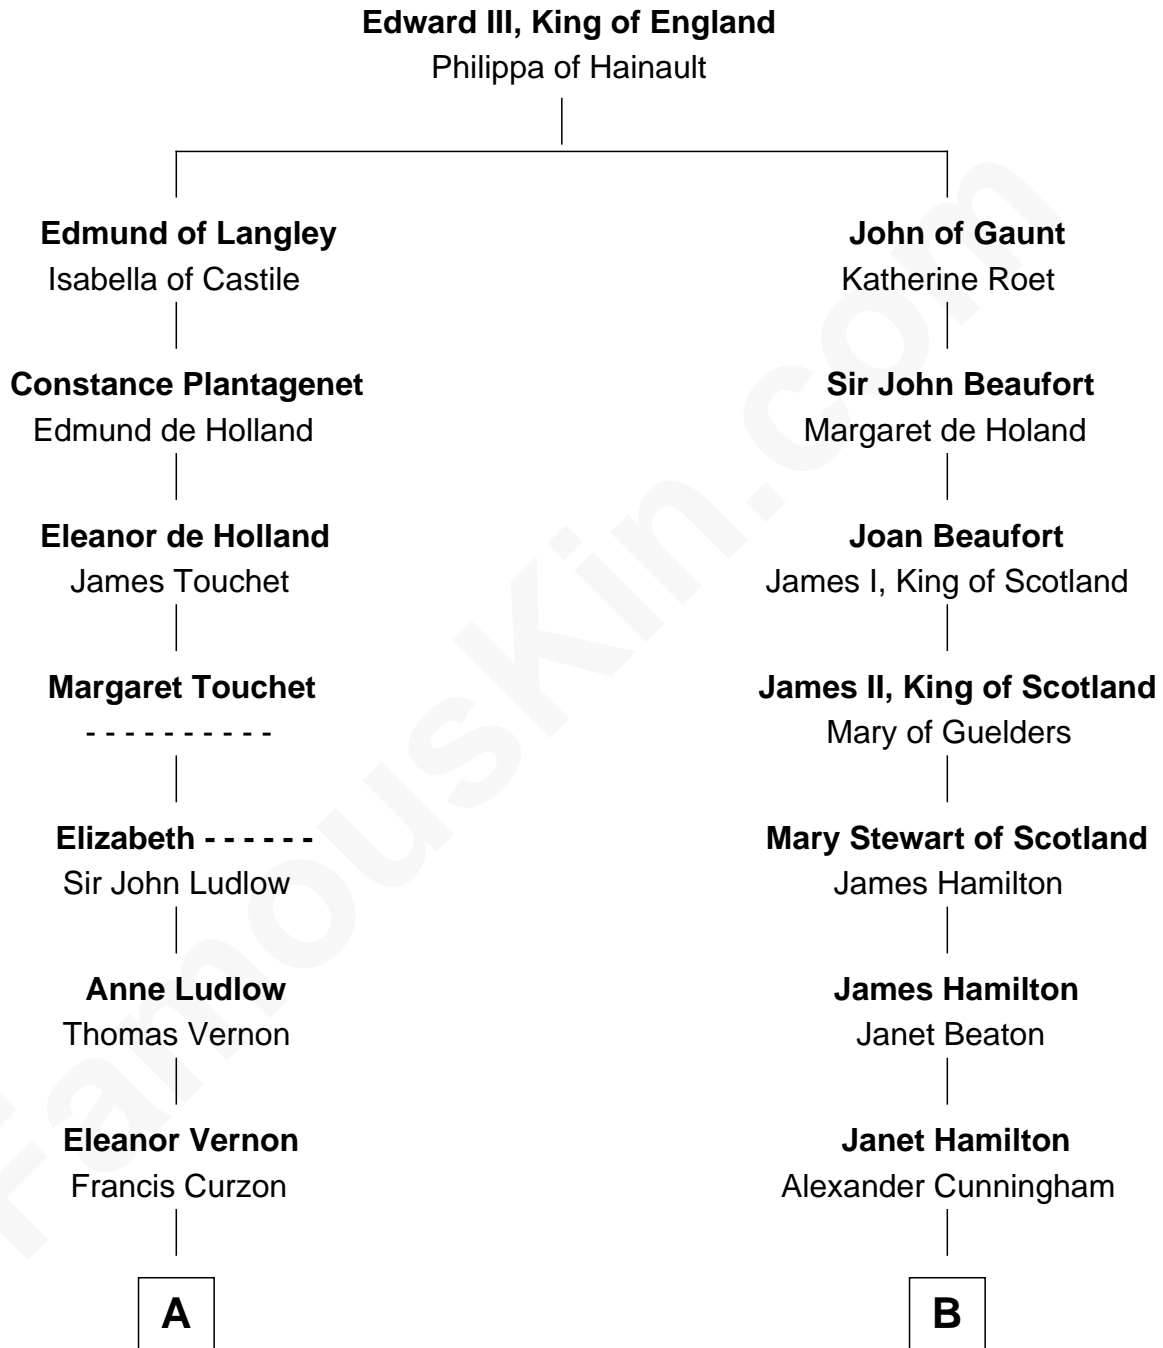

FamousKin.com
Relationship Chart of
Oliver Platt
Movie Actor

15th cousin 5 times removed of
Alexander Hamilton
1st U.S. Secretary of the Treasury

C

—
Cynthia Burke Roche

Arthur Scott Burden

—
Eileen Burden

Walter Maynard

—
Sheila Maynard

Nicholas Platt

—
Oliver Platt

Movie Actor