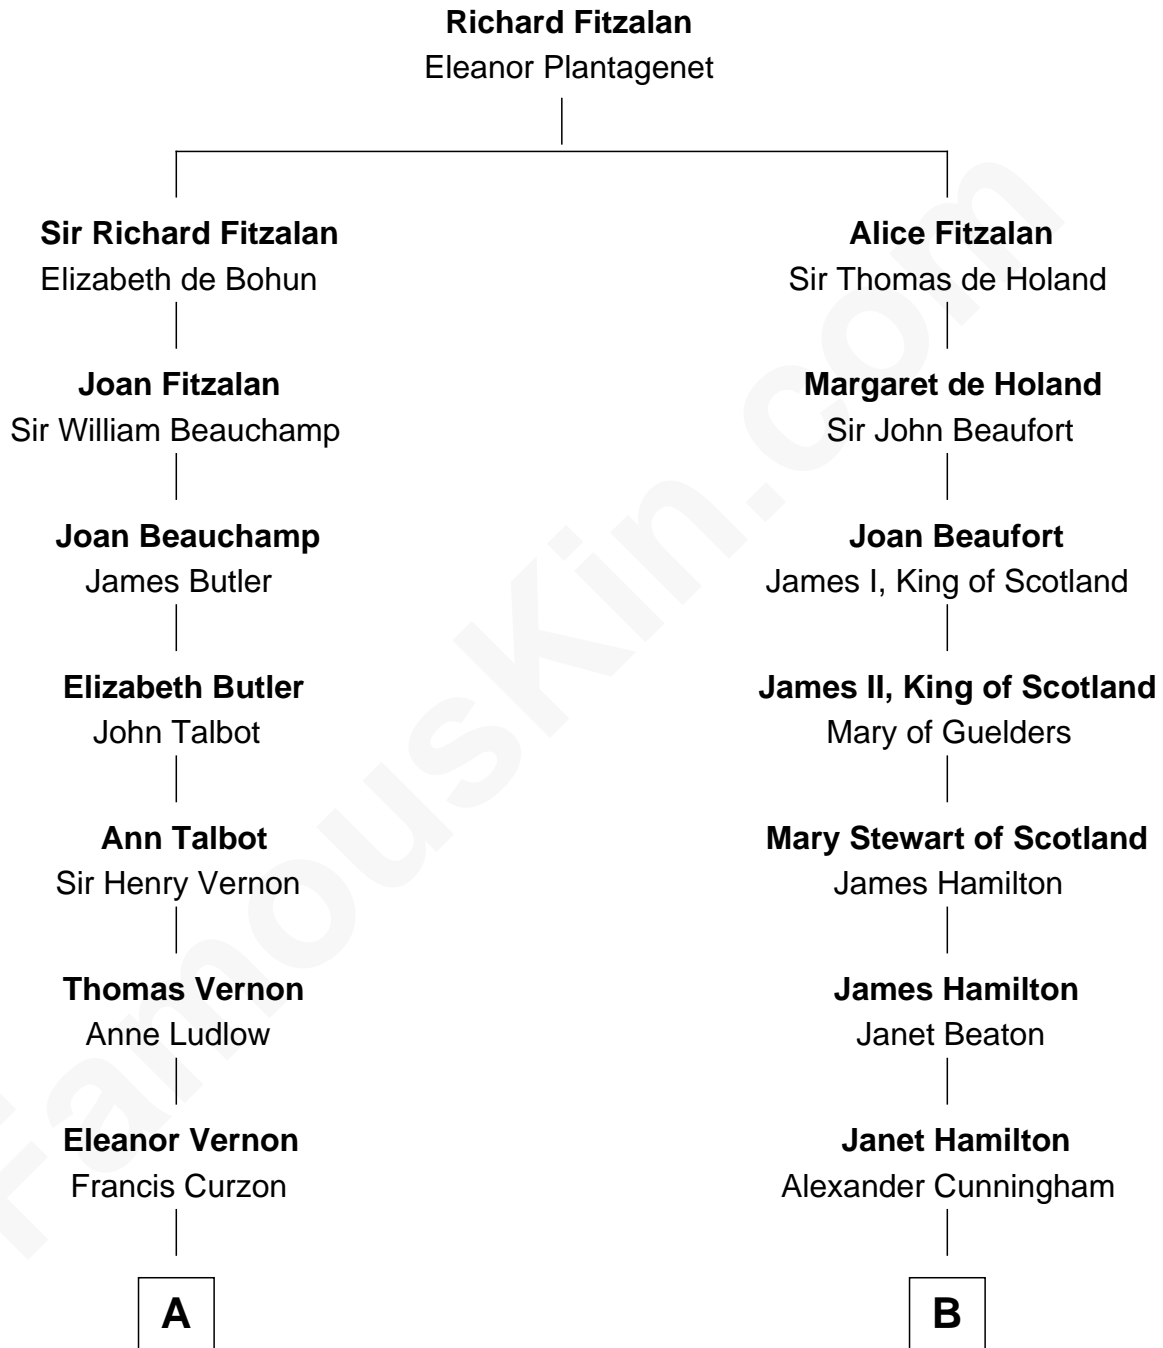

# FamousKin.com Relationship Chart of

**Oliver Platt**  
*Movie Actor*

15th cousin 5 times removed of

**Alexander Hamilton**  
*1st U.S. Secretary of the Treasury*

**C**

—  
**Cynthia Burke Roche**

Arthur Scott Burden

—  
**Eileen Burden**

Walter Maynard

—  
**Sheila Maynard**

Nicholas Platt

—  
**Oliver Platt**

*Movie Actor*

FamousKin.com