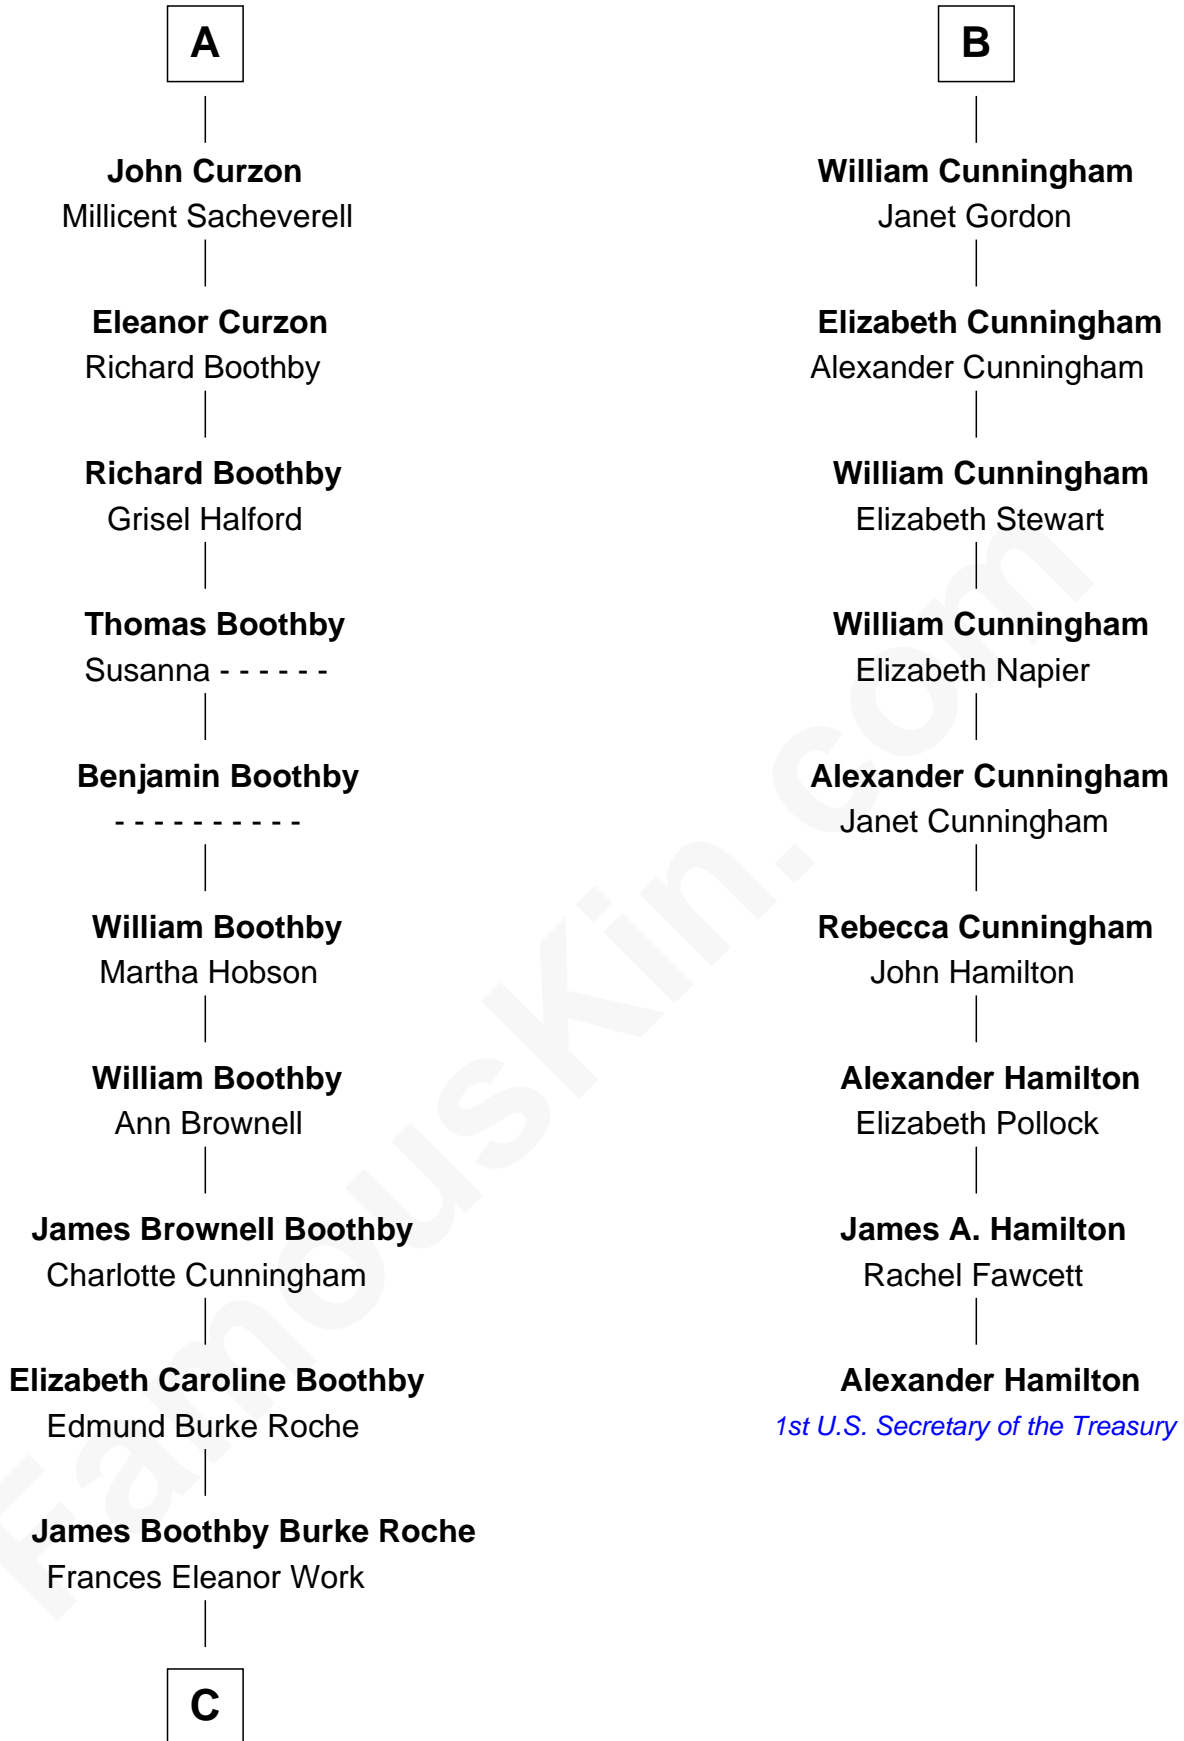

# FamousKin.com Relationship Chart of

**Oliver Platt**  
*Movie Actor*

15th cousin 5 times removed of

**Alexander Hamilton**  
*1st U.S. Secretary of the Treasury*

**C**

—  
**Cynthia Burke Roche**

Arthur Scott Burden

—  
**Eileen Burden**

Walter Maynard

—  
**Sheila Maynard**

Nicholas Platt

—  
**Oliver Platt**

*Movie Actor*

FamousKin.com