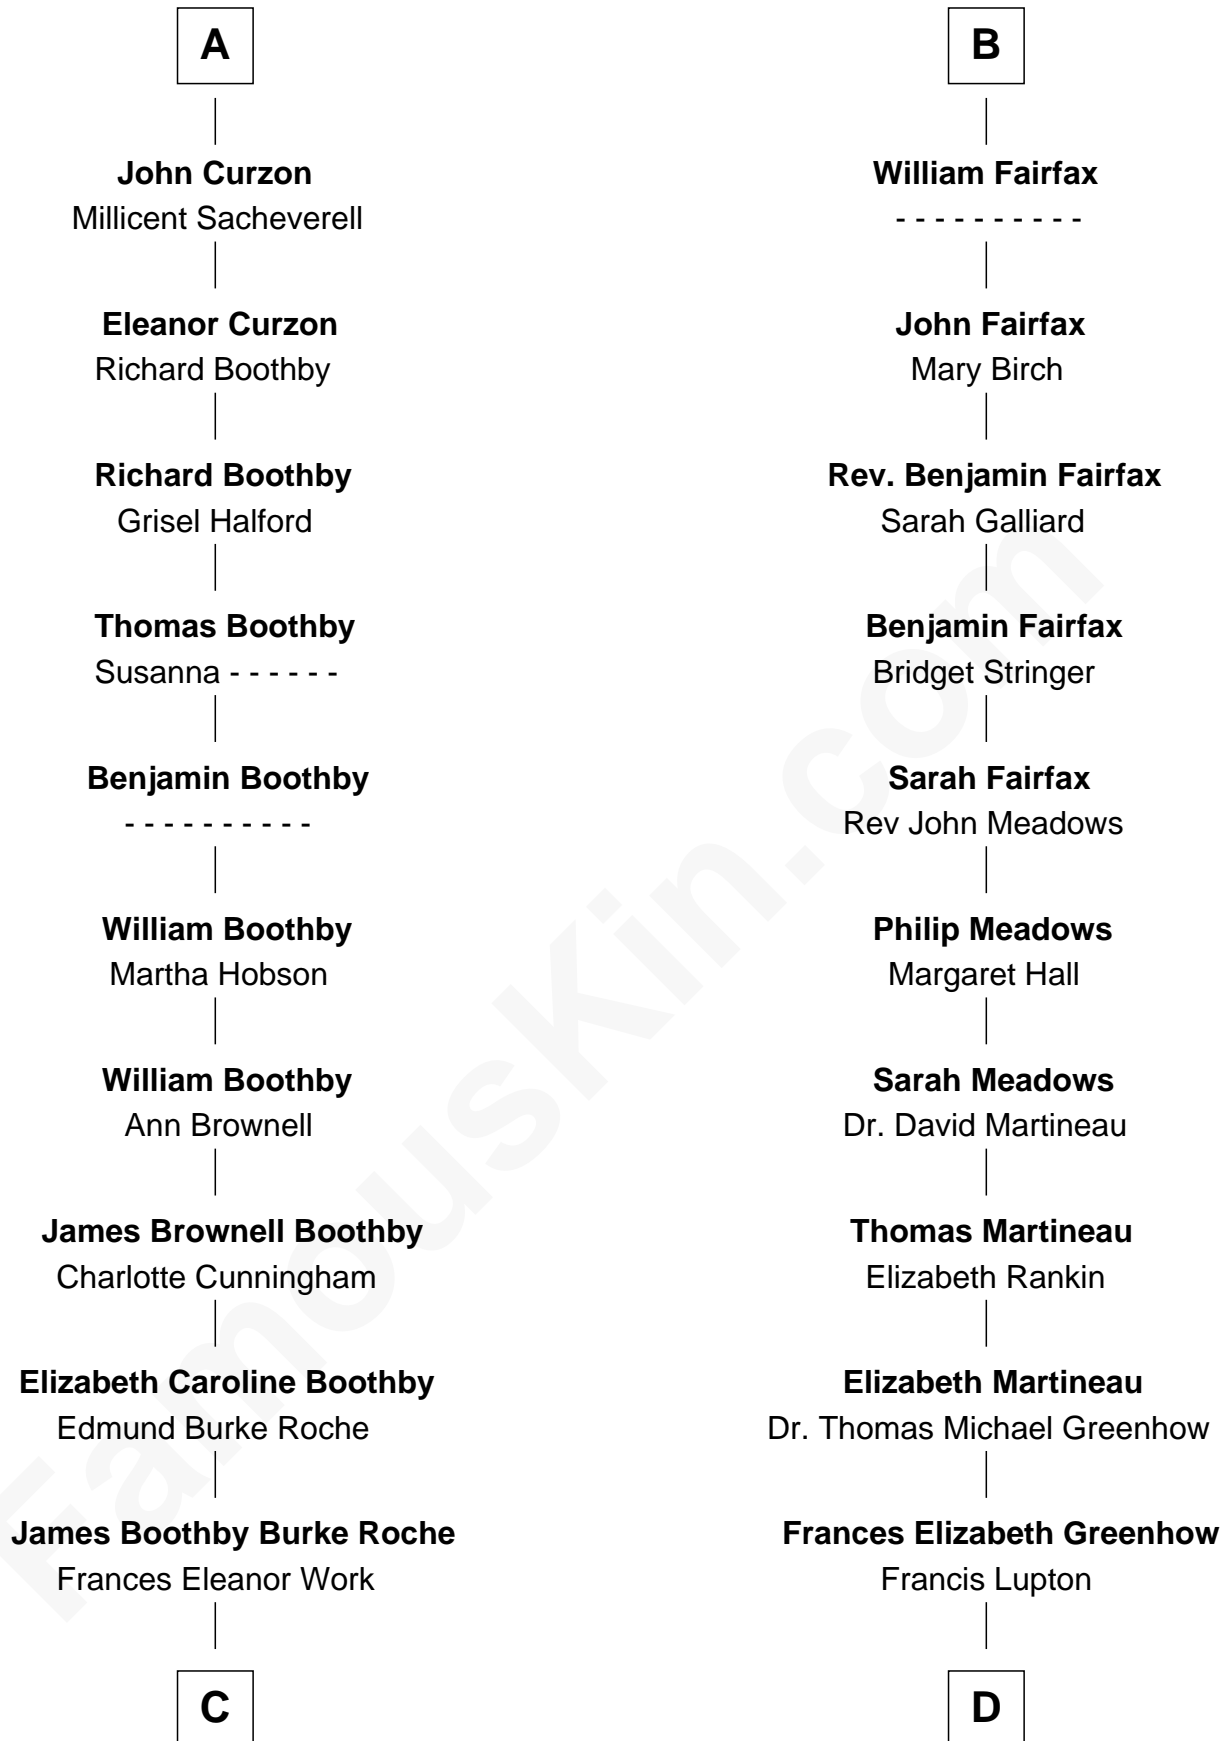

FamousKin.com Relationship Chart of

Oliver Platt

Movie Actor

20th cousin 1 time removed of

Catherine Middleton

Princess of Wales

Elizabeth de Badlesmere

with husband
Sir William de Bohun

with husband
Sir Edmund Mortimer

Elizabeth de Bohun
Sir Richard Fitzalan

Sir Roger de Mortimer
Philippa de Montagu

Joan Fitzalan
Sir William Beauchamp

Edmund Mortimer
Philippa Plantagenet

Joan Beauchamp
James Butler

Elizabeth Mortimer
Sir Henry Percy

Elizabeth Butler
John Talbot

Sir Henry Percy
Eleanor Neville

Ann Talbot
Sir Henry Vernon

Sir Henry Percy
Eleanor Poynings

Thomas Vernon
Anne Ludlow

Margaret Percy
Sir William Gascoigne

Eleanor Vernon
Francis Curzon

Agnes Gascoigne
Sir Thomas Fairfax

A

B

C

Cynthia Burke Roche
Arthur Scott Burden

Eileen Burden
Walter Maynard

Sheila Maynard
Nicholas Platt