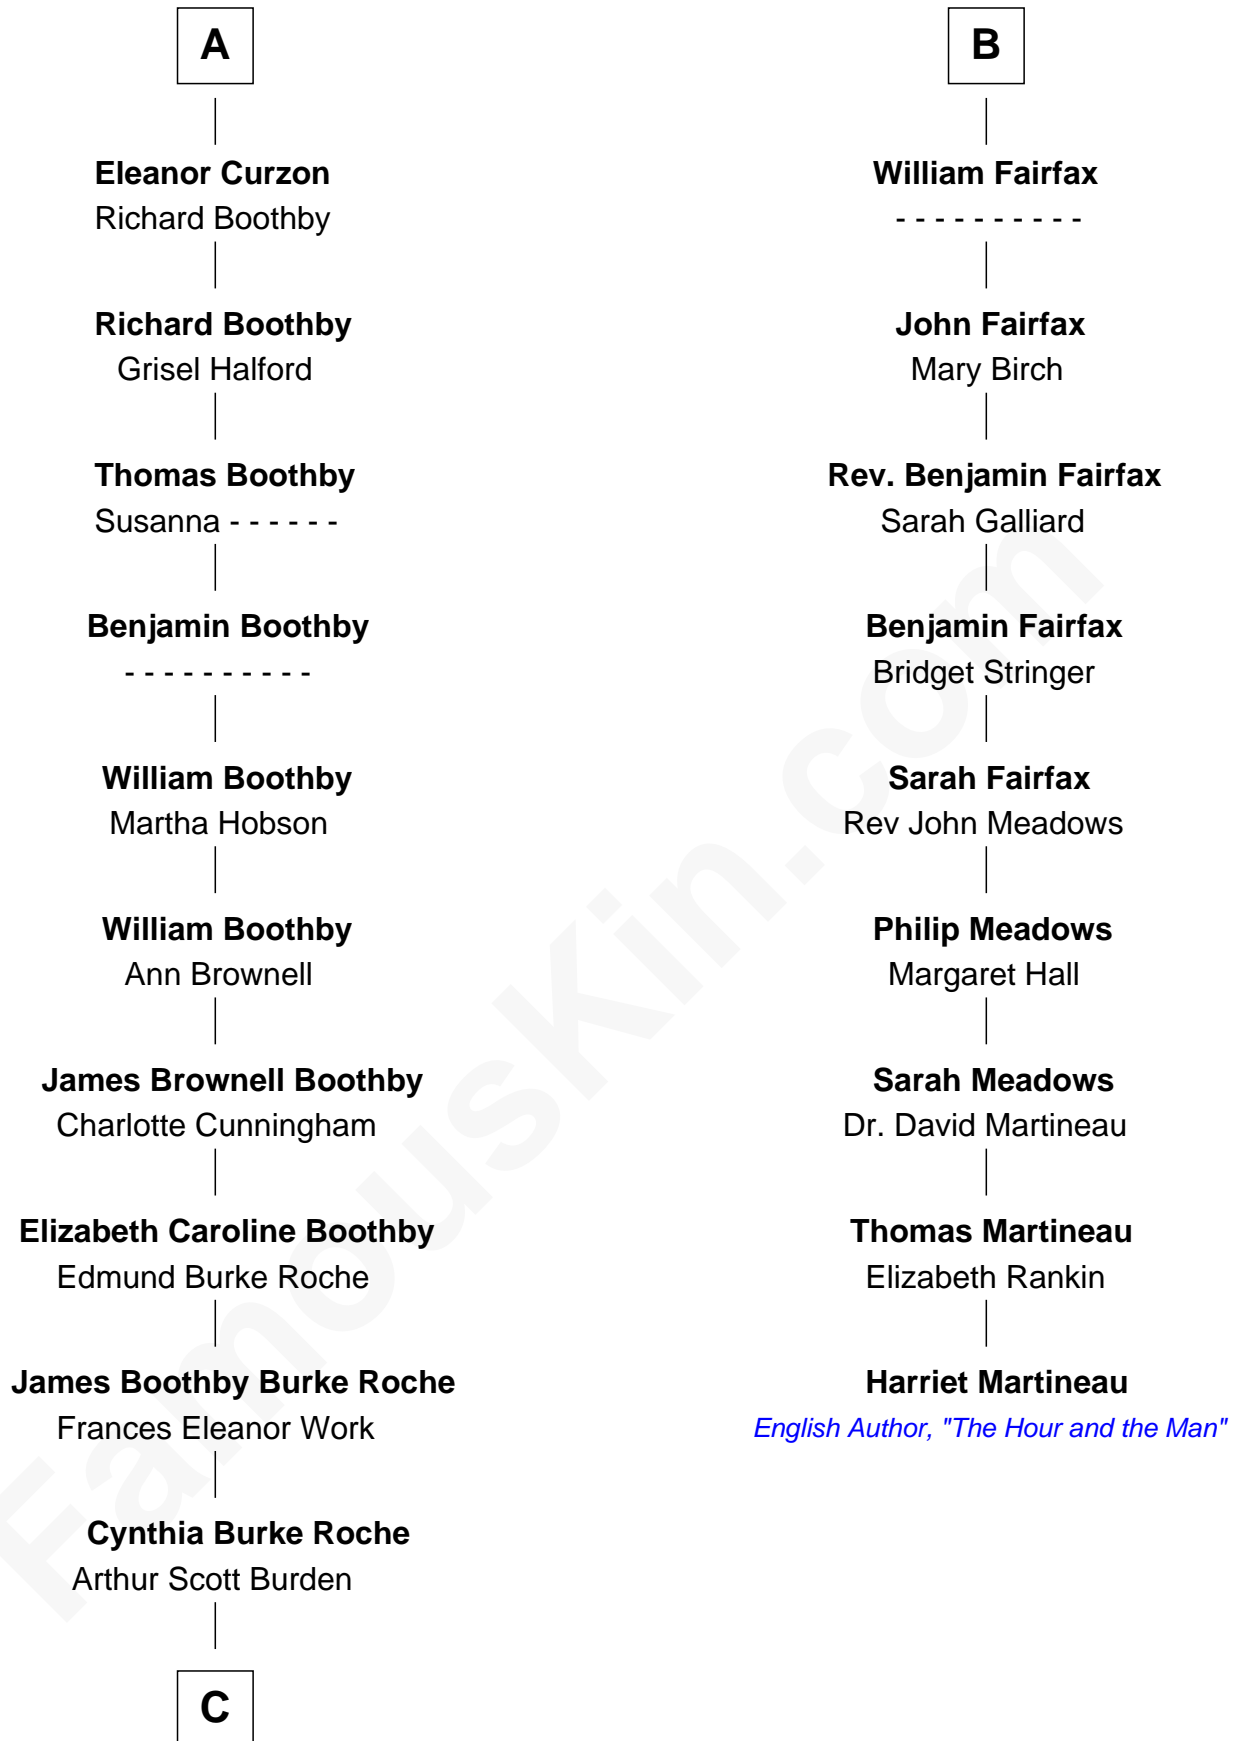

**FamousKin.com**  
**Relationship Chart of**  
**Oliver Platt**  
*Movie Actor*

15th cousin 4 times removed of  
**Harriet Martineau**  
*Author of The Hour and the Man*

**Sir Thomas de Beauchamp**  
 Katherine de Mortimer

**Sir William Beauchamp**

Joan Fitzalan

**Joan Beauchamp**

James Butler

**Elizabeth Butler**

John Talbot

**Ann Talbot**

Sir Henry Vernon

Sir William Gascoigne

**Sir William Gascoigne**

Margaret Percy

**Agnes Gascoigne**

Sir Thomas Fairfax

**B**

**C**

**Eileen Burden**  
Walter Maynard

**Sheila Maynard**  
Nicholas Platt

**Oliver Platt**  
*Movie Actor*

FamousKin.com