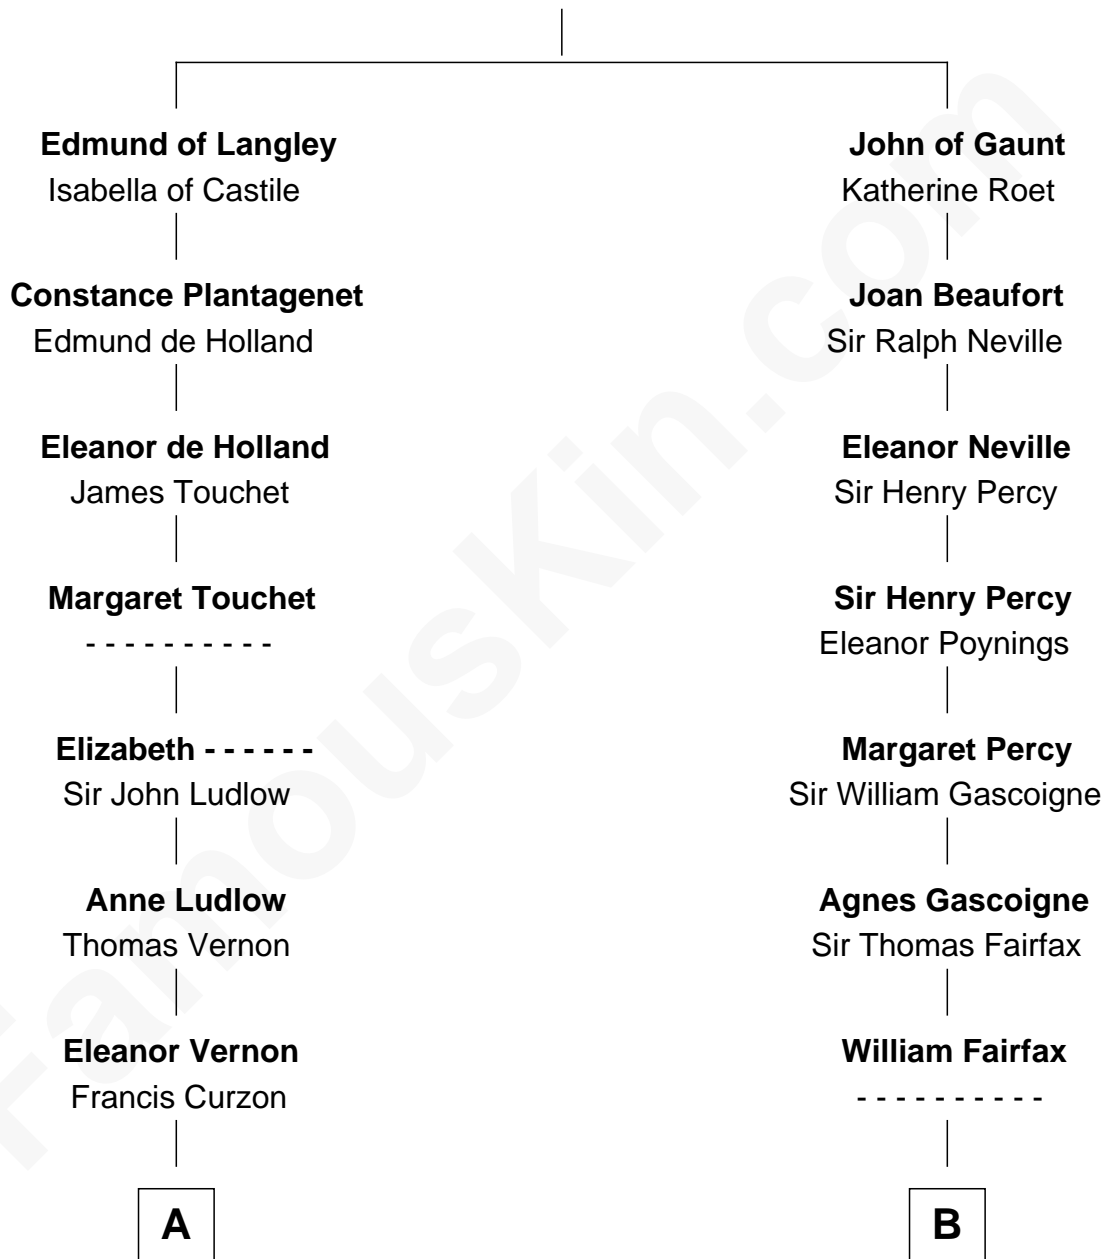

# FamousKin.com Relationship Chart of

**Oliver Platt**

*Movie Actor*

14th cousin 6 times removed of

**Harriet Martineau**

*Author of The Hour and the Man*

**Edward III, King of England**

Philippa of Hainault

**C**

—  
**Cynthia Burke Roche**

Arthur Scott Burden

—  
**Eileen Burden**

Walter Maynard

—  
**Sheila Maynard**

Nicholas Platt

—  
**Oliver Platt**