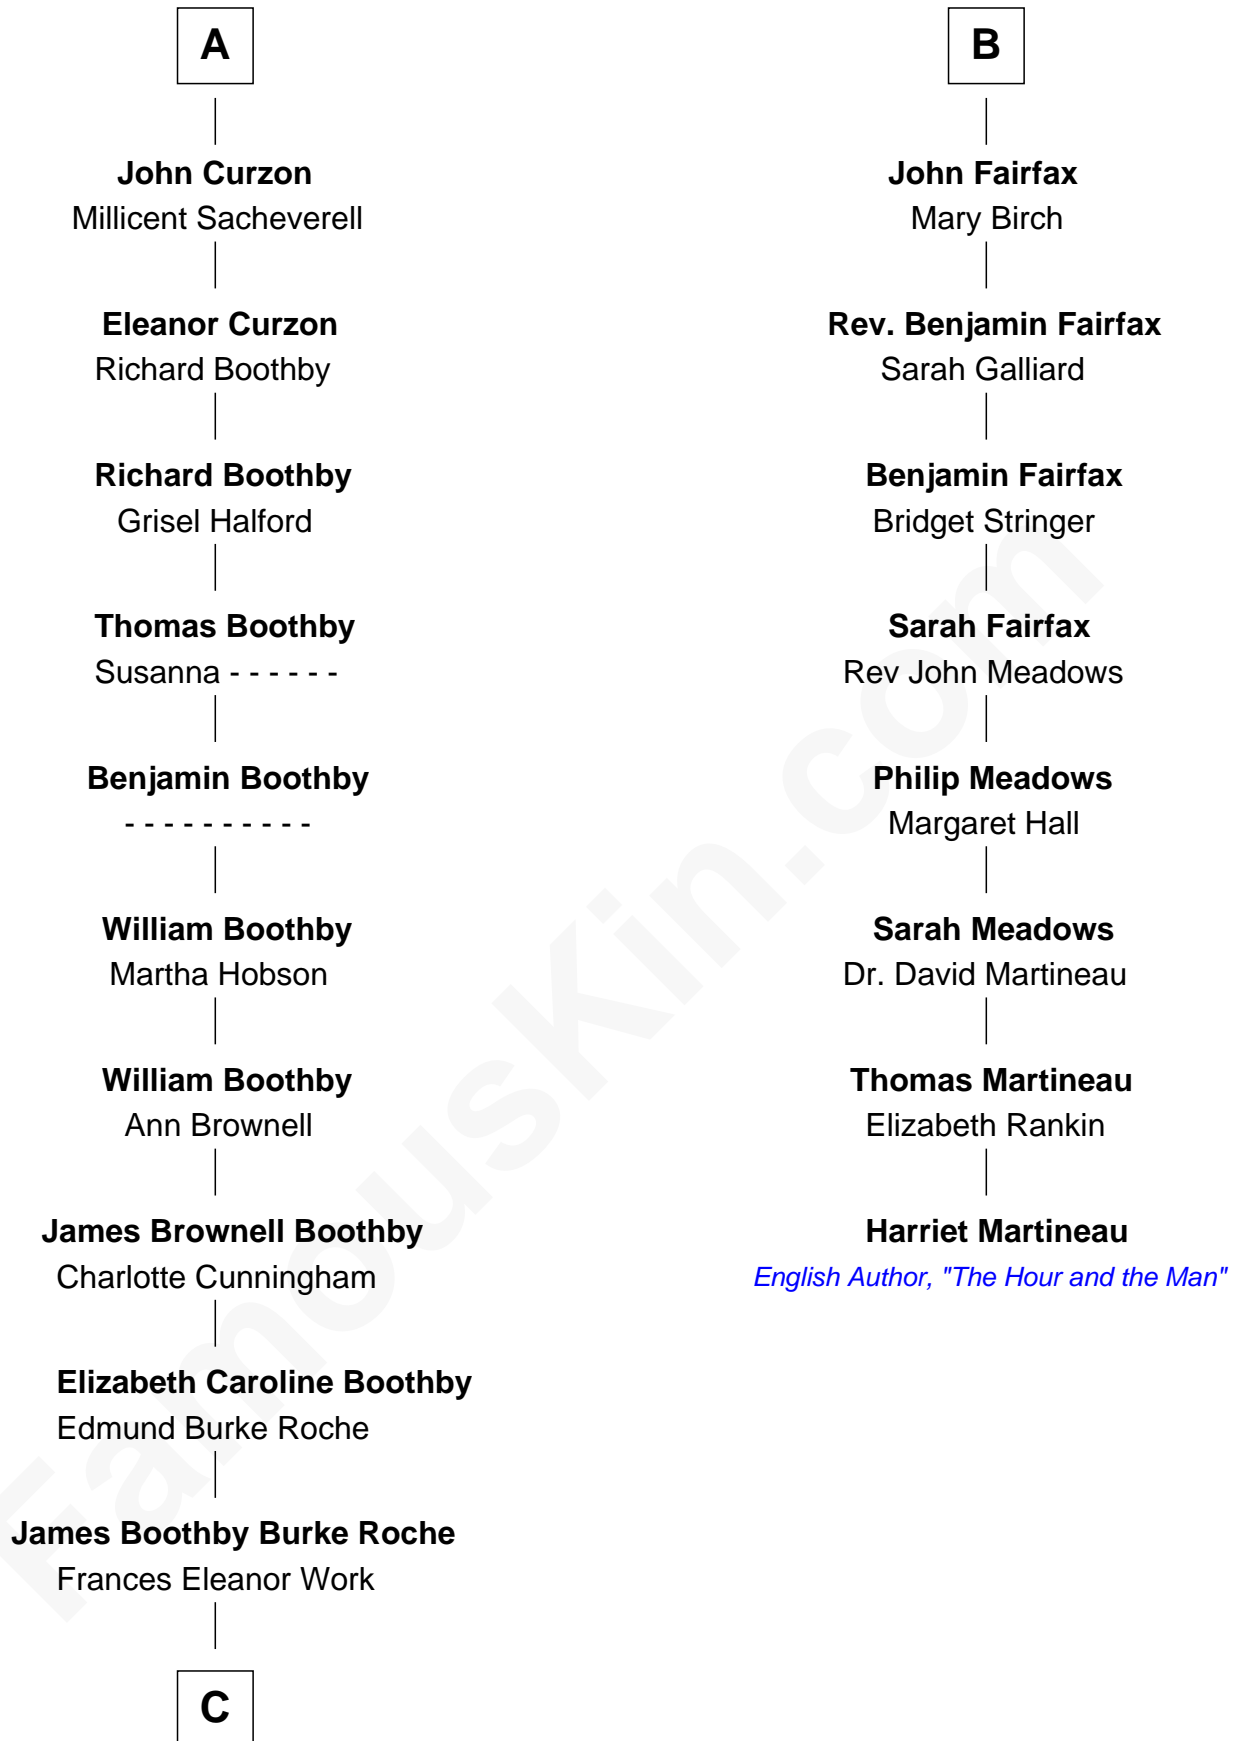

# FamousKin.com Relationship Chart of

**Oliver Platt**

*Movie Actor*

14th cousin 6 times removed of

**Harriet Martineau**

*Author of The Hour and the Man*

**Edward III, King of England**

Philippa of Hainault

**C**

—  
**Cynthia Burke Roche**

Arthur Scott Burden

—  
**Eileen Burden**

Walter Maynard

—  
**Sheila Maynard**

Nicholas Platt

—  
**Oliver Platt**